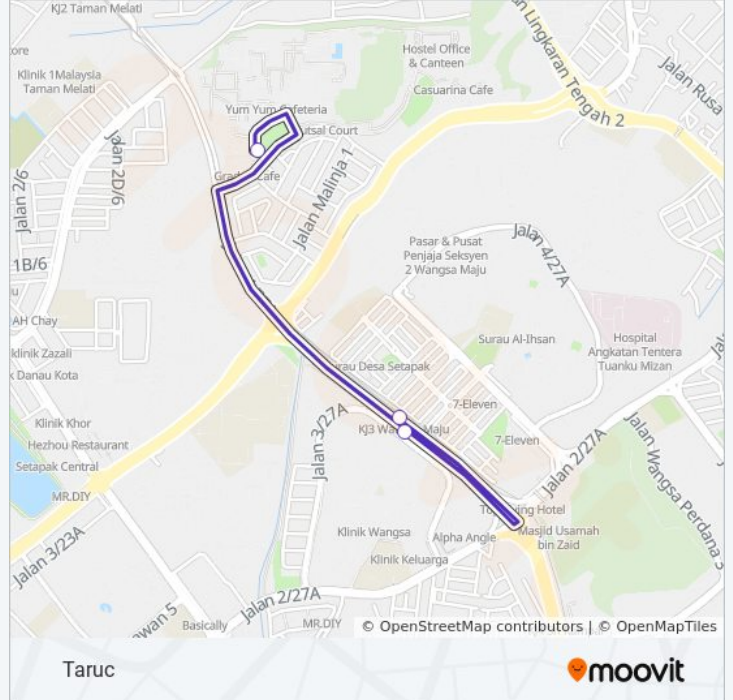

 TARUCWM

Taruc

[View In Website Mode](#)

The TARUCWM bus line (Taruc) has 2 routes. For regular weekdays, their operation hours are:

(1) Taruc: 7:30 AM - 9:00 PM(2) Wangsa Maju: 7:30 AM - 9:00 PM

Use the Moovit App to find the closest TARUCWM bus station near you and find out when is the next TARUCWM bus arriving.

Direction: Taruc

3 stops

[VIEW LINE SCHEDULE](#)

LRT Wangsa Maju (KI170)

LRT Wangsa Maju (KI2097)

Taruc Bus Stop 3 - Wangsa Maju

TARUCWM bus Time Schedule

Taruc Route Timetable:

Stops: 3

Trip Duration: 2 min

Line Summary:

Direction: Wangsa Maju

5 stops

[VIEW LINE SCHEDULE](#)

LRT Wangsa Maju (KI170)

LRT Wangsa Maju (KI2097)

Taruc (Bus Stop Aba)

Tunku Abdul Rahman University College (Taruc) (KI162)

Taruc Bus Stop 3 - Wangsa Maju

TARUCWMM bus Time Schedule

Wangsa Maju Route Timetable:

Sunday	Not Operational
Monday	7:30 AM - 9:00 PM
Tuesday	7:30 AM - 9:00 PM
Wednesday	7:30 AM - 9:00 PM
Thursday	7:30 AM - 9:00 PM
Friday	Not Operational
Saturday	Not Operational