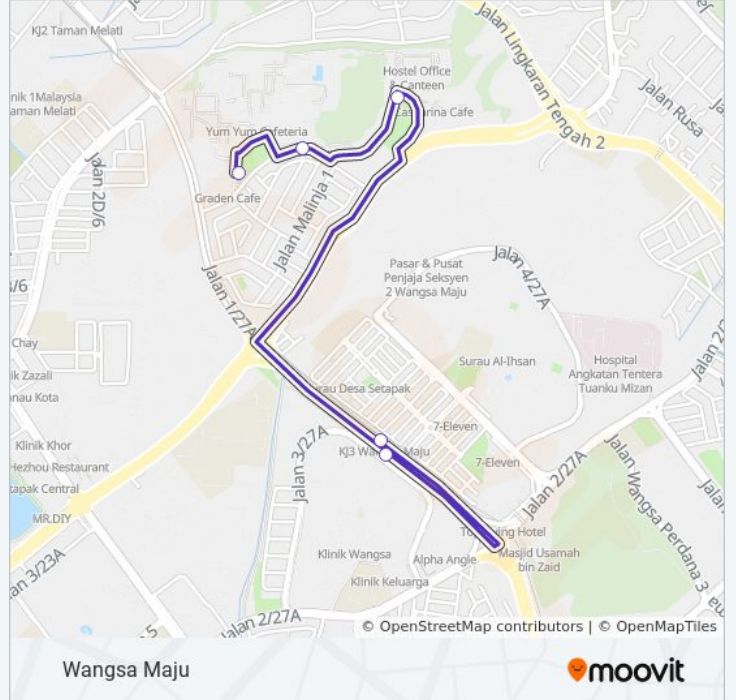

 TARUCWM

Taruc

[View In Website Mode](#)

The TARUCWM bus line (Taruc) has 2 routes. For regular weekdays, their operation hours are:

(1) Taruc: 7:30 AM - 9:00 PM(2) Wangsa Maju: 7:30 AM - 9:00 PM

Use the Moovit App to find the closest TARUCWM bus station near you and find out when is the next TARUCWM bus arriving.

Stops: 3

Trip Duration: 2 min

Line Summary:

Direction: Wangsa Maju

5 stops

[VIEW LINE SCHEDULE](#)

LRT Wangsa Maju (KI170)

LRT Wangsa Maju (KI2097)

Taruc (Bus Stop Aba)

Tunku Abdul Rahman University College (Taruc) (KI162)

Taruc Bus Stop 3 - Wangsa Maju

TARUCWMM bus Time Schedule

Wangsa Maju Route Timetable:

Sunday	Not Operational
Monday	7:30 AM - 9:00 PM
Tuesday	7:30 AM - 9:00 PM
Wednesday	7:30 AM - 9:00 PM
Thursday	7:30 AM - 9:00 PM
Friday	Not Operational
Saturday	Not Operational

TARUCWMM bus Info

Direction: Wangsa Maju

Stops: 5

Trip Duration: 5 min

Line Summary:

TARUCWM bus time schedules and route maps are available in an offline PDF at moovitapp.com. Use the [Moovit App](#) to see live bus times, train schedule or subway schedule, and step-by-step directions for all public transit in Kuala Lumpur.