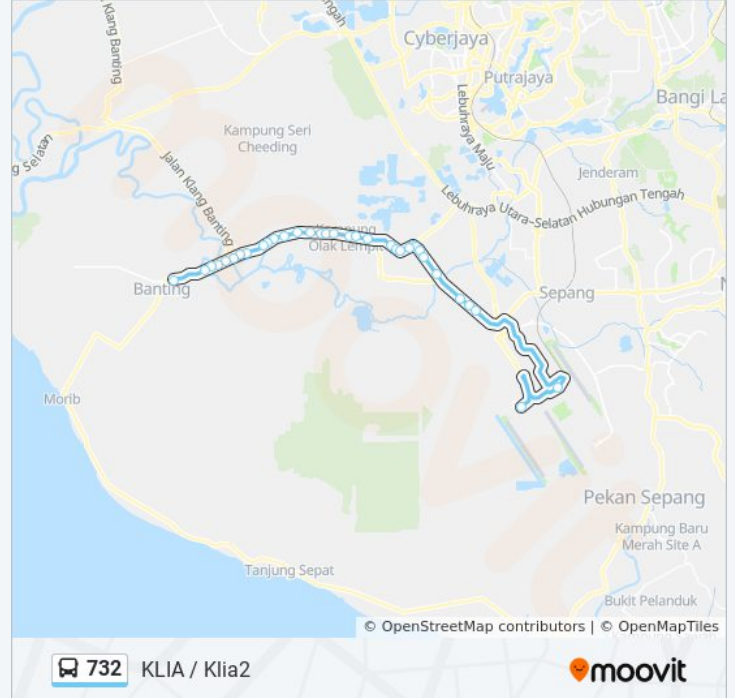

Taman D'Menara, Bukit Changgang (Lg144)

Genting Sanyen Paper Mill (Lg145)

Taman Langat Murni (Lg146)

Taman Langat Utama (Lg148)

KLIA Terminal 1 Bus Station @ Block C

KLIA T2, Transportation Hub Level 1

732 bus time schedules and route maps are available in an offline PDF at [moovitapp.com](https://moovitapp.com). Use the [Moovit App](#) to see live bus times, train schedule or subway schedule, and step-by-step directions for all public transit in Kuala Lumpur.