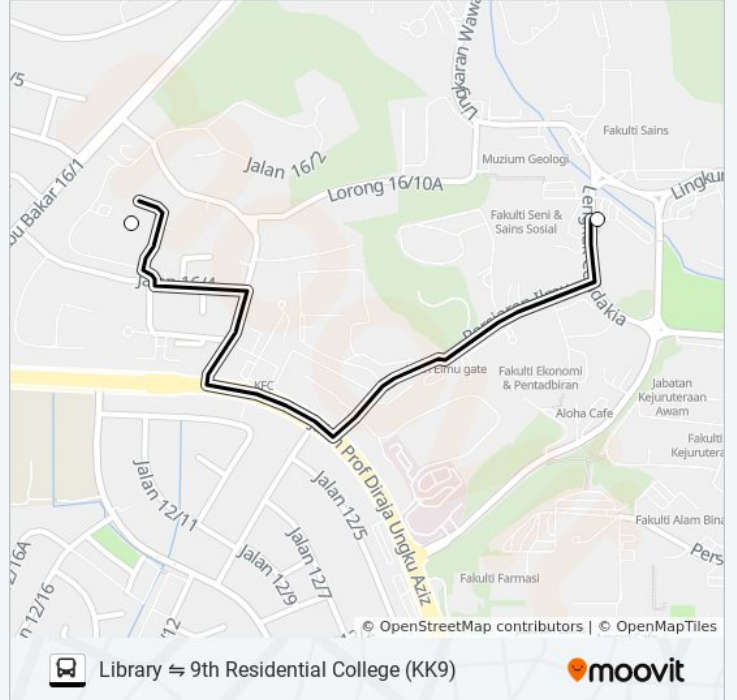

📄 📄 📄 📄 ROUTE E bus time schedules and route maps are available in an offline PDF at moovitapp.com. Use the [Moovit App](#) to see live bus times, train schedule or subway schedule, and step-by-step directions for all public transit in Kuala Lumpur.

[About Moovit](#) • [MaaS Solutions](#) • [Supported Countries](#) • [Mooviter Community](#)

© 2023 Moovit - All Rights Reserved

Check Live Arrival Times