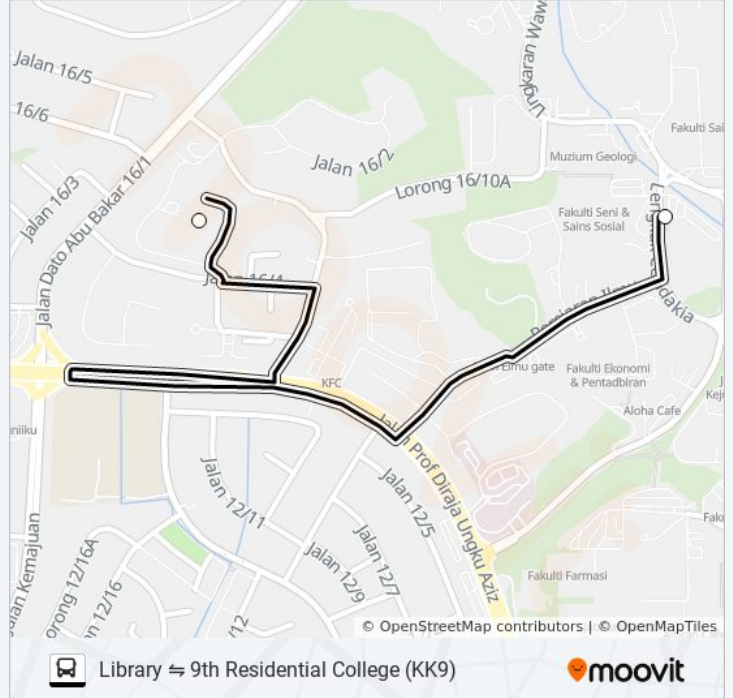

ROUTE E

Library 9th Residential
College (Kk9)[View In Website Mode](#)

The  ROUTE E bus line (Library 9th Residential College (Kk9)) has 2 routes. For regular weekdays, their operation hours are:

(1) 9th Residential College (Kk9): 7:30 AM - 11:30 PM(2) Main Library: 7:30 AM - 11:30 PM

Use the Moovit App to find the closest  ROUTE E bus station near you and find out when is the next  ROUTE E bus arriving.

Direction: 9th Residential College (Kk9)

2 stops

[VIEW LINE SCHEDULE](#)

Fakulti Sastera & Sains Sosial, Universiti Malaya
(K11109)

9th Residential College (Kk9)

ROUTE E bus Time Schedule

9th Residential College (Kk9) Route Timetable:

Sunday	7:30 AM - 11:30 PM
Monday	7:30 AM - 11:30 PM
Tuesday	7:30 AM - 11:30 PM
Wednesday	7:30 AM - 11:30 PM
Thursday	7:30 AM - 11:30 PM
Friday	7:30 AM - 11:30 PM
Saturday	7:30 AM - 11:30 PM

ROUTE E bus Info

Direction: 9th Residential College (Kk9)

Stops: 2

Trip Duration: 2 min

Line Summary:

Direction: Main Library

2 stops

[VIEW LINE SCHEDULE](#)