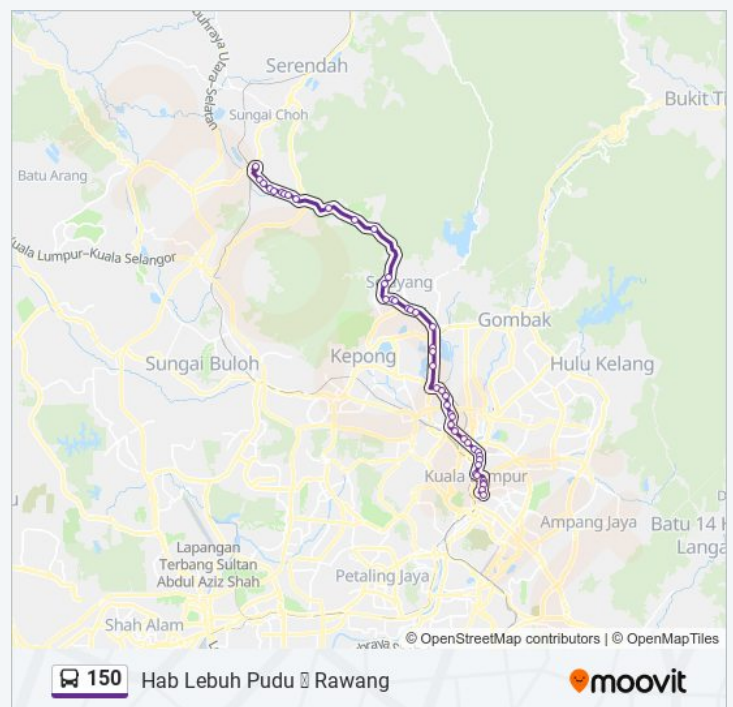

150

Hab Lebu Pudu Rawang

Get The App

The 150 bus line (Hab Lebu Pudu Rawang) has 2 routes. For regular weekdays, their operation hours are:

(1) Hab Lebu Pudu: 06:15 - 19:00(2) Rawang: 08:00 - 20:30

Use the Moovit App to find the closest 150 bus station near you and find out when is the next 150 bus arriving.

Komersial Seri Utara (KI2247)

Taman Sri Selayang (KI567)

150 bus Time Schedule

Rawang Route Timetable:

Sunday	08:00 - 20:30
Monday	08:00 - 20:30
Tuesday	08:00 - 20:30
Wednesday	08:00 - 20:30
Thursday	08:00 - 20:30
Friday	08:00 - 20:30
Saturday	08:00 - 20:30

150 bus Info

Direction: Rawang

Stops: 46

Trip Duration: 90 min

Line Summary:

Taman Desa Bakti (KI569)

Nsk Selayang (SI508)

Kampung Selayang Pandang (SI531)