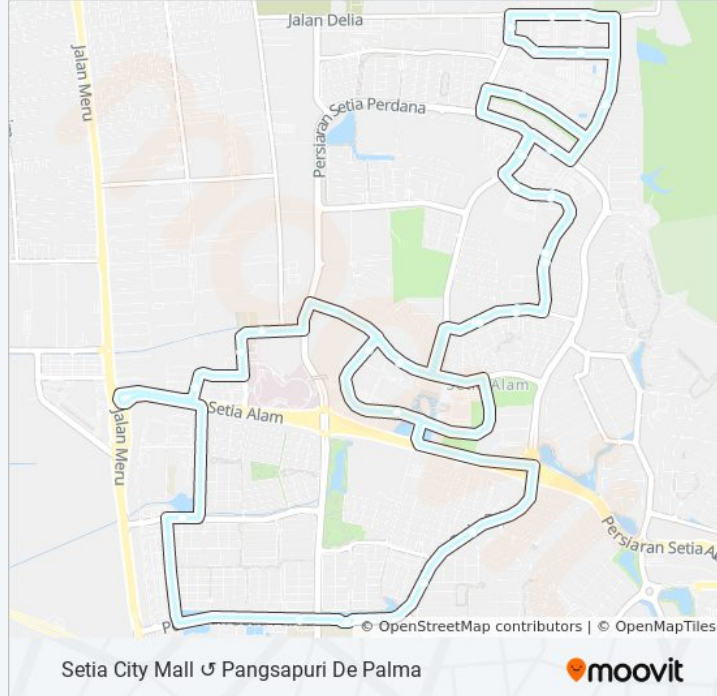

The SU13A bus line Setia City Mall Pangsapuri De Palma has one route. For regular weekdays, their operation hours are:

(1) Setia City Mall Pangsapuri De Palma: 7:15 AM - 8:00 PM

Use the Moovit App to find the closest SU13A bus station near you and find out when is the next SU13A bus arriving.

SU13A bus Info

Direction: Setia City Mall Pangsapuri De Palma

Stops: 34

Trip Duration: 45 min

Line Summary:

Pangsapuri Seri Pinang

Pangsapuri Seri Intan

Pangsapuri Seri Jati

Trefoil @ Setia City

Setia City Residence

Setia City Mall (Sa820)

SU13A bus time schedules and route maps are available in an offline PDF at moovitapp.com. Use the [Moovit App](#) to see live bus times, train schedule or subway schedule, and step-by-step directions for all public transit in Kuala Lumpur.