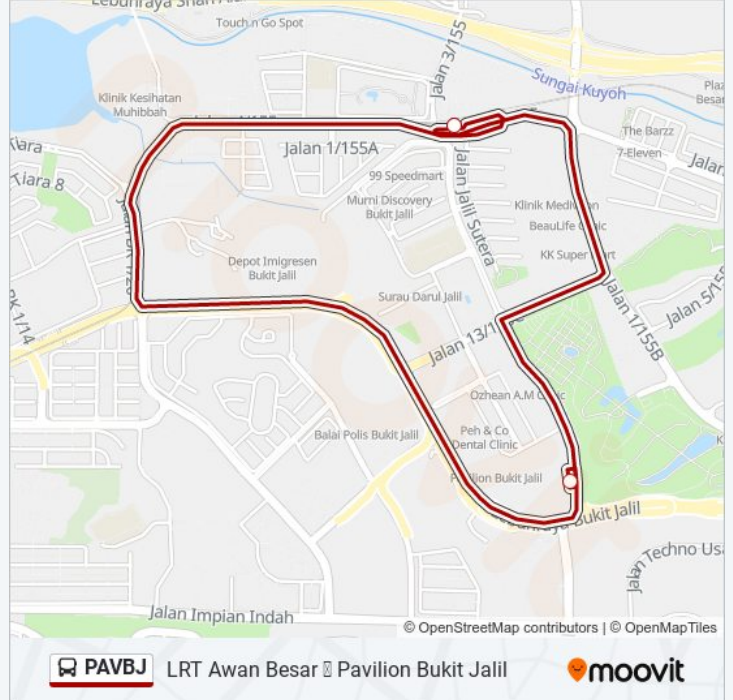

LRT Awan Besar Pavilion Bukit Jalil

Get The App

The PAVBJ bus line LRT Awan Besar Pavilion Bukit Jalil has one route. For regular weekdays, their operation hours are: (1) LRT Awan Besar Pavilion Bukit Jalil: 08:00 - 23:00
Use the Moovit App to find the closest PAVBJ bus station near you and find out when is the next PAVBJ bus arriving.

Direction: LRT Awan Besar Pavilion Bukit Jalil

3 stops

[VIEW LINE SCHEDULE](#)

LRT Awan Besar (KI2324)

Pavilion Bukit Jalil

LRT Awan Besar (KI2324)

PAVBJ bus Time Schedule

LRT Awan Besar Pavilion Bukit Jalil Route

Timetable:

Sunday	08:00 - 22:40
Monday	08:00 - 23:00
Tuesday	08:00 - 23:00
Wednesday	08:00 - 23:00
Thursday	08:00 - 23:00
Friday	08:00 - 23:00
Saturday	08:00 - 22:40

PAVBJ bus Info**Direction:** LRT Awan Besar Pavilion Bukit Jalil**Stops:** 3**Trip Duration:** 19 min**Line Summary:**