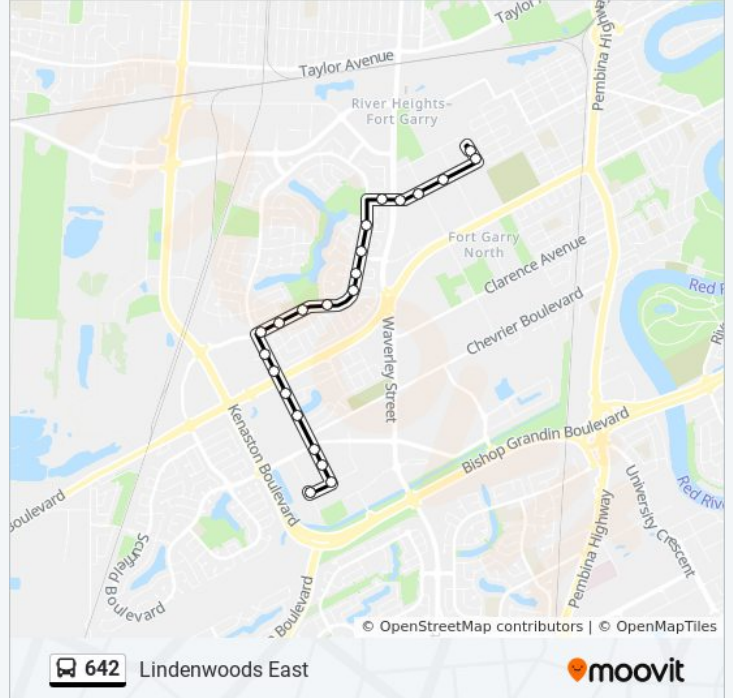

- Northbound Seel Station at Seel Station
- Southbound Southwest Transitway at Seel Station
- Westbound Seel at Fennell
- Westbound Seel at Otter
- Westbound Seel at Waverley
- Westbound Lindenwood at Waverley West
- Southbound Lindenwood at Shorecrest
- Southbound Lindenwood at Thorncliff
- Southbound Lindenwood at Waterbury North
- Southbound Lindenwood at Foxmeadow
- Southbound Lindenwood at Waterbury South
- Southbound Lindenwood at Farmingdale
- Southbound Lindenwood at Wethersfield
- Southbound Lindenwood at Lindenwood West
- Southbound Lindenwood at Fairhaven
- Southbound Lindenwood at Mcgillivray
- Southbound Dovercourt at Falcon Ridge
- Southbound Dovercourt at Ocean Ridge
- Southbound Dovercourt at Scurfield
- Southbound Dovercourt at Scurfield South

642 bus Info

Direction: Fort Garry Industrial Park Via Lindenwoods East

Stops: 22

Trip Duration: 11 min

Line Summary:

Southbound Dovercourt at Henlow

Northbound Henlow at Fultz

Direction: Seel Station Via Lindenwoods East

22 stops

[VIEW LINE SCHEDULE](#)

Northbound Henlow at Fultz

Northbound Henlow at Scurfield South

Northbound Henlow at Scurfield

Eastbound Scurfield at Dovercourt

Northbound Dovercourt at Ocean Ridge

Northbound Dovercourt at Falcon Ridge

Northbound Lindenwood at Mcgillivray

Northbound Lindenwood at Fairhaven

Northbound Lindenwood at Lindenwood West

Northbound Lindenwood at Wethersfield

Northbound Lindenwood at Farmingdale

Northbound Lindenwood at Waterbury South