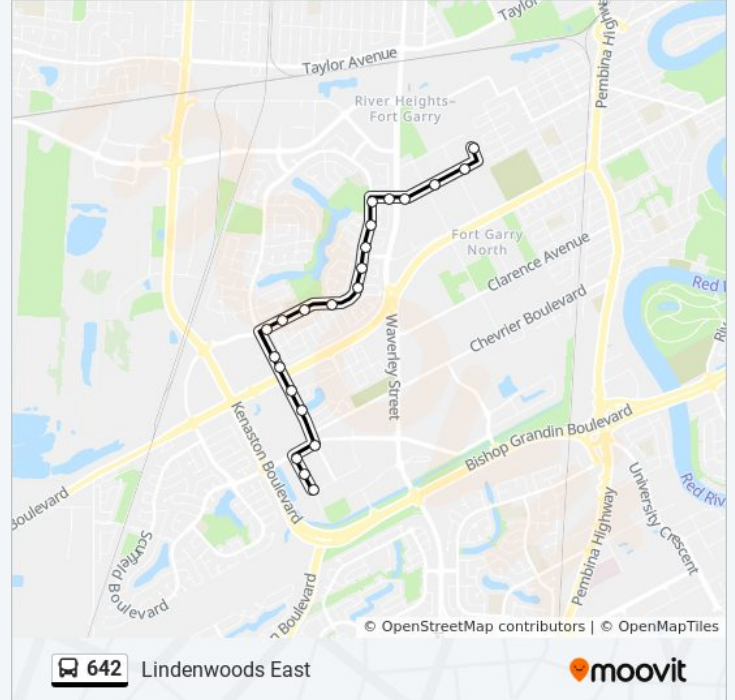

Northbound Lindenwood at Mcgillivray

Northbound Lindenwood at Fairhaven

Northbound Lindenwood at Lindenwood West

Northbound Lindenwood at Wethersfield

Northbound Lindenwood at Farmingdale

Northbound Lindenwood at Waterbury South

Northbound Lindenwood at Foxmeadow

Northbound Lindenwood at Waterbury North

Northbound Lindenwood at Thorncliff

Northbound Lindenwood at Shorecrest

Northbound Lindenwood at Lindenwood Place

Eastbound Lindenwood at Waverley

642 bus Info

Direction: Seel Station Via Lindenwoods East

Stops: 22

Trip Duration: 11 min

Line Summary:

Eastbound Seel at Waverley East

Eastbound Seel at Otter

Eastbound Seel at Fennell

Northbound Seel Station at Seel Station

642 bus time schedules and route maps are available in an offline PDF at moovitapp.com. Use the [Moovit App](#) to see live bus times, train schedule or subway schedule, and step-by-step directions for all public transit in Winnipeg.