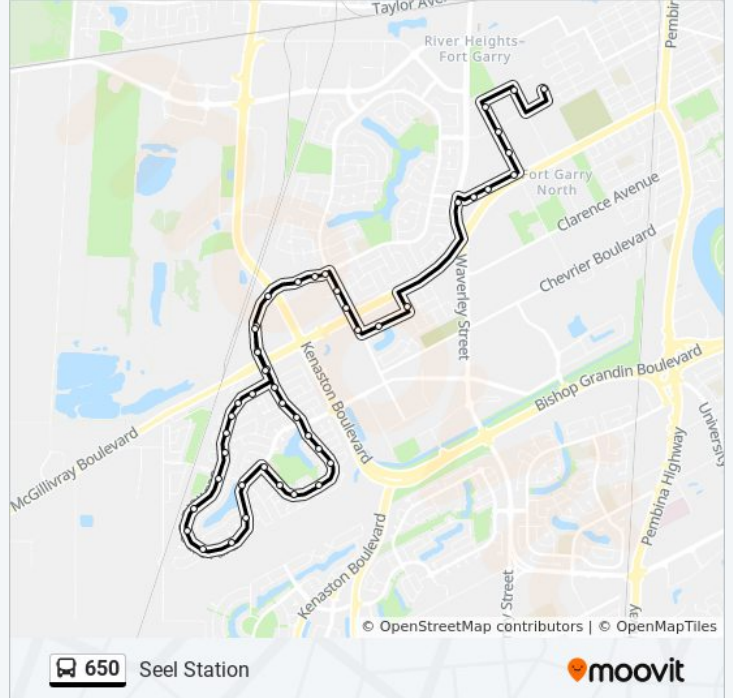

Southbound Columbia at Marygrove North

Southbound Columbia at Marygrove South

Southbound Columbia at Scurfield

Southbound Columbia at Hallmark

Southbound Columbia at Exbury

Southbound Columbia at Saxon

Westbound Columbia at Prospect

Westbound Columbia at Oakhill

Westbound Columbia at Westmoreland

Westbound Columbia at Scurfield

Westbound Scurfield at Fleetwood East

Westbound Scurfield at Sheffield

Westbound Scurfield at Beacon Hill

Westbound Scurfield at Vineland

Northbound Scurfield at Vanderbilt

Northbound Scurfield at Izatt School

Northbound Scurfield at Fleetwood West

Northbound Scurfield at Wittenberg

- Northbound Scurfield at Invermere
- Northbound Scurfield at Leander
- Northbound Scurfield at Inniscross
- Northbound Scurfield at Moncrief
- Northbound Columbia at McGillivray
- Northbound Columbia Drive at McGillivray North
- Northbound Columbia Drive at Kenaston Common
- Northbound Columbia Drive at Kenaston
- Northbound Lindenwood at Kenaston
- Northbound Lindenwood at Lindenwood Terrace
- Southbound Lindenwood at Fairhaven
- Southbound Lindenwood at McGillivray
- Southbound Dovercourt at Falcon Ridge
- Eastbound Falcon Ridge at Castle Ridge
- Northbound Linden Ridge at Falcon Ridge
- Northbound Waverley at Buffalo
- Eastbound Buffalo at Waverley
- Eastbound Buffalo at Beaver
- Eastbound Buffalo at Otter
- Northbound Otter at Buffalo
- Northbound Otter at Seel
- Northbound Otter at Willson
- Southbound Fennell at Willson
- Northbound Seel Station at Seel Station

Direction: Whyte Ridge Via Kenaston Common

46 stops

[VIEW LINE SCHEDULE](#)

- Northbound Seel Station at Seel Station
- Southbound Southwest Transitway at Seel Station
- Northbound Fennell at Willson
- Southbound Otter at Willson