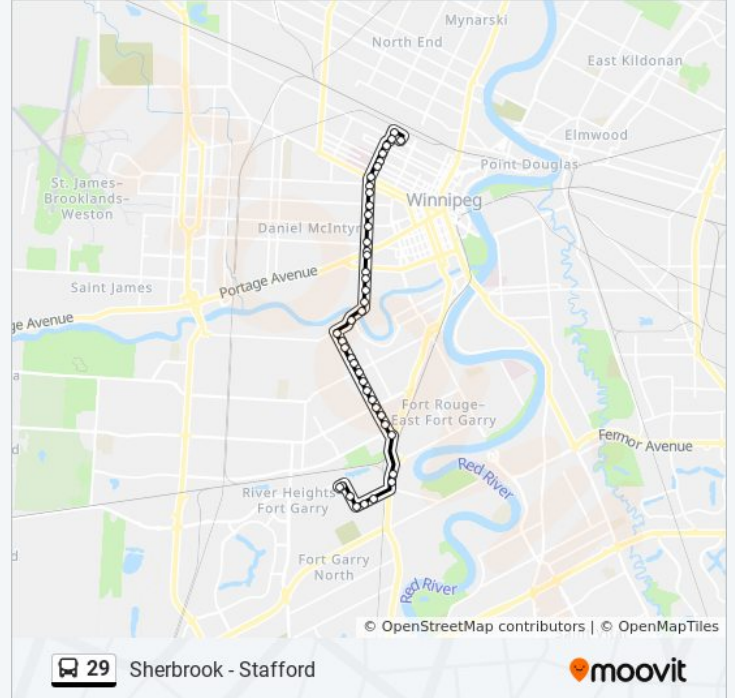

Northbound Stafford at Ebby

Northbound Stafford at Carter

Northbound Stafford at Grant

Northbound Stafford at Lorette

Northbound Stafford at Fleet

Northbound Stafford at Warsaw

Northbound Stafford at Corydon

Northbound Stafford at Dorchester

Northbound Stafford at Grosvenor

Northbound Stafford at Harvard

Northbound Stafford at Kingsway

Northbound Stafford at Academy

Eastbound Academy at Wellington Crescent

Northbound Sherbrook at West Gate

Northbound Sherbrook at Misericordia Health Ctr

Northbound Sherbrook at Westminster

Northbound Sherbrook at Sara

Northbound Sherbrook at Broadway South

Northbound Sherbrook at Portage South

Northbound Sherbrook at Portage North

Northbound Sherbrook at Sherbrook Pool

Northbound Sherbrook at Ellice

Northbound Sherbrook at Ellice North

Northbound Sherbrook at Sargent

Northbound Sherbrook at Sargent North

Northbound Sherbrook at Cumberland

Northbound Sherbrook at Notre Dame

Northbound Sherbrook at Bannatyne (Hsc)

Northbound Sherbrook at William (Hsc)

Northbound Sherbrook at Elgin

Northbound Sherbrook at Pacific

Northbound Sherbrook at Logan

Northbound Sherbrook at Henry