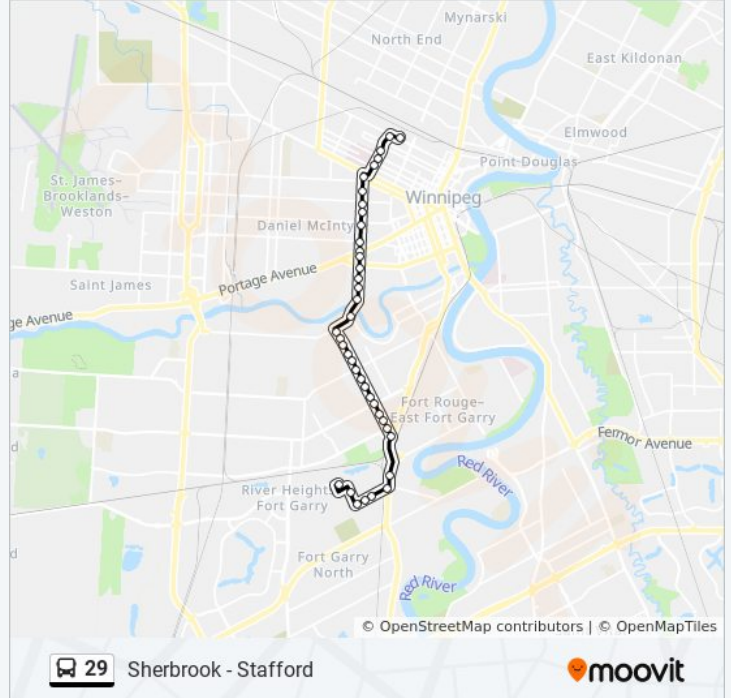

Southbound Stafford at Grosvenor

Southbound Stafford at Dorchester

Southbound Stafford at Corydon

Southbound Stafford at Warsaw

Southbound Stafford at Fleet

Southbound Stafford at Dudley

Southbound Stafford at Grant

Southbound Stafford at Carter

Southbound Stafford at Ebby

Southbound Stafford at Taylor

Southbound Stafford at Pembina

Southbound Pembina at Calrossie

Westbound Windermere at Pembina West

Westbound Windermere at Derek

Westbound Windermere at Daniel

Westbound Windermere at Beaumont

Northbound Beaumont at Rosemount

Northbound Southwest Transitway at Beaumont Station (Route 29)

**Direction: Logan Via Sherbrook**

43 stops

[VIEW LINE SCHEDULE](#)

Northbound Southwest Transitway at Beaumont Station (Route 29)

Northbound Southwest Transitway at Beaumont Station

Southbound Beaumont at Rosemount

Southbound Beaumont at Windermere

Eastbound Windermere at Daniel