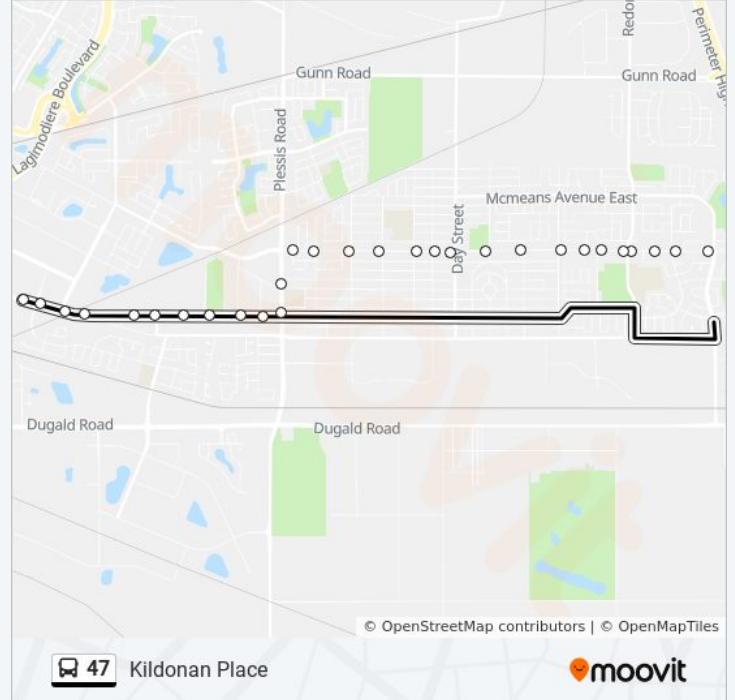

### 47 bus Info

**Direction:** Kildonan Place

**Stops:** 29

**Trip Duration:** 12 min

**Line Summary:**

Westbound Regent at Bradley

Westbound Regent at Owen East

Westbound Regent at Owen

Westbound Regent at Club Regent (Park & Ride)

Westbound Regent at Peguis East

Westbound Regent at Peguis

Westbound Regent at Rougeau

Westbound Regent at Kildonan Place (Park & Ride)

### Direction: Transcona Via Kildare

88 stops

[VIEW LINE SCHEDULE](#)

Westbound Dafoe at U Of M Station (36, 47, 60)

Westbound Dafoe at Agriculture

Northbound University at Chancellor Matheson

Northbound University at Dysart