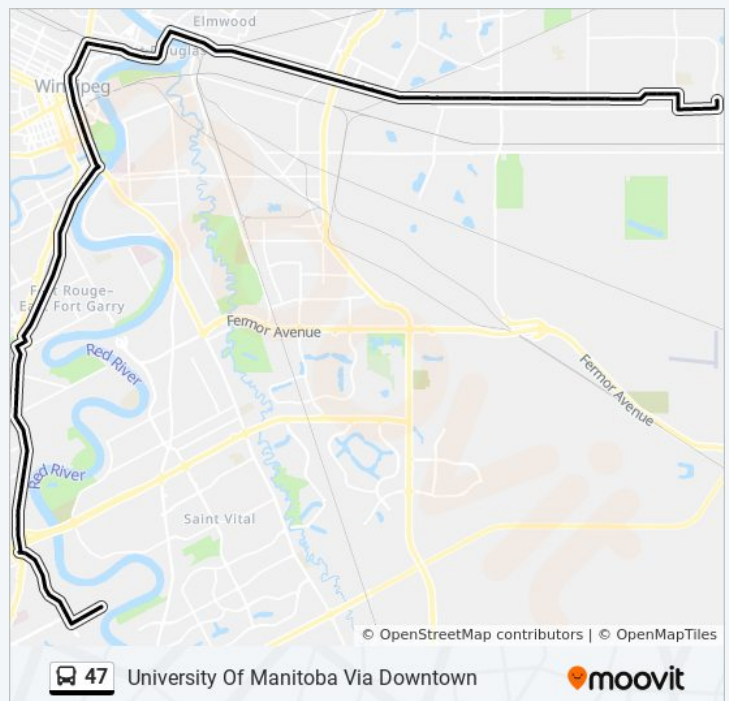

**Direction: University Of Manitoba Via Downtown**

86 stops

[VIEW LINE SCHEDULE](#)

Westbound Kildare at Mcmeans  
 Westbound Kildare at Wynford  
 Westbound Kildare at Gables  
 Westbound Kildare at Redonda East  
 Westbound Kildare at Redonda West  
 Westbound Kildare at Widlake  
 Westbound Kildare at Southampton  
 Westbound Kildare at Wayoata  
 Westbound Kildare at Leola  
 Westbound Kildare at Wabasha  
 Westbound Kildare at Day  
 Westbound Kildare at Bond  
 Westbound Kildare at Winona  
 Westbound Kildare at Madeline  
 Westbound Kildare at Hoka  
 Westbound Kildare at Brewster  
 Westbound Kildare at Kootenay  
 Southbound Plessis at Rosseau  
 Southbound Plessis at Regent  
 Westbound Regent at Chrislind  
 Westbound Regent at Bienvenu  
 Westbound Regent at Bradley  
 Westbound Regent at Owen East  
 Westbound Regent at Owen  
 Westbound Regent at Club Regent (Park & Ride)

**47 bus Time Schedule**

University Of Manitoba Via Downtown Route  
 Timetable:

Sunday	12:08 AM - 11:44 PM
Monday	5:12 AM - 11:33 PM
Tuesday	12:08 AM - 11:33 PM
Wednesday	12:08 AM - 11:33 PM
Thursday	12:08 AM - 11:33 PM
Friday	12:08 AM - 11:44 PM
Saturday	5:27 AM - 11:33 PM

**47 bus Info**

**Direction:** University Of Manitoba Via Downtown

**Stops:** 86

**Trip Duration:** 72 min

**Line Summary:**

Westbound Regent at Peguis East

Westbound Regent at Peguis

Westbound Regent at Rougeau