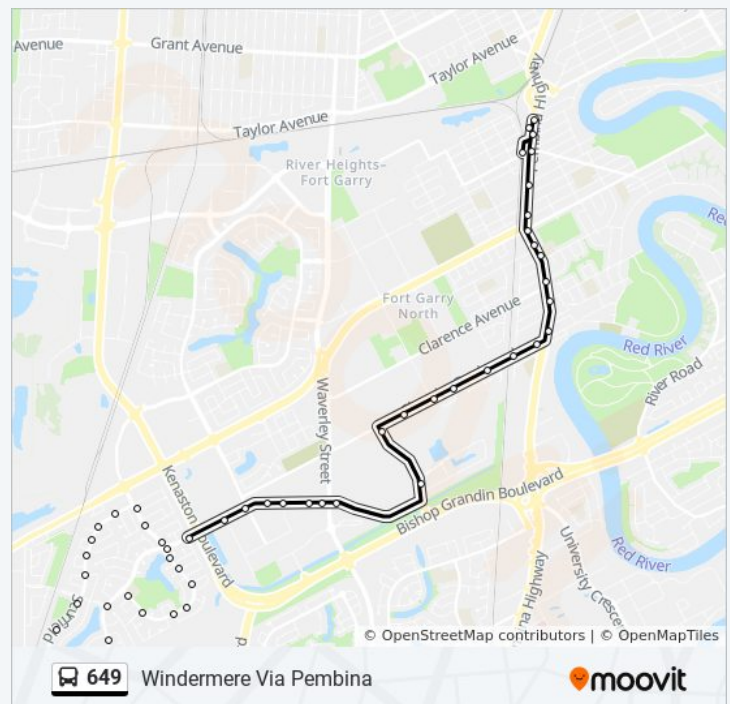

Southbound Scurfield at Ivy Lea

Eastbound Scurfield at Georgetown

Eastbound Scurfield at Vineland

Eastbound Scurfield at Beacon Hill

Eastbound Scurfield at Sheffield

Eastbound Scurfield at Fleetwood East

Eastbound Columbia at Battleford

Eastbound Columbia at Westmoreland

Eastbound Columbia at Shillingstone

Eastbound Columbia at Prospect

Northbound Columbia at Saxon

Northbound Columbia at Exbury

Northbound Columbia at Hallmark

Eastbound Scurfield at Columbia East

Sunday	9:30 AM - 6:29 PM
Monday	5:40 AM - 10:39 PM
Tuesday	5:40 AM - 10:39 PM
Wednesday	5:40 AM - 10:39 PM
Thursday	5:40 AM - 10:39 PM
Friday	9:30 AM - 6:29 PM
Saturday	6:13 AM - 9:44 PM

649 bus Info

Direction: Windermere Via Pembina

Stops: 51

Trip Duration: 28 min

Line Summary:

Northbound Newmarket at Ballantrae
Northbound Newmarket at Chevrier
Eastbound Chevrier at Hamelin
Eastbound Chevrier at Trottier
Eastbound Chevrier at Trottier East
Eastbound Chevrier at Hervo
Eastbound Chevrier at Hudson
Eastbound Chevrier at Pembina West
Northbound Pembina at Finch
Northbound Pembina at Fletcher
Northbound Pembina at Waller
Northbound Pembina at Oakenwald
Northbound Pembina at Riverwood
Northbound Pembina at North Drive
Northbound Pembina at Point Road
Northbound Pembina at Calrossie
Northbound Pembina at Merriam
Southbound Pembina at Calrossie
Westbound Windermere at Windermere Terminal