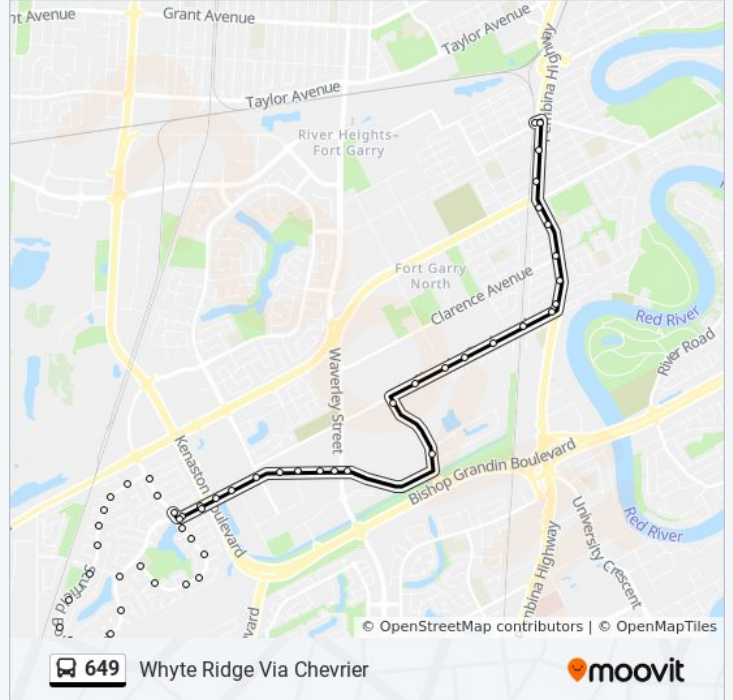

Southbound Scurfield at Breckenridge

Southbound Scurfield at Leander

Southbound Scurfield at Invermere

Southbound Scurfield at Portwood

Southbound Scurfield at Fleetwood West

Southbound Scurfield at Izatt School

Southbound Scurfield at Ivy Lea

Eastbound Scurfield at Georgetown

Eastbound Scurfield at Vineland

Eastbound Scurfield at Beacon Hill

Eastbound Scurfield at Sheffield

Eastbound Scurfield at Fleetwood East

Eastbound Columbia at Battleford

Eastbound Columbia at Westmoreland

Eastbound Columbia at Shillingstone

Eastbound Columbia at Prospect

Northbound Columbia at Saxon

Northbound Columbia at Exbury

Northbound Columbia at Hallmark

Eastbound Scurfield at Columbia East

Eastbound Scurfield at Kenaston West

Direction: Windermere Via Pembina

51 stops

649 bus Time Schedule

Windermere Via Pembina Route Timetable:

Northbound Columbia at Scurfield
Northbound Columbia at Marygrove South
Northbound Columbia at Marygrove North
Southbound Scurfield at Moncrief
Southbound Scurfield at Breckenridge
Southbound Scurfield at Leander
Southbound Scurfield at Invermere
Southbound Scurfield at Portwood
Southbound Scurfield at Fleetwood West
Southbound Scurfield at Izatt School
Southbound Scurfield at Ivy Lea
Eastbound Scurfield at Georgetown
Eastbound Scurfield at Vineland
Eastbound Scurfield at Beacon Hill
Eastbound Scurfield at Sheffield
Eastbound Scurfield at Fleetwood East
Eastbound Columbia at Battleford
Eastbound Columbia at Westmoreland
Eastbound Columbia at Shillingstone
Eastbound Columbia at Prospect
Northbound Columbia at Saxon
Northbound Columbia at Exbury
Northbound Columbia at Hallmark
Eastbound Scurfield at Columbia East
Eastbound Scurfield at Kenaston West
Eastbound Scurfield at Henlow West
Eastbound Scurfield at Dovercourt
Eastbound Scurfield at Dovercourt East
Eastbound Scurfield at Henlow East
Eastbound Scurfield at Waverley West
Eastbound Scurfield at Waverley
Eastbound Scurfield at Waverley East