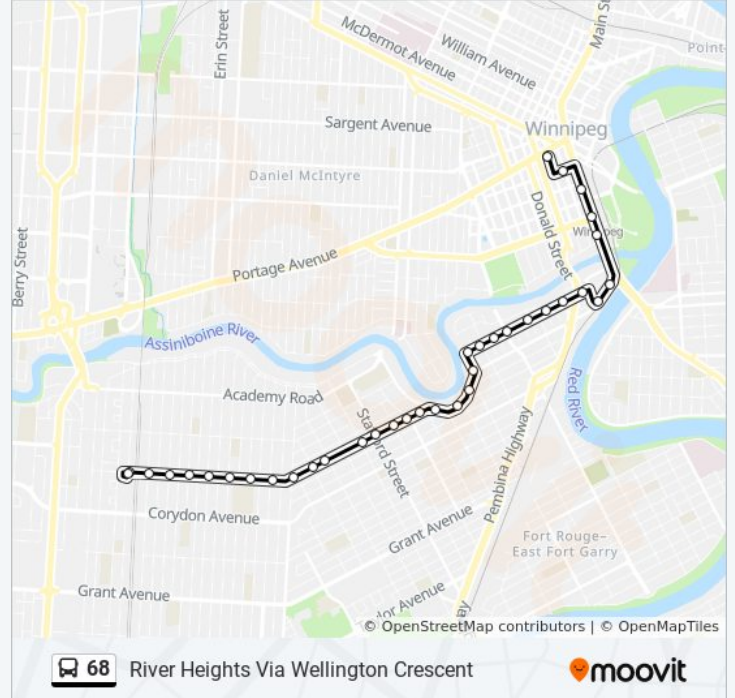

68 bus Info

Direction: River Heights Via Wellington Crescent

Stops: 34

Trip Duration: 25 min

Line Summary:

Westbound Wellington at Hugo

Westbound Wellington at Cockburn

Westbound Grosvenor at Arbutnot

Westbound Grosvenor at Waverley

Westbound Grosvenor at Elm

Westbound Grosvenor at Ash

Westbound Grosvenor at Niagara

Westbound Grosvenor at Brock

Westbound Grosvenor at Campbell

Westbound Grosvenor at Lindsay

Westbound Grosvenor at Renfrew

Eastbound Grosvenor at Renfrew

Direction: Stradbrook & Osborne

22 stops

[VIEW LINE SCHEDULE](#)

Eastbound Grosvenor at Renfrew

Eastbound Grosvenor at Lindsay

Eastbound Grosvenor at Campbell

Direction: Stradbrook & Osborne

Stops: 22

Trip Duration: 10 min

Line Summary:

Eastbound Grosvenor at Wilton

Eastbound Grosvenor at Guelph

Eastbound Grosvenor at Harrow

Eastbound Grosvenor at Stafford