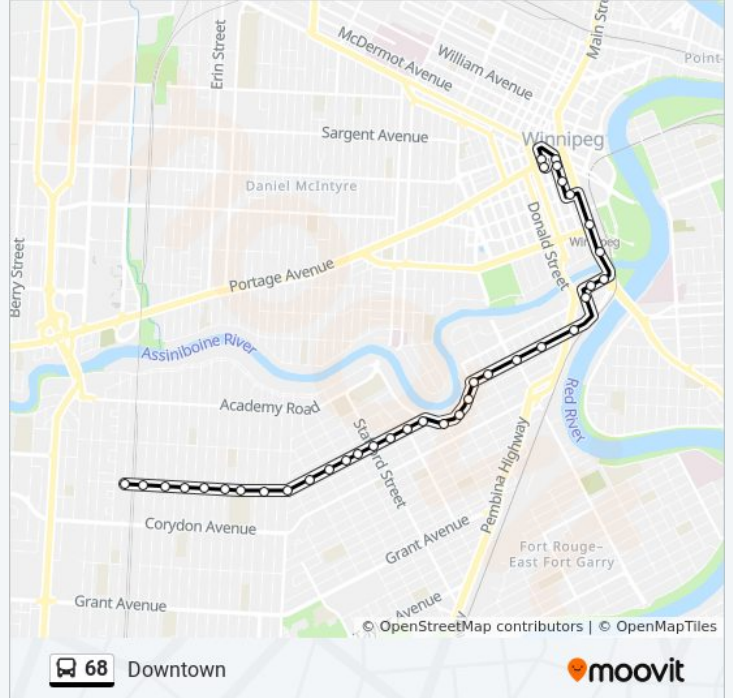

68 bus Info

Direction: Downtown

Stops: 34

Trip Duration: 25 min

Line Summary:

Eastbound Stradbrook at Osborne

Eastbound Stradbrook at Scott

Northbound Harkness at River

Eastbound Mayfair at Harkness

Eastbound Mayfair at Queen Elizabeth

Northbound Main at Assiniboine

Northbound Main at Broadway (Union Station)

Westbound St Mary at Fort

Northbound Fort at Graham

Northbound Fort at Graham North

Northbound Fort at Portage

Southbound Garry at Portage North

Southbound Garry at Portage South

Direction: River Heights Via Wellington Crescent Crescent

34 stops

[VIEW LINE SCHEDULE](#)

Southbound Garry at Portage South

Direction: Stradbrook & Osborne

Stops: 22

Trip Duration: 10 min

Line Summary:

Eastbound Grosvenor at Wilton

Eastbound Grosvenor at Guelph

Eastbound Grosvenor at Harrow

Eastbound Grosvenor at Stafford