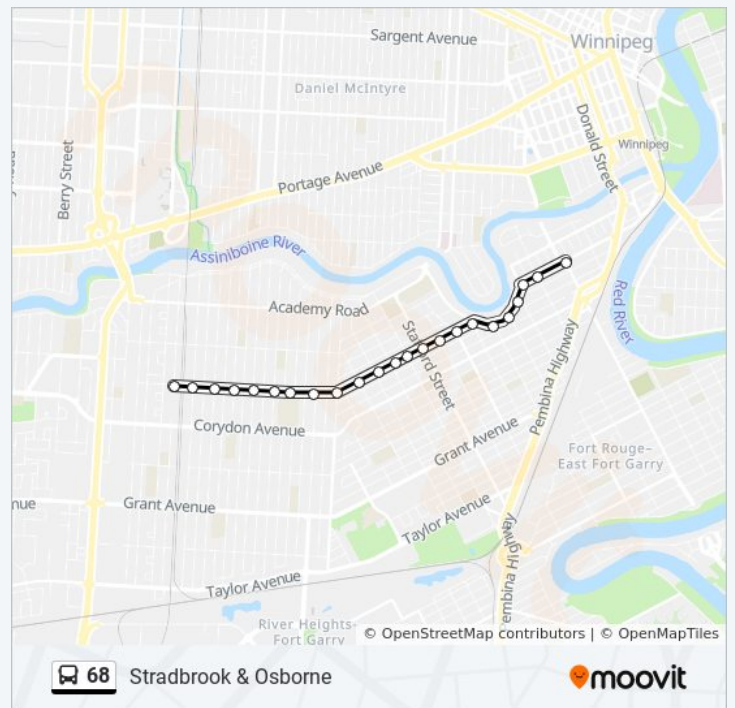

68 bus Info

Direction: River Heights Via Wellington Crescent

Stops: 34

Trip Duration: 25 min

Line Summary:

Westbound Wellington at Hugo

Westbound Wellington at Cockburn

Westbound Grosvenor at Arbutnot

Direction: Stradbrook & Osborne

Stops: 22

Trip Duration: 10 min

Line Summary:

Eastbound Grosvenor at Wilton

Eastbound Grosvenor at Guelph

Eastbound Grosvenor at Harrow

Eastbound Grosvenor at Stafford

Eastbound Grosvenor at Wentworth

Eastbound Grosvenor at Lilac

Eastbound Grosvenor at Arbutnot

Eastbound Wellington at Cockburn

Eastbound Wellington at Hugo

Eastbound Wellington at Wardlaw

Eastbound Stradbrook at Nassau

Eastbound Stradbrook at Osborne

68 bus time schedules and route maps are available in an offline PDF at moovitapp.com. Use the [Moovit App](#) to see live bus times, train schedule or subway schedule, and step-by-step directions for all public transit in Winnipeg.