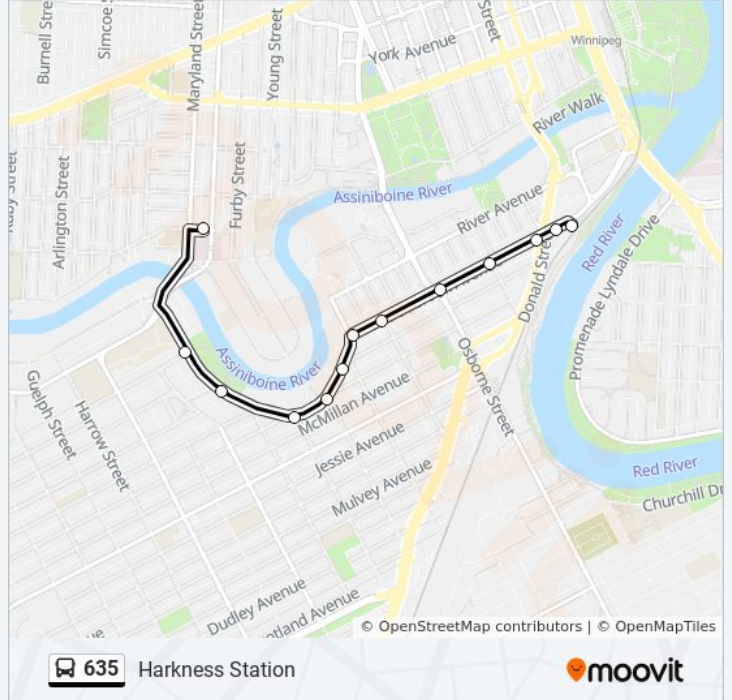

Use the Moovit App to find the closest 635 bus station near you and find out when is the next 635 bus arriving.

**Direction: Harkness Station**

11 stops

[VIEW LINE SCHEDULE](#)

Westbound Wolseley at Misericordia Health Centre

Eastbound Stradbrook at Scott

Eastbound Stradbrook at Donald

Southbound Southwest Transitway at Harkness Station

**635 bus Time Schedule**

Harkness Station Route Timetable:

Sunday	7:16 AM - 6:07 PM
Monday	6:04 AM - 10:05 PM
Tuesday	6:04 AM - 10:05 PM
Wednesday	6:04 AM - 10:05 PM
Thursday	6:04 AM - 10:05 PM
Friday	7:16 AM - 6:07 PM
Saturday	6:57 AM - 9:46 PM

**635 bus Info**

**Direction:** Harkness Station

**Stops:** 11

**Trip Duration:** 9 min

**Line Summary:**

**Direction: Misericordia Health Centre**

18 stops

[VIEW LINE SCHEDULE](#)

Southbound Southwest Transitway at Harkness Station

Northbound Southwest Transitway at Harkness Station

Westbound River at Donald East

Westbound River at Mayfair

Westbound River at Clarke

Westbound River at Cauchon