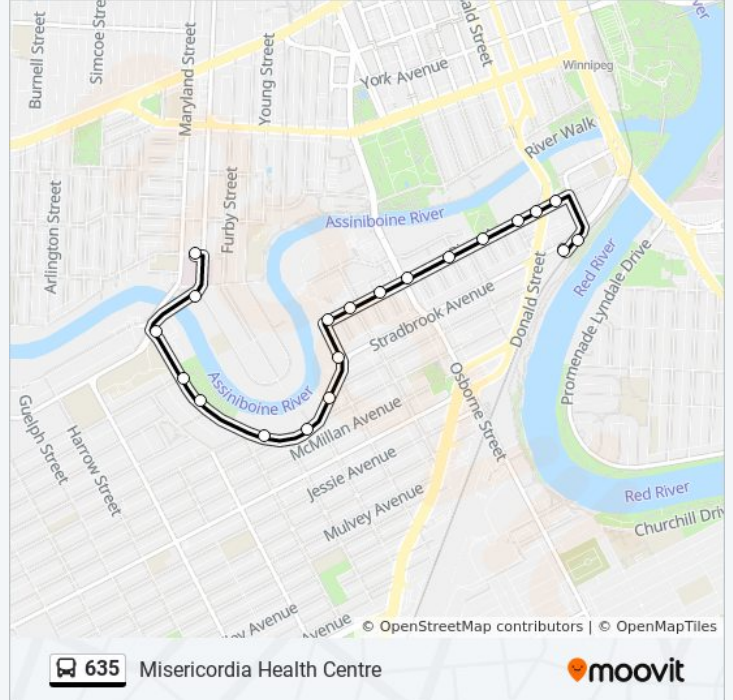

Southbound Southwest Transitway at Harkness Station

Northbound Southwest Transitway at Harkness Station

Westbound River at Donald East

Westbound River at Mayfair

Westbound River at Clarke

Westbound River at Cauchon

Westbound River at Bryce

Westbound River at Osborne

Westbound River at Norquay

Westbound Wellington at Stradbrook

Westbound Wellington at Wardlaw

Westbound Wellington at Hugo

Westbound Wellington at Cockburn

Westbound Wellington at Palk

Westbound Wellington at Kingsway

Westbound Wellington at Academy

Northbound Sherbrook at West Gate

**635 bus Time Schedule**

Misericordia Health Centre Route Timetable:

Sunday	7:27 AM - 5:58 PM
Monday	6:16 AM - 9:56 PM
Tuesday	6:16 AM - 9:56 PM
Wednesday	6:16 AM - 9:56 PM
Thursday	6:16 AM - 9:56 PM
Friday	7:27 AM - 5:58 PM
Saturday	7:07 AM - 9:37 PM

**635 bus Info**

**Direction:** Misericordia Health Centre

**Stops:** 18

**Trip Duration:** 9 min

**Line Summary:**

635 bus time schedules and route maps are available in an offline PDF at [moovitapp.com](https://moovitapp.com). Use the [Moovit App](#) to see live bus times, train schedule or subway schedule, and step-by-step directions for all public transit in Winnipeg.