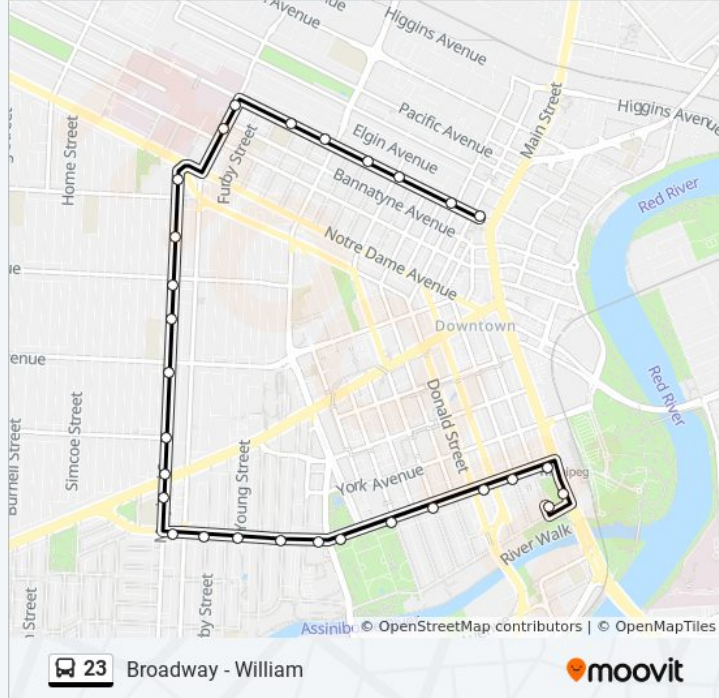

Broadway - William

Get The App

The 23 bus line (Broadway - William) has 2 routes. For regular weekdays, their operation hours are:
 (1) City Hall Via Sherbrook: 5:56 AM - 9:00 PM (2) Fort And Assiniboine Via Maryland: 5:52 AM - 9:22 PM
 Use the Moovit App to find the closest 23 bus station near you and find out when is the next 23 bus arriving.

Eastbound William at Princess (Rrc Polytech)

Northbound King at William (City Hall)

Eastbound James at Main

Westbound William at King (City Hall)

Direction: Fort And Assiniboine Via Maryland

28 stops

[VIEW LINE SCHEDULE](#)

Stops: 28

Trip Duration: 27 min

Line Summary:

Eastbound Broadway at Young

Eastbound Broadway at Balmoral

Eastbound Broadway at Osborne

Eastbound Broadway at Osborne East
(Legislature)

Eastbound Broadway at Edmonton

Eastbound Broadway at Carlton

Eastbound Broadway at Donald

Eastbound Broadway at Smith

Southbound Main at Assiniboine

Northbound Fort at Assiniboine

23 bus time schedules and route maps are available in an offline PDF at moovitapp.com. Use the [Moovit App](#) to see live bus times, train schedule or subway schedule, and step-by-step directions for all public transit in Winnipeg.