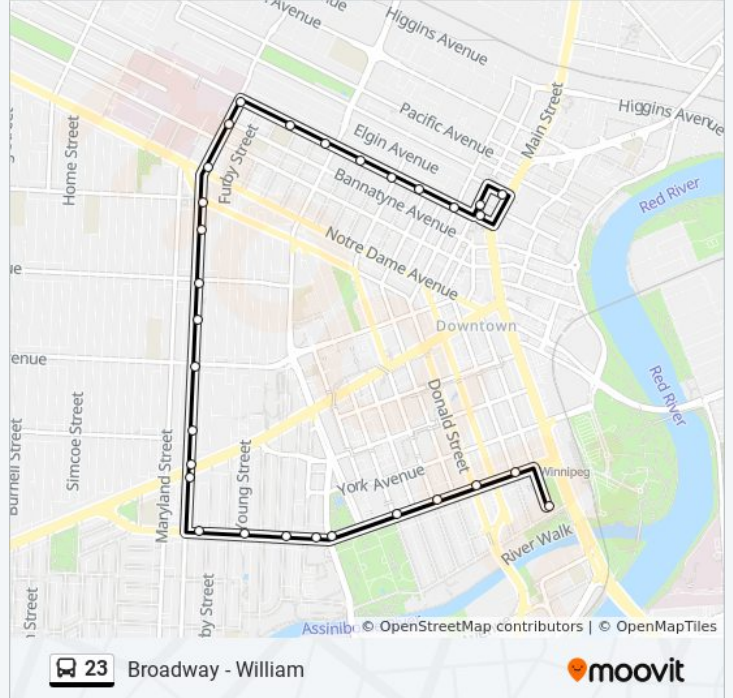

Broadway - William

Get The App

The 23 bus line (Broadway - William) has 2 routes. For regular weekdays, their operation hours are:
 (1) City Hall Via Sherbrook: 5:56 AM - 9:00 PM (2) Fort And Assiniboine Via Maryland: 5:52 AM - 9:22 PM
 Use the Moovit App to find the closest 23 bus station near you and find out when is the next 23 bus arriving.

Direction: City Hall Via Sherbrook
 30 stops
[VIEW LINE SCHEDULE](#)

- Northbound Fort at Assiniboine
- Westbound Broadway at Garry
- Westbound Broadway at Donald
- Westbound Broadway at Carlton
- Westbound Broadway at Kennedy
- Westbound Broadway at Osborne East (Legislature)
- Westbound Broadway at Osborne
- Westbound Broadway at Balmoral
- Westbound Broadway at Young
- Westbound Broadway at Furby
- Northbound Sherbrook at Portage South
- Northbound Sherbrook at Portage North
- Northbound Sherbrook at Sherbrook Pool
- Northbound Sherbrook at Ellice
- Northbound Sherbrook at Ellice North
- Northbound Sherbrook at Sargent
- Northbound Sherbrook at Sargent North
- Northbound Sherbrook at Cumberland
- Northbound Sherbrook at Notre Dame
- Northbound Sherbrook at Bannatyne (Hsc)
- Northbound Sherbrook at William (Hsc)

23 bus Info

Direction: City Hall Via Sherbrook
Stops: 30
Trip Duration: 24 min
Line Summary:

Eastbound William at Kate

Eastbound William at Isabel

Eastbound William at Gertie

Eastbound William at Ellen

Eastbound William at Dagmar

Eastbound William at Princess (Rrc Polytech)

Northbound King at William (City Hall)

Eastbound James at Main

Westbound William at King (City Hall)

Direction: Fort And Assiniboine Via Maryland

28 stops

[VIEW LINE SCHEDULE](#)