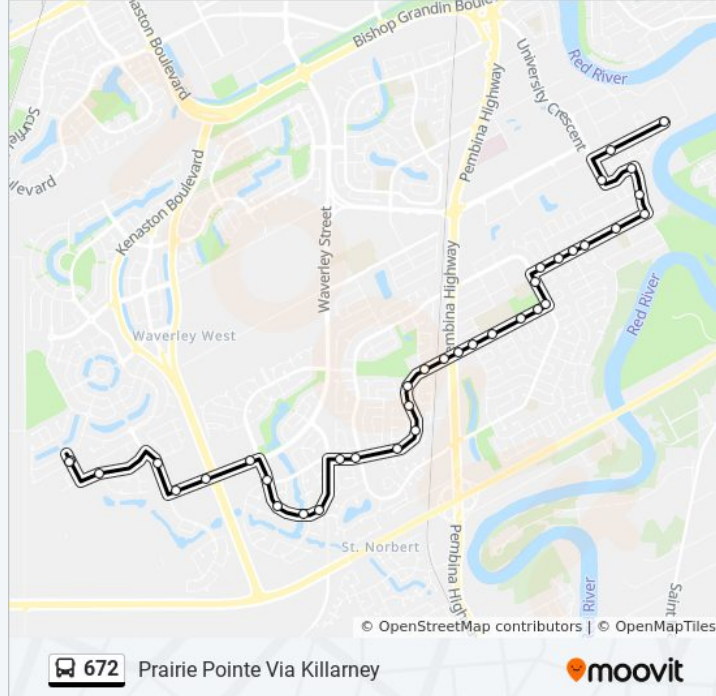

672 bus Info

Direction: Prairie Pointe Via Killarney

Stops: 37

Trip Duration: 23 min

Line Summary:

Westbound Kirkbridge at Brentlawn North

Westbound Kirkbridge at Allendale

Westbound Kirkbridge at Brentlawn South

Westbound Kirkbridge at Bairdmore

Westbound Kirkbridge at Millstream

Southbound Tim Sale at Point West Way

Westbound Tim Sale at Waterstone

Northbound Tim Sale at Trailside

Northbound Tim Sale at Kirkbridge

Westbound Waverley at John Angus

Westbound Waverley at Kenaston

Westbound Waverley at Eaglewood

Northbound Eaglewood at Longspur

Westbound Skyline at Kilroy

Northbound Castlebrook at Windflower

Southbound Castlebrook at Windflower

Direction: University Of Manitoba Via Killarney

35 stops

[VIEW LINE SCHEDULE](#)

Southbound Castlebrook at Windflower

Eastbound Skyline at Berry Hill

Southbound Eaglewood at Longspur

Eastbound Waverley at Eaglewood East