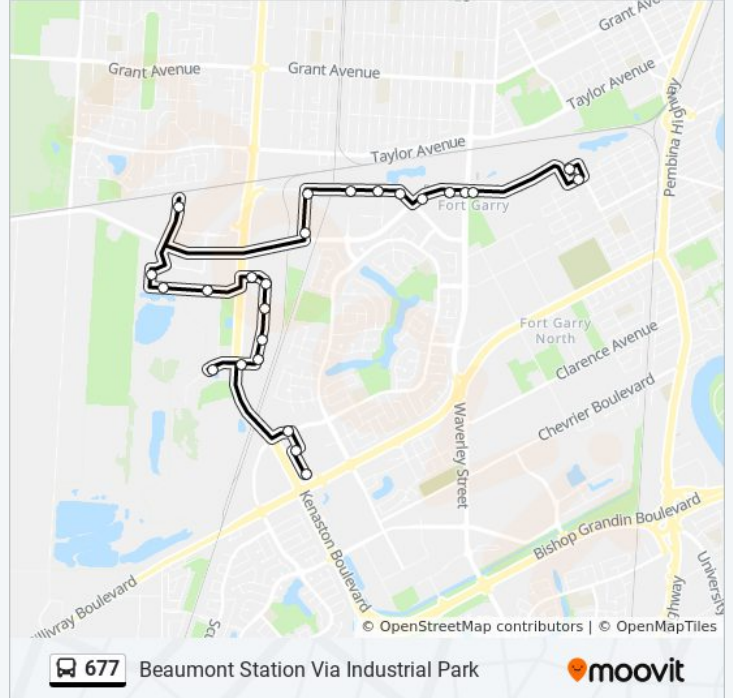

677 bus Info

Direction: Beaumont Station Via Industrial Park

Stops: 25

Trip Duration: 14 min

Line Summary:

Eastbound Wilkes at Waverley

Eastbound Hurst at Waverley East

Eastbound Parker at Beaumont

Southbound Southwest Transitway at Beaumont Station (Routes 641, 677)

Direction: Kenaston Common Via Industrial Park

28 stops

[VIEW LINE SCHEDULE](#)

Southbound Southwest Transitway at Beaumont Station (Routes 641, 677)

Southbound Southwest Transitway at Beaumont Station

Westbound Hurst at Waverley East

Westbound Wilkes at Waverley

Westbound Wilkes at Waverley West

Westbound Wilkes at Victor Lewis

Westbound Wilkes at Brockville

677 bus Info

Direction: Outlet Mall Via Wilkes

Stops: 16

Trip Duration: 14 min

Line Summary:

Tuxedo

Northbound Outlet Collection at Outlet Collection

677 bus time schedules and route maps are available in an offline PDF at moovitapp.com. Use the [Moovit App](#) to see live bus times, train schedule or subway schedule, and step-by-step directions for all public transit in Winnipeg.