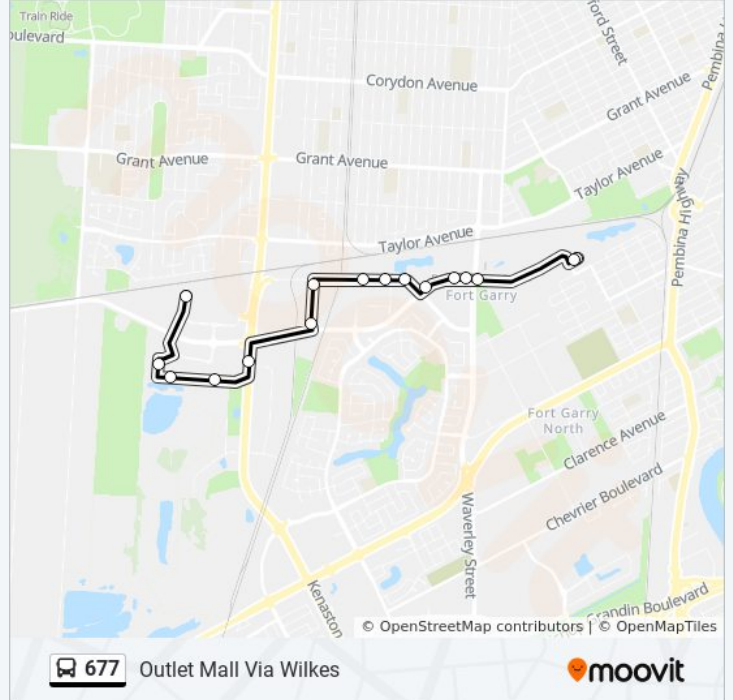

677 bus Info

Direction: Beaumont Station Via Industrial Park

Stops: 25

Trip Duration: 14 min

Line Summary:

Eastbound Wilkes at Waverley

Eastbound Hurst at Waverley East

Eastbound Parker at Beaumont

Southbound Southwest Transitway at Beaumont Station

Westbound Hurst at Waverley East

Westbound Wilkes at Waverley

Westbound Wilkes at Waverley West

Westbound Wilkes at Victor Lewis

Westbound Wilkes at Brockville

Northbound Seasons Of Tuxedo at Seasons Of

677 bus Time Schedule

Outlet Mall Via Wilkes Route Timetable:

Sunday	9:29 AM - 6:01 PM
Monday	8:55 AM - 10:38 PM
Tuesday	8:55 AM - 10:38 PM
Wednesday	8:55 AM - 10:38 PM
Thursday	8:55 AM - 10:38 PM
Friday	9:29 AM - 6:01 PM
Saturday	6:14 AM - 9:57 PM

677 bus Info

Direction: Outlet Mall Via Wilkes

Stops: 16

Trip Duration: 14 min

Line Summary:

Tuxedo

Northbound Outlet Collection at Outlet Collection

677 bus time schedules and route maps are available in an offline PDF at moovitapp.com. Use the [Moovit App](#) to see live bus times, train schedule or subway schedule, and step-by-step directions for all public transit in Winnipeg.