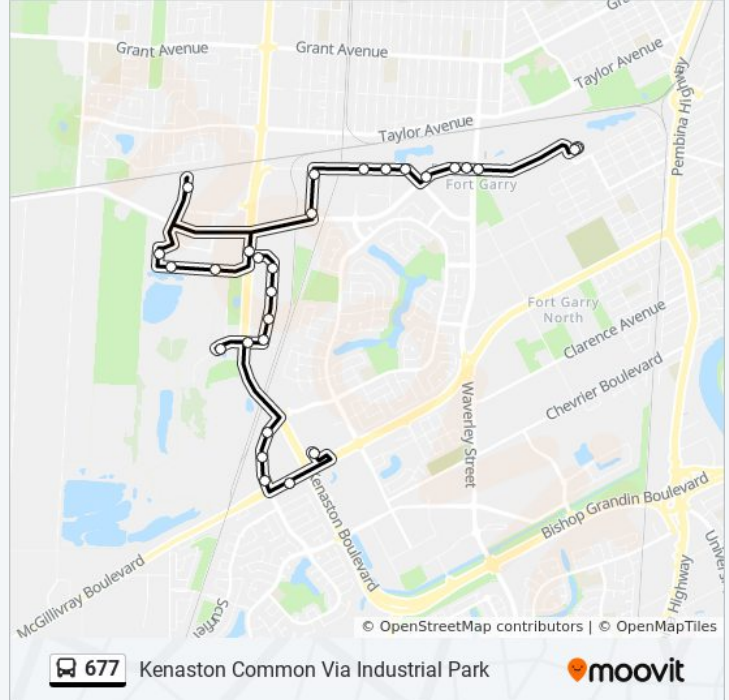

677 bus Info

Direction: Kenaston Common Via Industrial Park

Stops: 28

Trip Duration: 36 min

Line Summary:

Eastbound Lawson at Kenaston

Southbound Lawson at Lawson North

Southbound Lawson at Lawson Central

Southbound Lawson at Lawson South

Southbound Lawson at Rothwell

Westbound Rothwell at Kenaston

Eastbound Tuxedo Business Park at Commerce

Southbound Kenaston Common at Kenaston

Southbound Kenaston Common at Kenaston (Rona)

Southbound Kenaston Common at McGillivray (Costco)

Eastbound McGillivray at Kenaston

Northbound Kenaston at Wal-Mart

Direction: Outlet Mall Via Wilkes

16 stops

[VIEW LINE SCHEDULE](#)

Southbound Southwest Transitway at Beaumont Station (Routes 641, 677)

Southbound Southwest Transitway at Beaumont Station

Westbound Hurst at Waverley East

Westbound Wilkes at Waverley

Westbound Wilkes at Waverley West

Westbound Wilkes at Victor Lewis

Westbound Wilkes at Brockville