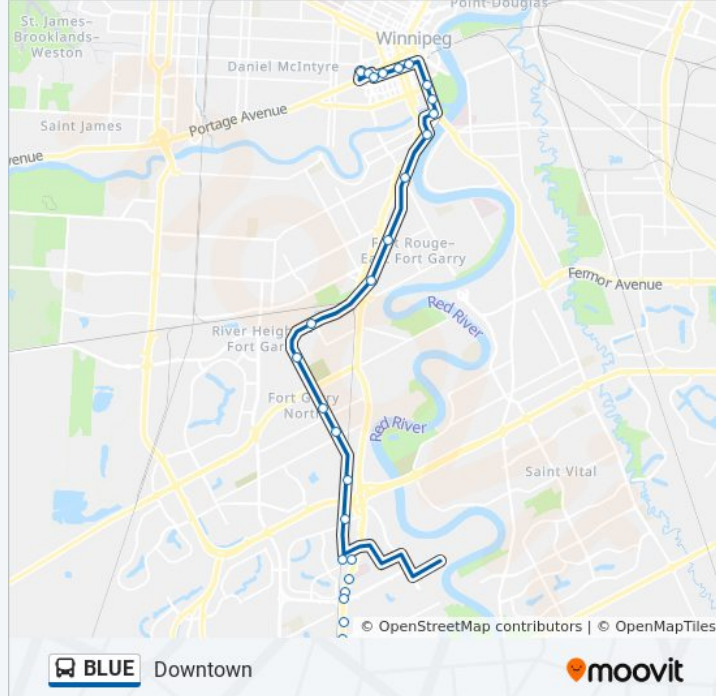

Northbound Southwest Transitway at Seel Station

Northbound Southwest Transitway at Beaumont Station

Northbound Southwest Transitway at Jubilee Station

Northbound Southwest Transitway at Fort Rouge Station

Northbound Southwest Transitway at Osborne Station

Northbound Southwest Transitway at Harkness Station

Eastbound Mayfair at Queen Elizabeth

Northbound Main at Assiniboine

Northbound Main at Broadway (Union Station)

Westbound Graham at Garry (Wpg Square)

Westbound Graham at Donald (Canada Life Centre)

Westbound Graham at Edmonton (Rwb)

Westbound Graham at Vaughan (The Bay)

Westbound Portage at Colony

Northbound Balmoral at Balmoral Station (Blue)

**Direction: St. Norbert**

43 stops

[VIEW LINE SCHEDULE](#)

Northbound Balmoral at Balmoral Station (Blue)

Northbound Balmoral at Ellice

Southbound Vaughan at Portage

Southbound Vaughan at Graham (The Bay)

Eastbound Graham at Edmonton (Rwb)