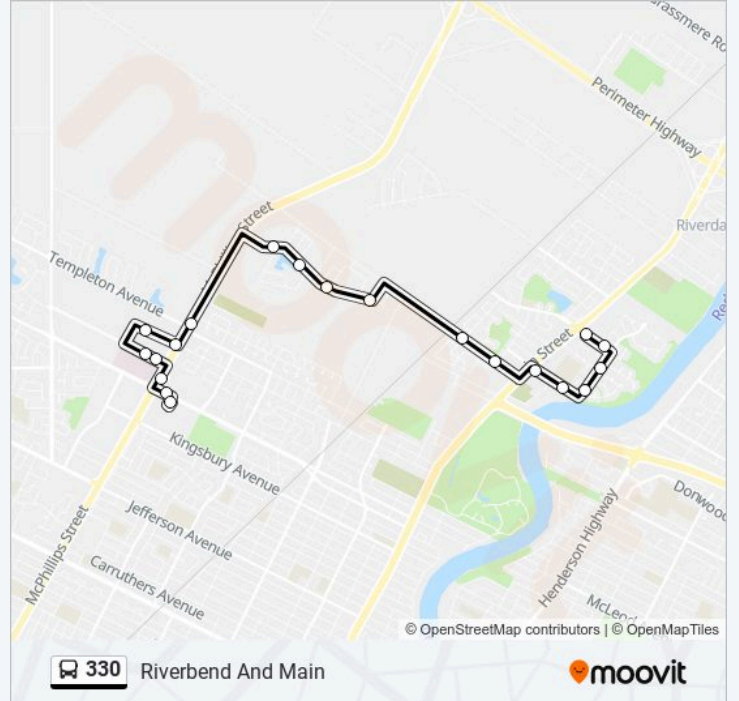

330 bus Info

Direction: Garden City Centre

Stops: 13

Trip Duration: 19 min

Line Summary:

Direction: Riverbend And Main

20 stops

[VIEW LINE SCHEDULE](#)

Eastbound Murray at Frog Plain

Eastbound Ridgecrest at Main

Eastbound Ridgecrest at West Kildonan

Northbound Rivergrove at Grifindale

Northbound Rivergrove at Attridge

330 bus Time Schedule

Riverbend And Main Route Timetable:

Sunday	06:30 - 21:50
Monday	06:07 - 22:36
Tuesday	06:07 - 22:36
Wednesday	06:07 - 22:36
Thursday	06:07 - 22:36
Friday	06:07 - 22:36
Saturday	06:30 - 21:50

330 bus Info

Direction: Riverbend And Main

Stops: 20

Trip Duration: 22 min

Line Summary:

Westbound Red River at Sandalwood

Westbound Red River at Meadowcrest

330 bus time schedules and route maps are available in an offline PDF at moovitapp.com. Use the Moovit App to see live bus times, train schedule or subway schedule, and step-by-step directions for all public transit in Winnipeg.