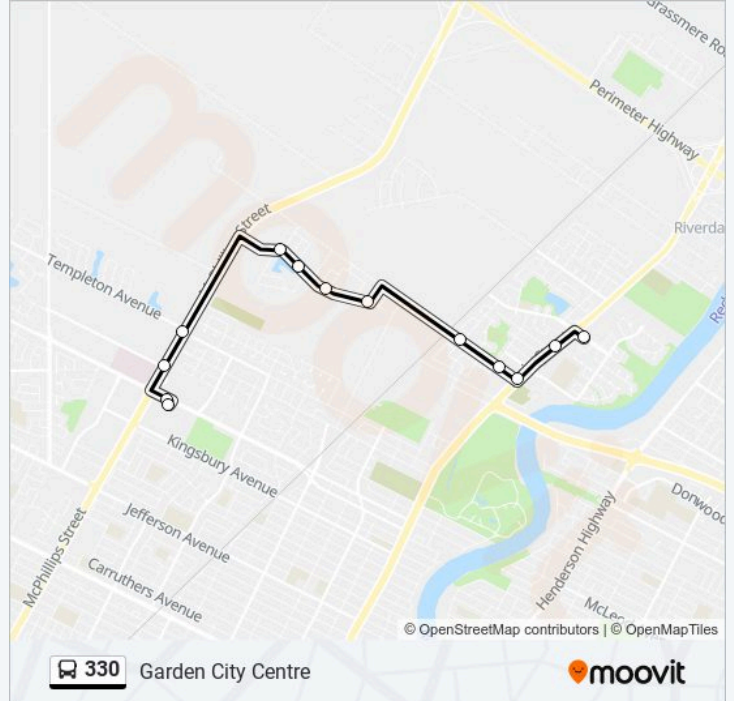

Use the Moovit App to find the closest 330 bus station near you and find out when is the next 330 bus arriving.

Direction: Garden City Centre

13 stops

[VIEW LINE SCHEDULE](#)

Westbound Red River at Meadowcrest
Southbound Main at Woodbine
Southbound Main at Murray
Westbound Murray at Donan
Westbound Murray at Carsdale
Westbound North Point at Lynx
Westbound North Point at Orion
Westbound North Point at Phoenix
Westbound North Point at Lyra
Southbound Mcphillips at Templeton
Southbound Mcphillips at Court
Eastbound Leila at Mcphillips East
Southbound Garden City Terminal at Garden City Centre

330 bus Time Schedule

Garden City Centre Route Timetable:

Sunday	06:08 - 21:28
Monday	06:08 - 22:14
Tuesday	06:08 - 22:14
Wednesday	06:08 - 22:14
Thursday	06:08 - 22:14
Friday	06:08 - 22:14
Saturday	06:08 - 21:28

330 bus Info

Direction: Garden City Centre

Stops: 13

Trip Duration: 19 min

Line Summary:

Direction: Riverbend And Main

20 stops

[VIEW LINE SCHEDULE](#)

Southbound Garden City Terminal at Garden City Centre

Westbound Leila at McPhillips East

Northbound McPhillips at Leila North

Westbound Court at McPhillips

Westbound Court at McPhillips West

Eastbound Wal-Mart McPhillips at Wal-Mart