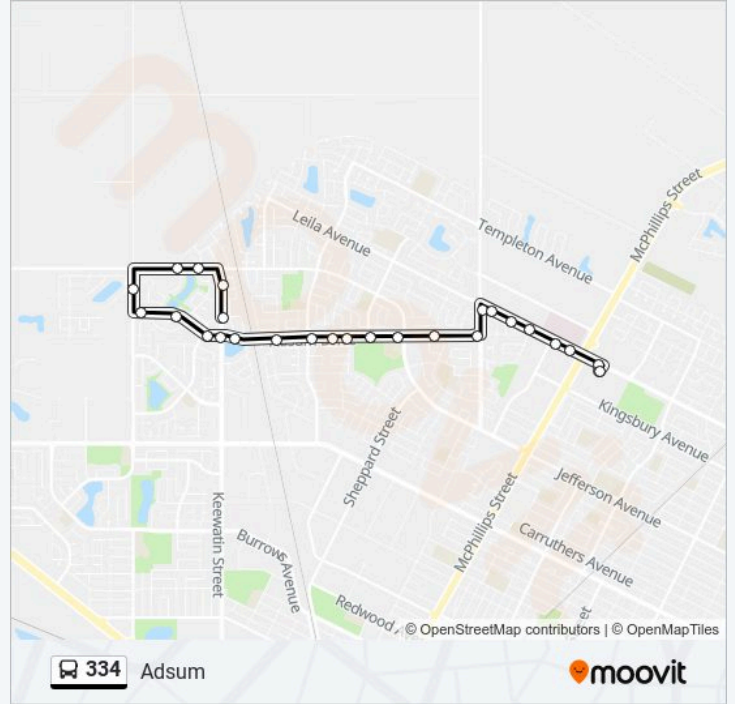

Westbound Leila at Watson East (Seven Oaks Hospital)

Westbound Leila at Watson

Westbound Leila at Simkin

Westbound Leila at Simkin West

Westbound Leila at Pipeline

Southbound Pipeline at Mariner

Southbound Pipeline at Adsum

Northbound Dr. Jose Rizal at Dzogan

Westbound Jefferson at Luzon East

Westbound Jefferson at Luzon West

Southbound King Edward at Coalstone

Eastbound Old Commonwealth at King Edward

Eastbound Old Commonwealth at Wildbrook

334 bus Info

Direction: Garden City Centre

Stops: 26

Trip Duration: 13 min

Line Summary:

Northbound Pipeline at Leila

Eastbound Leila at Pipeline

Eastbound Leila at Simkin West

Eastbound Leila at Simkin

Eastbound Leila at Watson (Seven Oaks Hospital)

Eastbound Leila at Watson East

Eastbound Leila at McPhillips East

Southbound Garden City Terminal at Garden City Centre (17 Seven Oaks 77 Pp 334)