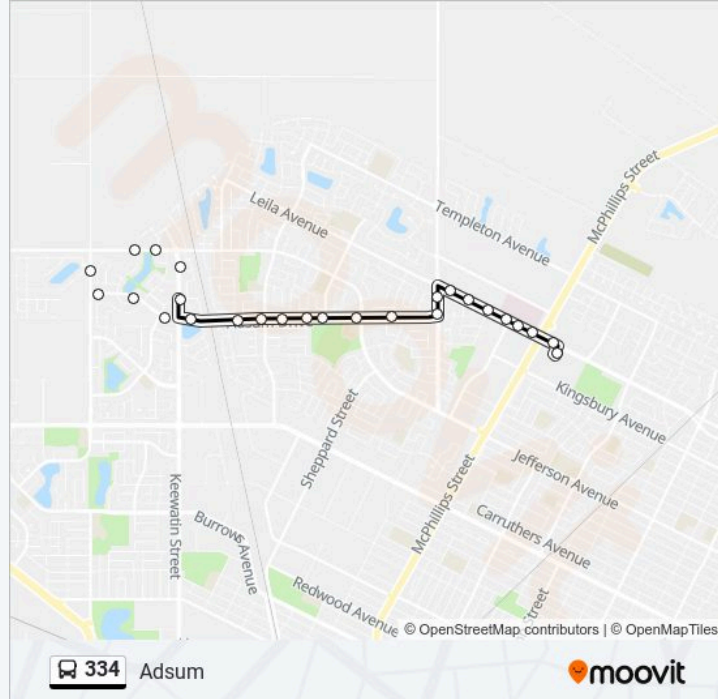

Westbound Leila at Watson East (Seven Oaks Hospital)

Westbound Leila at Watson

Westbound Leila at Simkin

Westbound Leila at Simkin West

Westbound Leila at Pipeline

Southbound Pipeline at Mariner

Southbound Pipeline at Adsum

334 bus Info

Direction: Castlebury Meadows

Stops: 26

Trip Duration: 20 min

Line Summary:

Westbound Jefferson at Luzon East

Westbound Jefferson at Luzon West

Southbound King Edward at Coalstone

Eastbound Old Commonwealth at King Edward

Eastbound Old Commonwealth at Wildbrook

Eastbound Old Commonwealth at Garton

Direction: Garden City Centre

26 stops

[VIEW LINE SCHEDULE](#)

Northbound Dr. Jose Rizal at Waterford Green

Northbound Dr. Jose Rizal at Dzogan

Westbound Jefferson at Luzon East

Westbound Jefferson at Luzon West

Southbound King Edward at Coalstone

Eastbound Old Commonwealth at King Edward

Eastbound Old Commonwealth at Wildbrook