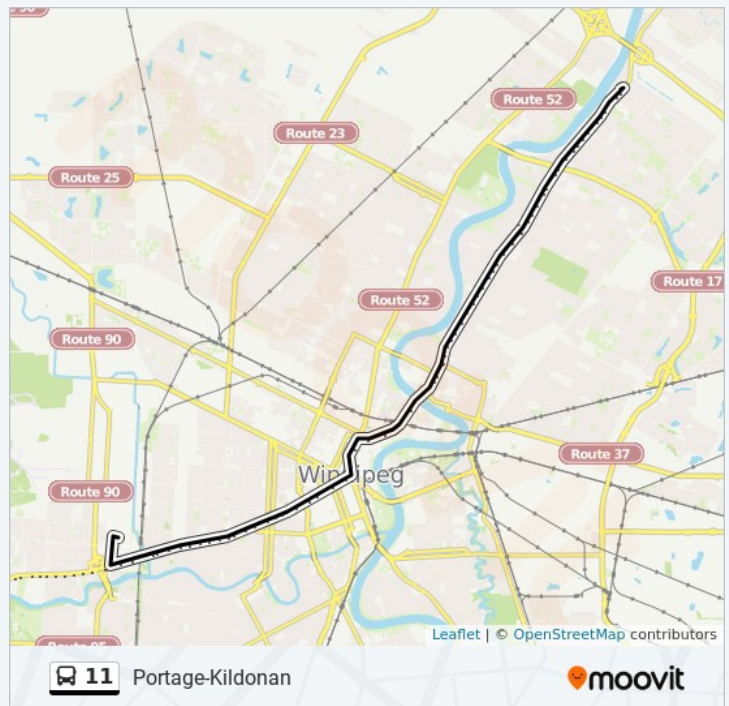

Eastbound Portage at Country Club

Eastbound Portage at Woodlands

Eastbound Portage at Sturgeon

Eastbound Portage at Oakdean

Eastbound Portage at Woodhaven

Eastbound Portage at Old Mill

Eastbound Portage at Windham

Eastbound Portage at Ainslie

Eastbound Portage at Rita

Eastbound Portage at Olive

Eastbound Portage at Whytefold

Eastbound Portage at Vernon

Sunday	12:19 AM - 11:12 PM
Monday	5:59 AM - 11:51 PM
Tuesday	12:20 AM - 11:51 PM
Wednesday	12:20 AM - 11:51 PM
Thursday	12:20 AM - 11:51 PM
Friday	12:20 AM - 11:12 PM
Saturday	5:32 AM - 11:52 PM

### 11 bus Info

**Direction:** Glenway

**Stops:** 114

**Trip Duration:** 46 min

**Line Summary:**

Eastbound Portage at Strathmillan

Eastbound Portage at Mount Royal West

Eastbound Portage at Mount Royal

Eastbound Portage at Conway

Eastbound Portage at Sharp

Eastbound Portage at Woodlawn (Deer Lodge Centre)

Eastbound Portage at Overdale (Assiniboine Park)

Eastbound Portage at Deer Lodge

Eastbound Portage at Albany