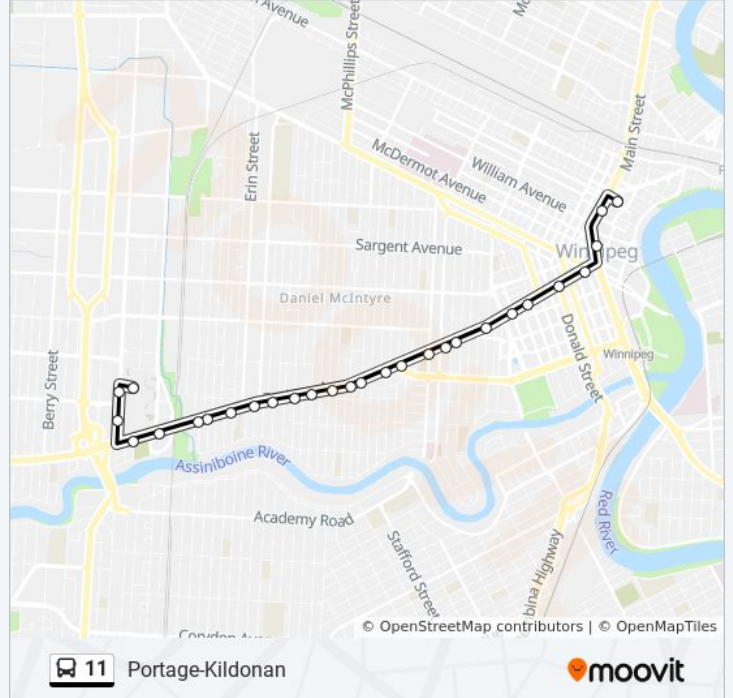

**Direction: City Hall**  
 28 stops  
[VIEW LINE SCHEDULE](#)

**11 bus Time Schedule**  
 City Hall Route Timetable:

Sunday	11:30 AM - 5:54 PM
Monday	Not Operational
Tuesday	Not Operational
Wednesday	Not Operational
Thursday	Not Operational
Friday	11:30 AM - 5:54 PM
Saturday	Not Operational

- Westbound Polo Park West Access at Polo Park (11)
- Southbound St James at Ness North
- Southbound St James at Ness South
- Eastbound Portage at Tylehurst (Polo Park)
- Eastbound Portage at St. John Ambulance
- Eastbound Portage at Raglan
- Eastbound Portage at Craig
- Eastbound Portage at Clifton
- Eastbound Portage at Newman
- Eastbound Portage at Sprague
- Eastbound Portage at Dominion
- Eastbound Portage at Sherburn
- Eastbound Portage at Lipton
- Eastbound Portage at Lenore
- Eastbound Portage at Arlington
- Eastbound Portage at Canora
- Eastbound Portage at Broadway
- Eastbound Portage at Maryland
- Eastbound Portage at Sherbrook
- Eastbound Portage at Langside

**11 bus Info**  
**Direction:** City Hall  
**Stops:** 28  
**Trip Duration:** 27 min  
**Line Summary:**

- Eastbound Portage at Balmoral (U Of Winnipeg)
- Eastbound Portage at Vaughan (The Bay)
- Eastbound Portage at Edmonton (Portage Place)
- Eastbound Portage at Donald (Canada Life Centre)
- Eastbound Portage at Fort
- Northbound Main at McDermot
- Northbound Main at James (Concert Hall)
- Eastbound Pacific at Martha