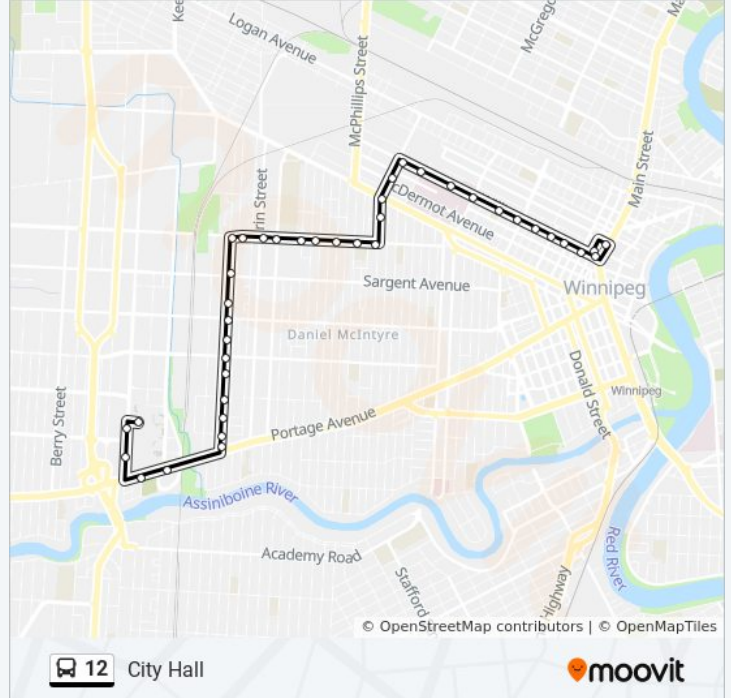

**Direction: City Hall**  
 40 stops  
[VIEW LINE SCHEDULE](#)

**12 bus Time Schedule**  
 City Hall Route Timetable:

|           |                    |
|-----------|--------------------|
| Sunday    | 11:12 AM - 6:12 PM |
| Monday    | 5:38 AM - 9:14 PM  |
| Tuesday   | 5:38 AM - 9:14 PM  |
| Wednesday | 5:38 AM - 9:14 PM  |
| Thursday  | 5:38 AM - 9:14 PM  |
| Friday    | 11:12 AM - 6:12 PM |
| Saturday  | 6:01 AM - 7:07 PM  |

- Westbound Polo Park West Access at Polo Park (12)
- Southbound St James at Ness North
- Southbound St James at Ness South
- Eastbound Portage at Tylehurst (Polo Park)
- Eastbound Portage at St. John Ambulance
- Northbound Valour at Portage
- Northbound Valour at Riddle
- Northbound Valour at Wolever South
- Northbound Valour at Wolever
- Northbound Valour at Felix
- Northbound Valour at St. Matthews
- Northbound Valour at Dyson
- Northbound Valour at Ellice
- Northbound Valour at Dauphin
- Northbound Valour at Sargent
- Northbound Valour at Wellington
- Eastbound Wellington at Spruce
- Eastbound Wellington at Erin
- Eastbound Wellington at Wall
- Eastbound Wellington at Downing
- Eastbound Wellington at Dominion

**12 bus Info**  
**Direction:** City Hall  
**Stops:** 40  
**Trip Duration:** 29 min  
**Line Summary:**

Eastbound Wellington at Ingersoll  
 Eastbound Wellington at Banning  
 Eastbound Wellington at Arlington  
 Northbound Arlington at Adele  
 Northbound Arlington at Notre Dame  
 Northbound Arlington at Mcdermot  
 Eastbound William at Arlington  
 Eastbound William at Tecumseh  
 Eastbound William at Tecumseh East (Hsc)  
 Eastbound William at Sherbrook (Hsc)  
 Eastbound William at Kate  
 Eastbound William at Isabel  
 Eastbound William at Gertie  
 Eastbound William at Ellen  
 Eastbound William at Dagmar  
 Eastbound William at Princess (Rrc Polytech)  
 Northbound King at William (City Hall)  
 Eastbound James at Main  
 Westbound William at King (City Hall)