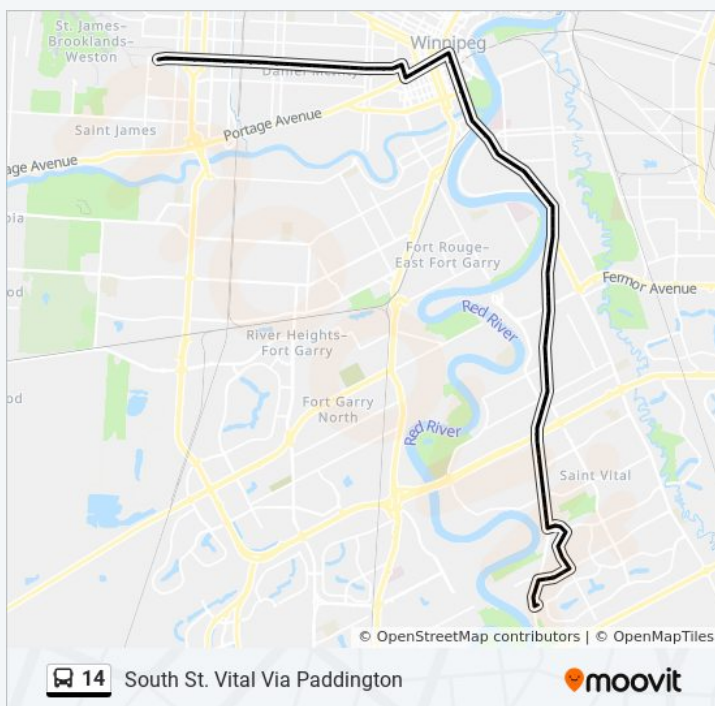

Southbound John Forsyth at Thornewood
Southbound John Forsyth at Ashford
Southbound John Forsyth at Warde
Westbound Burland at John Forsyth

Direction: South St. Vital Via Paddington

84 stops

[VIEW LINE SCHEDULE](#)

Northbound Roseberry at Ellice
Eastbound Ellice at Marjorie
Eastbound Ellice at Berry
Eastbound Ellice at King Edward
Eastbound Ellice at Century West
Eastbound Ellice at Century
Eastbound Ellice at St. James
Eastbound Ellice at Milt Stegall
Eastbound Ellice at Empress
Eastbound Ellice at Strathcona West
Eastbound Ellice at Strathcona
Eastbound Ellice at Valour
Eastbound Ellice at Clifton
Eastbound Ellice at Erin
Eastbound Ellice at Wall
Eastbound Ellice at Minto
Eastbound Ellice at Dominion
Eastbound Ellice at Ingersoll
Eastbound Ellice at Banning
Eastbound Ellice at Arlington
Eastbound Ellice at Simcoe
Eastbound Ellice at Toronto
Eastbound Ellice at Agnes
Eastbound Ellice at Mcgee
Eastbound Ellice at Sherbrook

14 bus Time Schedule

South St. Vital Via Paddington Route Timetable:

Sunday	12:52 AM - 11:58 PM
Monday	5:11 AM - 11:58 PM
Tuesday	12:52 AM - 11:58 PM
Wednesday	12:52 AM - 11:58 PM
Thursday	12:52 AM - 11:58 PM
Friday	12:52 AM - 11:58 PM
Saturday	5:15 AM - 11:58 PM

14 bus Info

Direction: South St. Vital Via Paddington

Stops: 84

Trip Duration: 54 min

Line Summary: