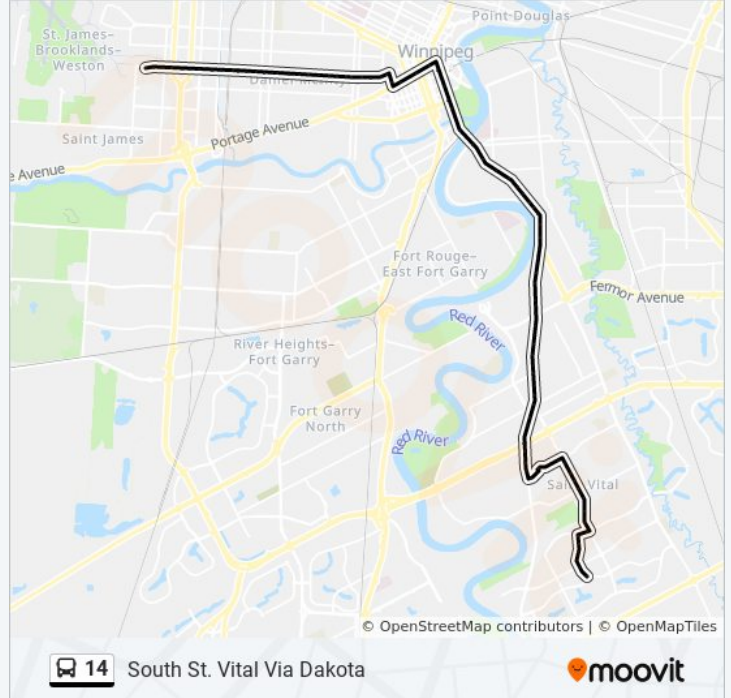

Northbound Roseberry at Ellice

Direction: South St. Vital Via Dakota

86 stops

[VIEW LINE SCHEDULE](#)

Northbound Roseberry at Ellice

Eastbound Ellice at Marjorie

Eastbound Ellice at Berry

Eastbound Ellice at King Edward

South St. Vital Via Dakota Route Timetable:

Sunday	12:23 AM - 11:28 PM
Monday	5:22 AM - 11:31 PM
Tuesday	12:23 AM - 11:31 PM
Wednesday	12:23 AM - 11:31 PM
Thursday	12:23 AM - 11:31 PM
Friday	12:23 AM - 11:28 PM
Saturday	5:36 AM - 11:31 PM

14 bus Info

Direction: South St. Vital Via Dakota

Stops: 86

Trip Duration: 55 min

Line Summary:

Eastbound Ellice at Banning
Eastbound Ellice at Arlington
Eastbound Ellice at Simcoe
Eastbound Ellice at Toronto
Eastbound Ellice at Agnes
Eastbound Ellice at Mcgee
Eastbound Ellice at Sherbrook
Eastbound Ellice at Langside
Eastbound Ellice at Balmoral
Eastbound Ellice at Colony
Southbound Vaughan at Portage North
Eastbound Portage at Edmonton (Portage Place)
Eastbound Portage at Donald (Canada Life Centre)
Eastbound Portage at Fort
Southbound Main at Pioneer
Southbound Main at St. Mary
Southbound Main at Broadway (Union Station)
Southbound Main at Assiniboine
Southbound Queen Elizabeth at Stradbrook
Southbound St Mary's at Marion
Southbound St Mary's at Walmer
Southbound St Mary's at Enfield
Southbound St Mary's at Highfield
Southbound St Mary's at Coniston
Southbound St Mary's at Lyndale
Southbound St Mary's at Carriere
Southbound St Mary's at Fifth
Southbound St Mary's at Morier
Southbound St Mary's at Vivian
Southbound St Mary's at Harrowby
Southbound St Mary's at St. Anne's
Southbound St Mary's at Mager

Southbound St Mary's at Kingston

Southbound St Mary's at Elm Park

Southbound St Mary's at Sunset

Southbound St Mary's at Glenlawn

Southbound St Mary's at Fermor

Southbound St Mary's at Nichol

Southbound St Mary's at Glenview