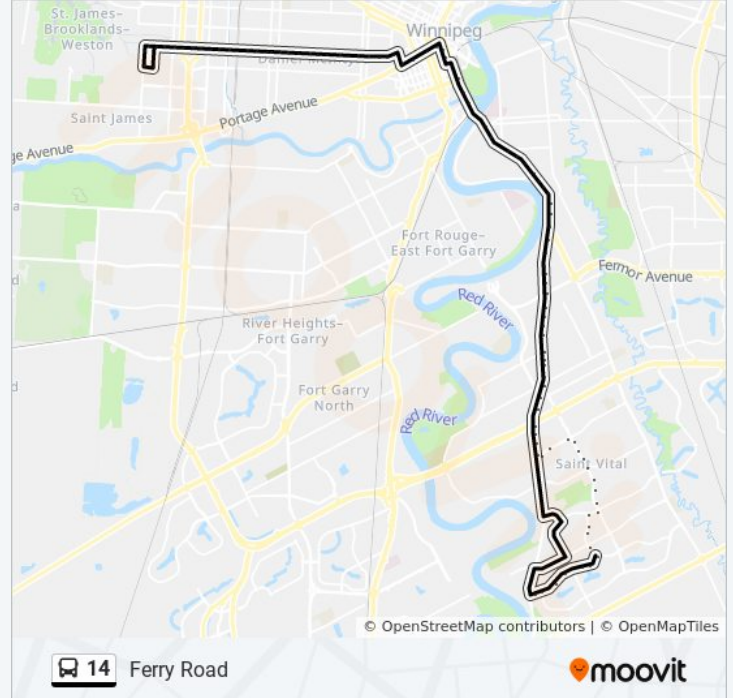

Northbound St Mary's at Vivian

Northbound St Mary's at Morier

Northbound St Mary's at Fifth

Northbound St Mary's at Carriere

Northbound St Mary's at Caton

Northbound St Mary's at Niverville

Northbound St Mary's at Kenny

Northbound St Mary's at Enfield

Northbound St Mary's at Eugenie

Northbound St Mary's at Marion

Northbound Queen Elizabeth at Mayfair

Northbound Main at Assiniboine

Northbound Main at Broadway (Union Station)

Westbound St Mary at Fort

Northbound Fort at Graham

Northbound Fort at Graham North

Westbound Portage at Garry

Westbound Portage at Donald (Canada Life Centre)

Westbound Portage at Edmonton (Portage Place)