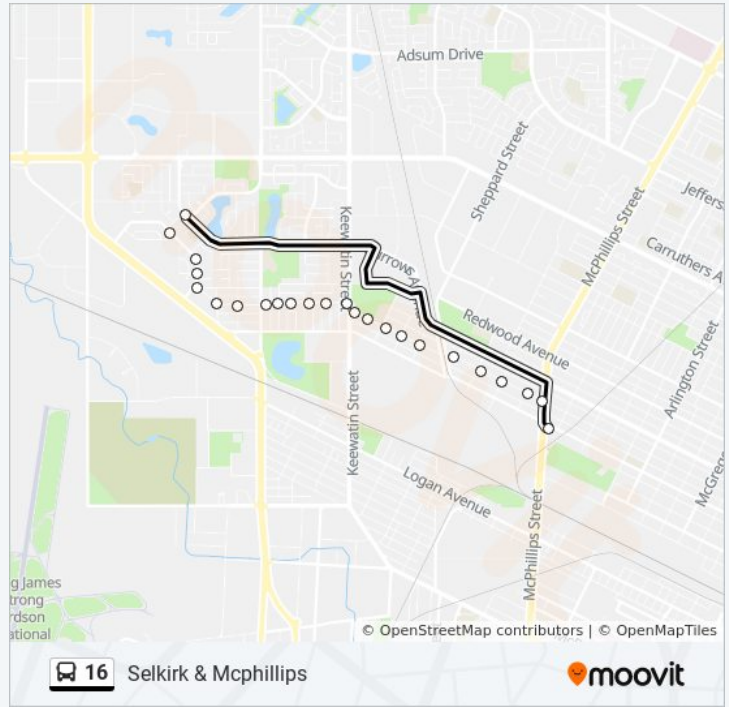

Eastbound Selkirk at Mcphillips

**Direction: Selkirk & Mcphillips**

24 stops

[VIEW LINE SCHEDULE](#)

Westbound Burrows at Haddon

Eastbound Egesz at Haddon

Eastbound Egesz at Markwood

**16 bus Time Schedule**

Friday 1:41 AM

Saturday 12:17 AM - 12:47 AM

**16 bus Info**

**Direction:** Selkirk & McPhillips

**Stops:** 24

**Trip Duration:** 10 min

**Line Summary:**

**Direction: Southdale Centre**

85 stops

[VIEW LINE SCHEDULE](#)

Westbound Burrows at Haddon  
 Eastbound Egesz at Haddon  
 Eastbound Egesz at Markwood  
 Eastbound Egesz at Alwood  
 Eastbound Manitoba at Egesz  
 Eastbound Manitoba at Walsall  
 Eastbound Manitoba at Bentley  
 Eastbound Manitoba at King Edward