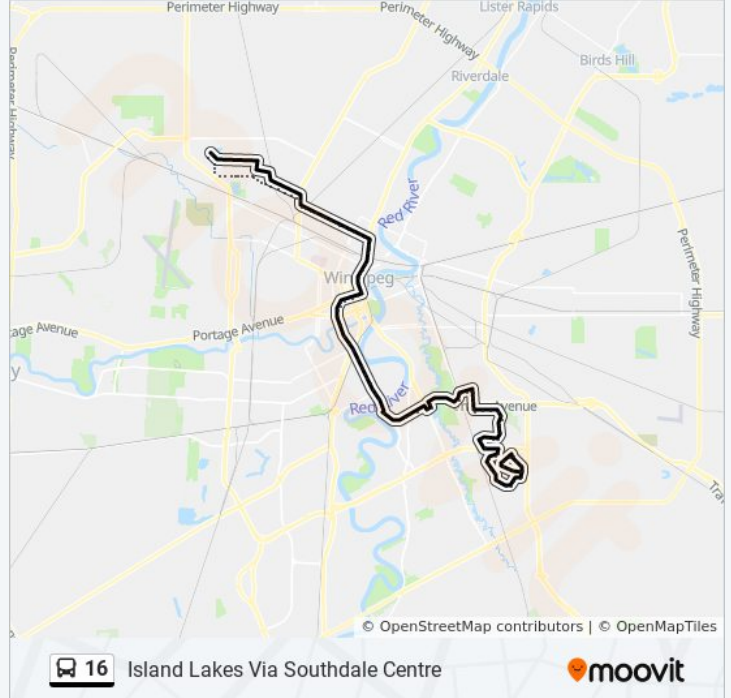

**Direction: Island Lakes Via Southdale Centre**  
 121 stops  
[VIEW LINE SCHEDULE](#)

- Westbound Burrows at Haddon
- Eastbound Egesz at Haddon
- Eastbound Egesz at Markwood
- Eastbound Egesz at Alwood
- Eastbound Manitoba at Egesz
- Eastbound Manitoba at Walsall
- Eastbound Manitoba at Bentley
- Eastbound Manitoba at King Edward
- Eastbound Manitoba at Huber
- Eastbound Manitoba at Featherstone
- Eastbound Manitoba at Ellington
- Eastbound Manitoba at Code
- Eastbound Manitoba at Keewatin West
- Eastbound Manitoba at Keewatin East
- Eastbound Manitoba at Dorset
- Eastbound Manitoba at Chudley
- Eastbound Manitoba at Buller
- Eastbound Manitoba at Leo Novak
- Eastbound Manitoba at Lawrence
- Eastbound Manitoba at Shaughnessy

### 16 bus Info

**Direction:** Island Lakes Via Southdale Centre  
**Stops:** 121  
**Trip Duration:** 84 min  
**Line Summary:**

Eastbound Manitoba at Mcnichol  
 Eastbound Manitoba at McPhillips West  
 Eastbound Manitoba at McPhillips  
 Eastbound Selkirk at McPhillips  
 Eastbound Selkirk at Sgt Tommy Prince  
 Eastbound Selkirk at Battery  
 Eastbound Selkirk at Sinclair West  
 Eastbound Selkirk at Sinclair  
 Eastbound Selkirk at Arlington  
 Eastbound Selkirk at Parr  
 Eastbound Selkirk at Mckenzie  
 Eastbound Selkirk at McGregor  
 Eastbound Selkirk at Andrews  
 Eastbound Selkirk at Salter West  
 Eastbound Selkirk at Salter  
 Eastbound Selkirk at Aikins  
 Eastbound Selkirk at Charles  
 Eastbound Selkirk at Main  
 Southbound Main at Stella  
 Southbound Main at Dufferin  
 Southbound Main at Jarvis  
 Southbound Main at Henry  
 Southbound Main at Alexander  
 Southbound Main at James  
 Southbound Main at William (City Hall)  
 Southbound Main at Mcdermot  
 Southbound Main at Pioneer  
 Westbound Graham at Garry (Wpg Square)  
 Westbound Graham at Donald (Canada Life Centre)  
 Westbound Graham at Edmonton (Rwb)  
 Westbound Graham at Vaughan (The Bay)  
 Southbound Vaughan at St. Mary