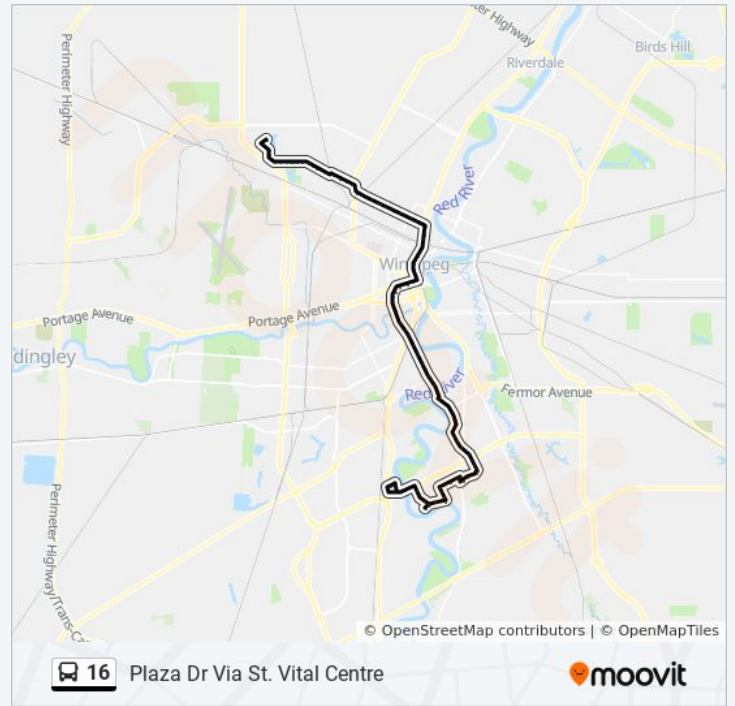

Eastbound Selkirk at Battery

Eastbound Selkirk at Sinclair West

Eastbound Selkirk at Sinclair

Eastbound Selkirk at Arlington

Eastbound Selkirk at Parr

Eastbound Selkirk at McKenzie

Eastbound Selkirk at McGregor

Eastbound Selkirk at Andrews

Eastbound Selkirk at Salter West

Eastbound Selkirk at Salter

Eastbound Selkirk at Aikins

Eastbound Selkirk at Charles

Eastbound Selkirk at Main

Southbound Main at Stella

Southbound Main at Dufferin

Southbound Main at Jarvis

Southbound Main at Henry

Southbound Main at Alexander

Southbound Main at James

Southbound Main at William (City Hall)

Southbound Main at Mcdermot

Southbound Main at Pioneer

Westbound Graham at Garry (Wpg Square)

Westbound Graham at Donald (Canada Life Centre)

Westbound Graham at Edmonton (Rwb)

Westbound Graham at Vaughan (The Bay)

Southbound Vaughan at St. Mary

Southbound Osborne at York

Southbound Osborne at Broadway (Legislature)