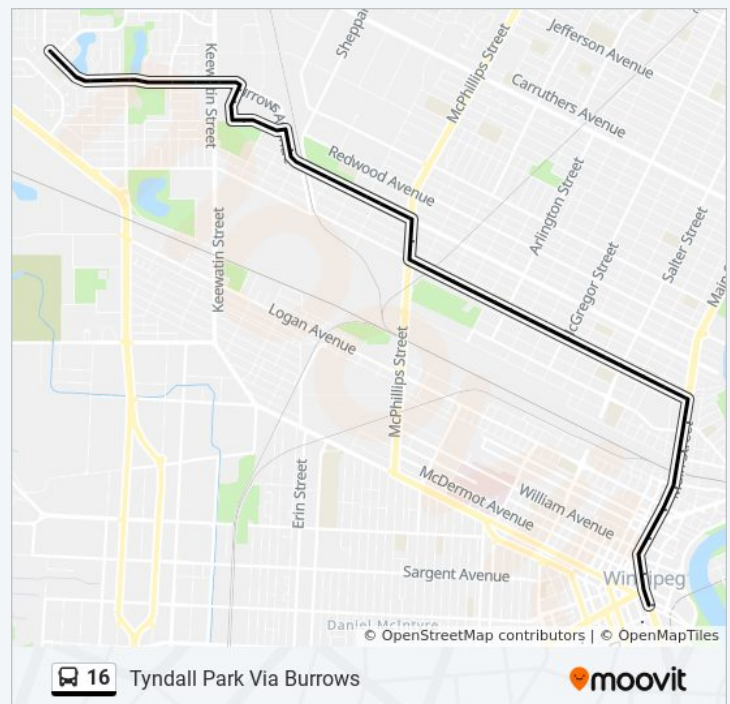

## 16 bus Info

**Direction:** Tyndall Park Via Burrows

**Stops:** 119

**Trip Duration:** 64 min

**Line Summary:**

Northbound Beaverhill at Edgewater

Northbound Beaverhill at Radburn

Northbound Beaverhill at Grover Hills