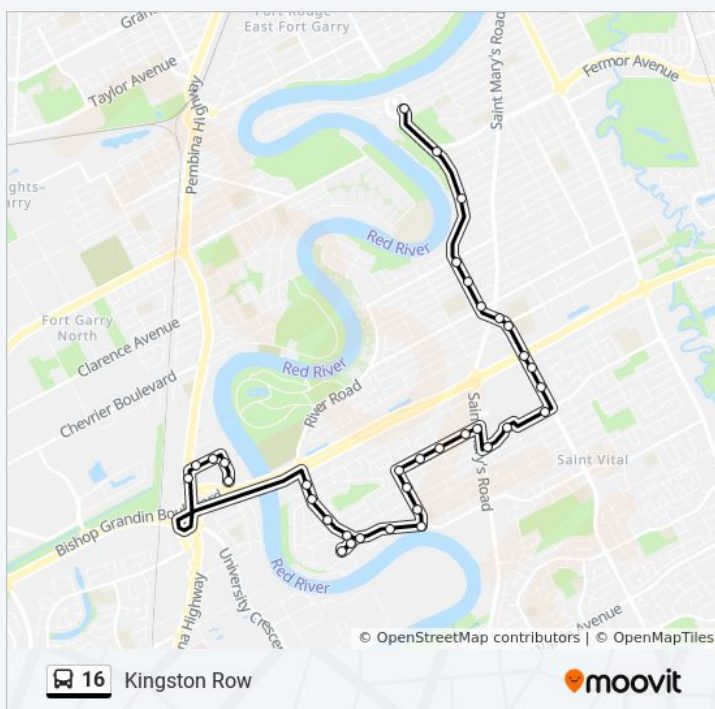

Kingston Row Route Timetable:

Sunday	Not Operational
Monday	Not Operational
Tuesday	Not Operational
Wednesday	Not Operational
Thursday	Not Operational
Friday	Not Operational
Saturday	7:08 PM

**16 bus Info**

**Direction:** Kingston Row

**Stops:** 34

**Trip Duration:** 26 min

**Line Summary:**

Northbound Dakota at Bishop Grandin South  
 Northbound Dakota at Bishop Grandin  
 Northbound Dakota at Beliveau  
 Northbound Dakota at St. Mary's  
 Northbound Dunkirk at Parkville  
 Northbound Dunkirk at Moore  
 Northbound Dunkirk at St. Vital  
 Northbound Dunkirk at West Fernwood  
 Northbound Dunkirk at Fermor  
 Northbound Dunkirk at Kingston Row

**Direction: Kingston Row**

70 stops

[VIEW LINE SCHEDULE](#)

Westbound Burrows at Haddon  
 Eastbound Egesz at Haddon  
 Eastbound Egesz at Markwood  
 Eastbound Egesz at Alwood  
 Eastbound Manitoba at Egesz  
 Eastbound Manitoba at Walsall  
 Eastbound Manitoba at Bentley  
 Eastbound Manitoba at King Edward  
 Eastbound Manitoba at Huber  
 Eastbound Manitoba at Featherstone  
 Eastbound Manitoba at Ellington  
 Eastbound Manitoba at Code  
 Eastbound Manitoba at Keewatin West  
 Eastbound Manitoba at Keewatin East  
 Eastbound Manitoba at Dorset  
 Eastbound Manitoba at Chudley  
 Eastbound Manitoba at Buller  
 Eastbound Manitoba at Leo Novak  
 Eastbound Manitoba at Lawrence

**16 bus Info**

**Direction:** Kingston Row

**Stops:** 70

**Trip Duration:** 40 min

**Line Summary:**

Eastbound Manitoba at Shaughnessy

Eastbound Manitoba at McNichol

Eastbound Manitoba at McPhillips West