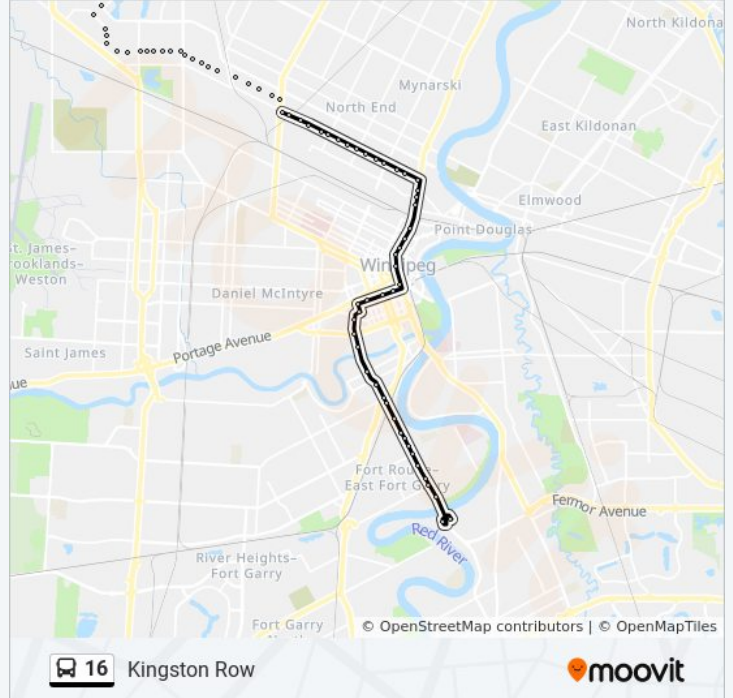

Eastbound Selkirk at Main

Southbound Main at Stella

Southbound Main at Dufferin

Southbound Main at Jarvis

Southbound Main at Henry

Southbound Main at Alexander

Southbound Main at James

Southbound Main at William (City Hall)

Southbound Main at McDermot

Southbound Main at Pioneer

Westbound Graham at Garry (Wpg Square)

Westbound Graham at Donald (Canada Life Centre)

Westbound Graham at Edmonton (Rwb)

Westbound Graham at Vaughan (The Bay)

Southbound Vaughan at St. Mary

Southbound Osborne at York

Southbound Osborne at Broadway (Legislature)

Southbound Osborne at Granite

Southbound Osborne at River

Southbound Osborne at Wardlaw

Southbound Osborne at Osborne Junction

Southbound Osborne at Ashland

Southbound Osborne at Jubilee

Southbound Osborne at Montague

Northbound Dunkirk Ramp To Kingston at Kingston Row

Southbound Kingston Ramp To Dunkirk at Kingston Row Terminal

**Direction: Plaza Dr Via St. Vital Centre**