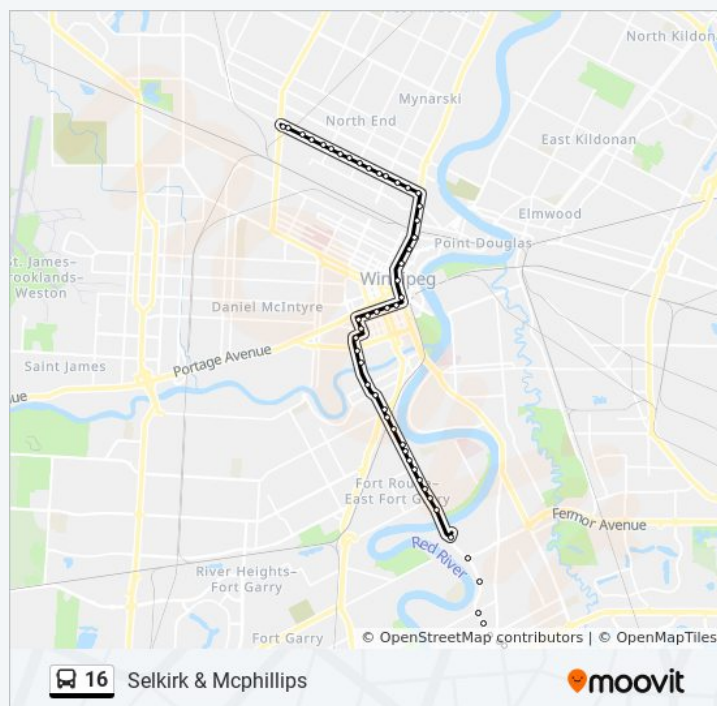

### 16 bus Info

**Direction:** Selkirk & McPhillips

**Stops:** 57

**Trip Duration:** 41 min

**Line Summary:**

Eastbound Graham at Edmonton (Rwb)

Eastbound Graham at Hargrave

Eastbound Graham at Smith