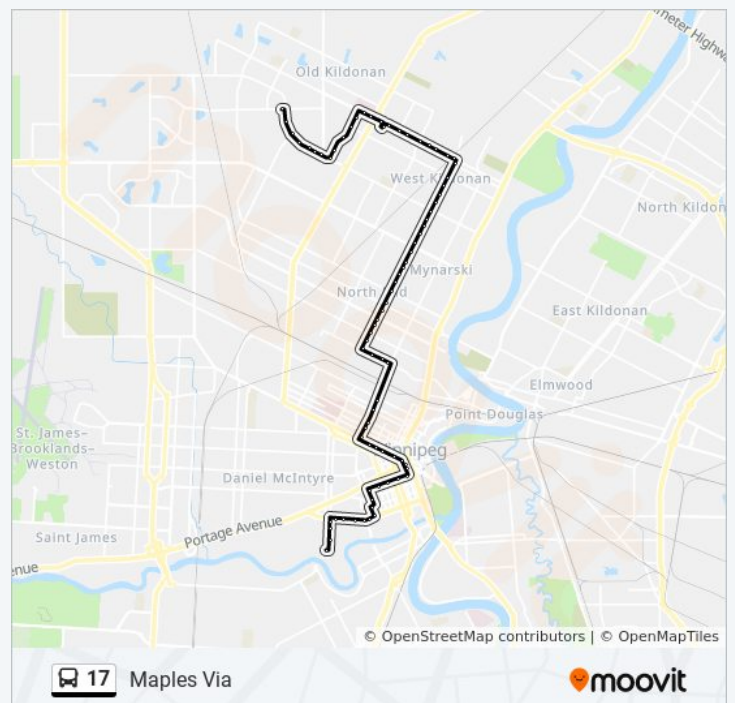

Eastbound Graham at Edmonton (Rwb)

Eastbound Graham at Hargrave

Eastbound Graham at Smith

Eastbound Graham at Fort (Wpg Square)

Northbound Fort at Graham North

Northbound Fort at Portage

Westbound Notre Dame at Albert

Maples Via Route Timetable:

Sunday	10:34 AM - 6:12 PM
Monday	5:16 AM - 8:28 PM
Tuesday	5:16 AM - 8:28 PM
Wednesday	5:16 AM - 8:28 PM
Thursday	5:16 AM - 8:28 PM
Friday	10:34 AM - 6:12 PM
Saturday	6:19 AM - 5:18 PM

17 bus Info

Direction: Maples Via

Stops: 79

Trip Duration: 52 min

Line Summary:

Northbound Isabel at William

Northbound Isabel at Ross

Northbound Isabel at Logan