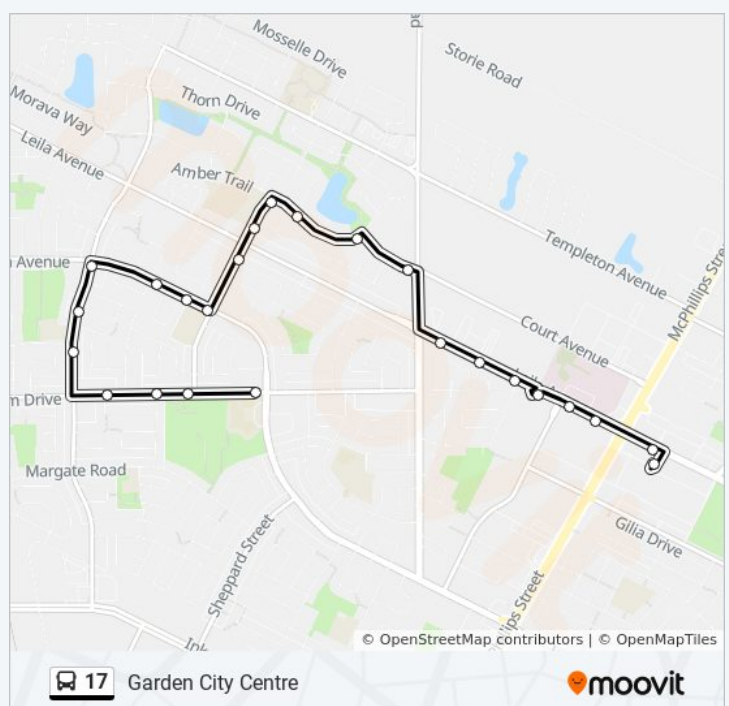

Eastbound Leila at Pipeline

Eastbound Leila at Simkin West

Eastbound Leila at Simkin

Eastbound Leila at Leila Loop

Eastbound Leila at Watson (Seven Oaks Hospital)

Eastbound Leila at Watson East

Eastbound Leila at McPhillips East

17 bus Info

Direction: Garden City Centre

Stops: 24

Trip Duration: 10 min

Line Summary:

Northbound Garden City Terminal at Garden City Centre (17 Misericordia)

Direction: Maples Via

79 stops

[VIEW LINE SCHEDULE](#)

Eastbound Wolseley at Misericordia Health Centre

Northbound Sherbrook at Westminster

Northbound Sherbrook at Sara

Northbound Sherbrook at Broadway South

Eastbound Broadway at Furby

Eastbound Broadway at Young