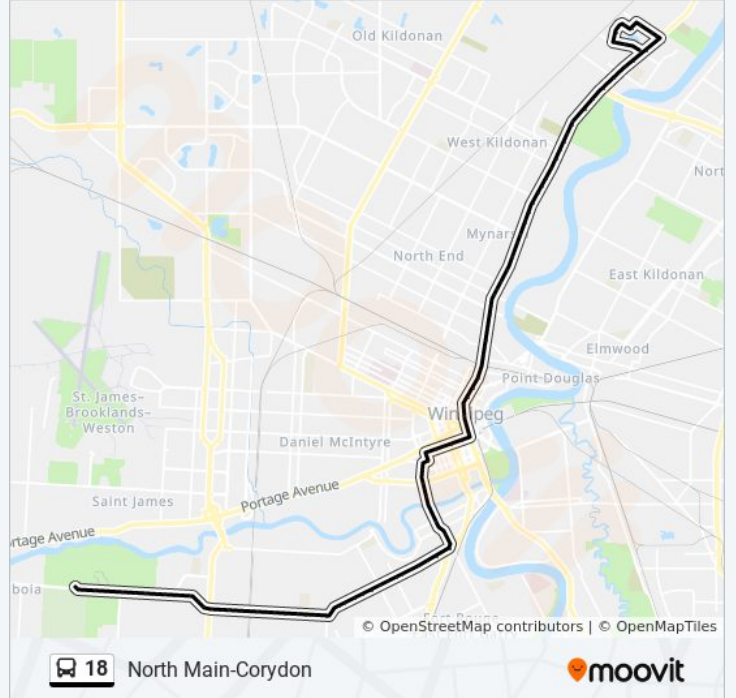

Southbound Main at College

Southbound Main at Redwood

Southbound Main at Alfred

Southbound Main at Magnus

Southbound Main at Selkirk

Southbound Main at Stella

Southbound Main at Dufferin

Southbound Main at Jarvis

Southbound Main at Henry

Southbound Main at Alexander

Southbound Main at James

Southbound Main at William (City Hall)

Southbound Main at Mcdermot

Southbound Main at Pioneer

Westbound Graham at Garry (Wpg Square)

Westbound Graham at Donald (Canada Life Centre)

Westbound Graham at Edmonton (Rwb)

Westbound Graham at Vaughan (The Bay)

Southbound Vaughan at St. Mary

Southbound Osborne at York

Southbound Osborne at Broadway (Legislature)

Southbound Osborne at Granite

Southbound Osborne at River

Southbound Osborne at Wardlaw

Southbound Pembina at Osborne Junction

Westbound Corydon at Nassau

Westbound Corydon at Daly

Westbound Corydon at Hugo