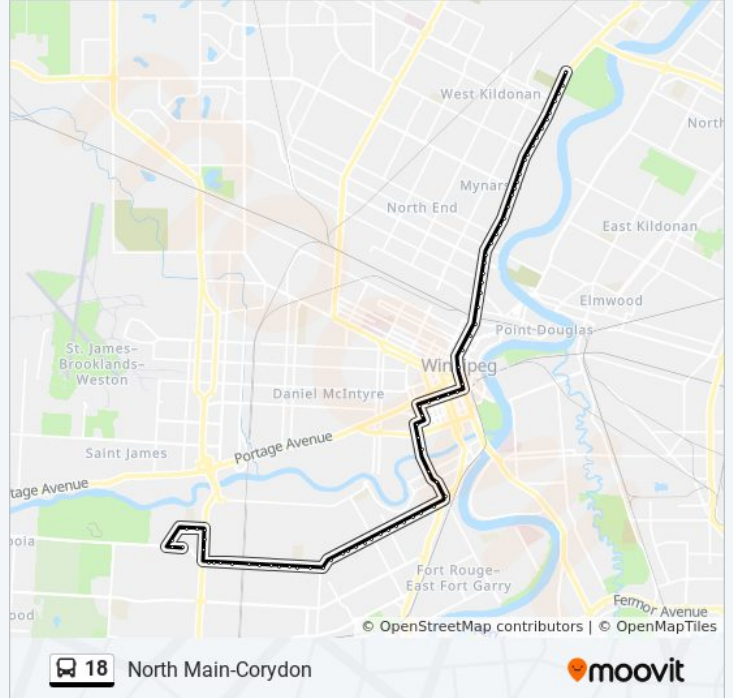

Eastbound Corydon at Niagara

Eastbound Corydon at Ash

Eastbound Corydon at Elm

Eastbound Corydon at Waverley

Eastbound Corydon at Cambridge East

Eastbound Corydon at Thurso

Eastbound Corydon at Rockwood

Eastbound Corydon at Wilton

Eastbound Corydon at Guelph

Eastbound Corydon at Harrow

Eastbound Corydon at Stafford

Eastbound Corydon at Wentworth

Eastbound Corydon at Lilac

Eastbound Corydon at Arbuthnot

Eastbound Corydon at Cockburn

Eastbound Corydon at Hugo

Eastbound Corydon at Daly

Eastbound Corydon at Nassau

Northbound Osborne at Osborne Junction

Northbound Osborne at Stradbrook

Northbound Osborne at River

Northbound Osborne at Assiniboine

Northbound Osborne at Broadway (Legislature)

Northbound Osborne at York

Northbound Vaughan at St. Mary

Northbound Vaughan at Graham (The Bay)

Eastbound Graham at Edmonton (Rwb)

Eastbound Graham at Hargrave

Eastbound Graham at Smith

Eastbound Graham at Fort (Wpg Square)

Northbound Main at Pioneer

Northbound Main at Mcdermot

Northbound Main at James (Concert Hall)