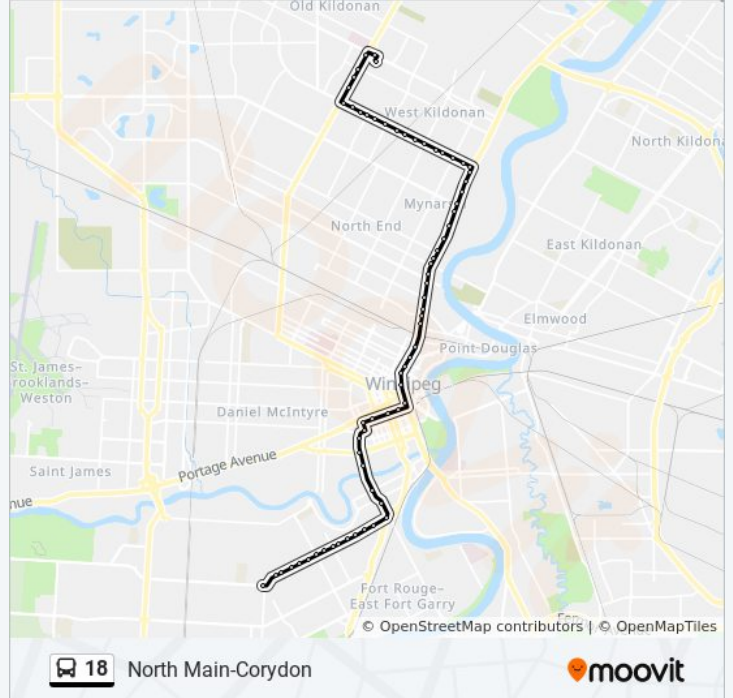

18 bus Info

Direction: Corydon & Cambridge

Stops: 68

Trip Duration: 54 min

Line Summary:

Eastbound Jefferson at Main
Southbound Main at Jefferson
Southbound Main at Rupertsland
Southbound Main at Mcadam
Southbound Main at Inkster
Southbound Main at Polson
Southbound Main at Cathedral
Southbound Main at Church
Southbound Main at Mountain
Southbound Main at College
Southbound Main at Redwood
Southbound Main at Alfred
Southbound Main at Magnus
Southbound Main at Selkirk
Southbound Main at Stella
Southbound Main at Dufferin
Southbound Main at Jarvis
Southbound Main at Henry
Southbound Main at Alexander
Southbound Main at James
Southbound Main at William (City Hall)
Southbound Main at Mcdermot
Southbound Main at Pioneer
Westbound Graham at Garry (Wpg Square)
Westbound Graham at Donald (Canada Life Centre)
Westbound Graham at Edmonton (Rwb)
Westbound Graham at Vaughan (The Bay)
Southbound Vaughan at St. Mary
Southbound Osborne at York
Southbound Osborne at Broadway (Legislature)
Southbound Osborne at Granite
Southbound Osborne at River

Southbound Osborne at Wardlaw

Southbound Pembina at Osborne Junction

Westbound Corydon at Nassau

Westbound Corydon at Daly

Westbound Corydon at Hugo

Westbound Corydon at Cockburn

Westbound Corydon at Arbuthnot

Westbound Corydon at Cambridge West

Direction: Garden City Centre Via Jefferson

93 stops

[VIEW LINE SCHEDULE](#)

Westbound Zoo at Zoo Loop

Eastbound Roblin at Shaftesbury West

Eastbound Corydon at Shaftesbury