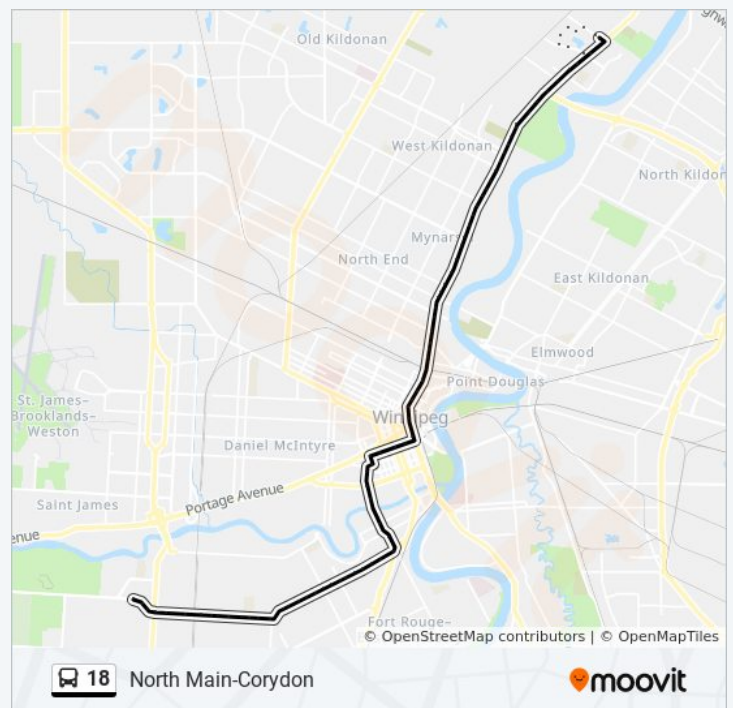

Direction: Tuxedo

Stops: 87

Trip Duration: 54 min

Line Summary:

Southbound Main at Church

Southbound Main at Mountain

Southbound Main at College

Southbound Main at Redwood