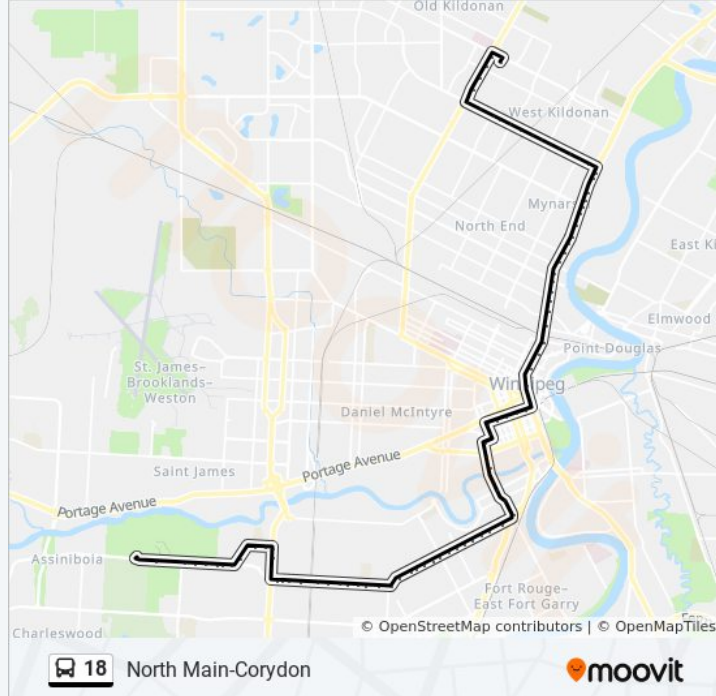

Northbound Osborne at Osborne Junction

Northbound Osborne at Stradbrook

Northbound Osborne at River

Northbound Osborne at Assiniboine

Northbound Osborne at Broadway (Legislature)

Northbound Osborne at York

Northbound Vaughan at St. Mary

Northbound Vaughan at Graham (The Bay)

Eastbound Graham at Edmonton (Rwb)

Eastbound Graham at Hargrave

Eastbound Graham at Smith

Eastbound Graham at Fort (Wpg Square)

Northbound Main at Pioneer