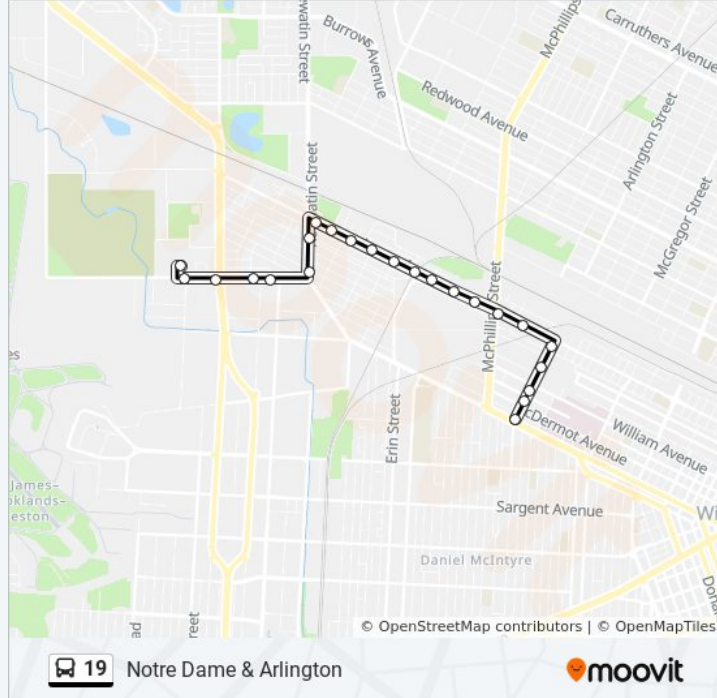

**19 bus Info**  
**Direction:** Downtown  
**Stops:** 36  
**Trip Duration:** 23 min  
**Line Summary:**

- Westbound Marion at Dufresne
- Northbound Youville at Goulet
- Westbound Goulet at Des Meurons
- Westbound Goulet at Braemar
- Westbound Goulet at Traverse
- Westbound Goulet at Kenny
- Westbound Goulet at Tache
- Westbound Goulet at St. Mary's
- Northbound Queen Elizabeth at Mayfair
- Northbound Main at Assiniboine
- Northbound Main at Broadway (Union Station)
- Westbound St Mary at Fort
- Northbound Fort at Graham
- Northbound Fort at Graham North
- Westbound Portage at Garry

**19 bus Info**

**Direction:** Notre Dame & Arlington

**Stops:** 23

**Trip Duration:** 8 min

**Line Summary:**

Southbound Arlington at Logan

Southbound Arlington at Ross

Southbound Arlington at William

Southbound Arlington at Bannatyne

Southbound Arlington at Winnipeg

Westbound Marion at Archibald

Westbound Marion at Dufresne

Northbound Youville at Goulet

Westbound Goulet at Des Meurons

Westbound Goulet at Braemar

Westbound Goulet at Traverse

Westbound Goulet at Kenny

Westbound Goulet at Tache