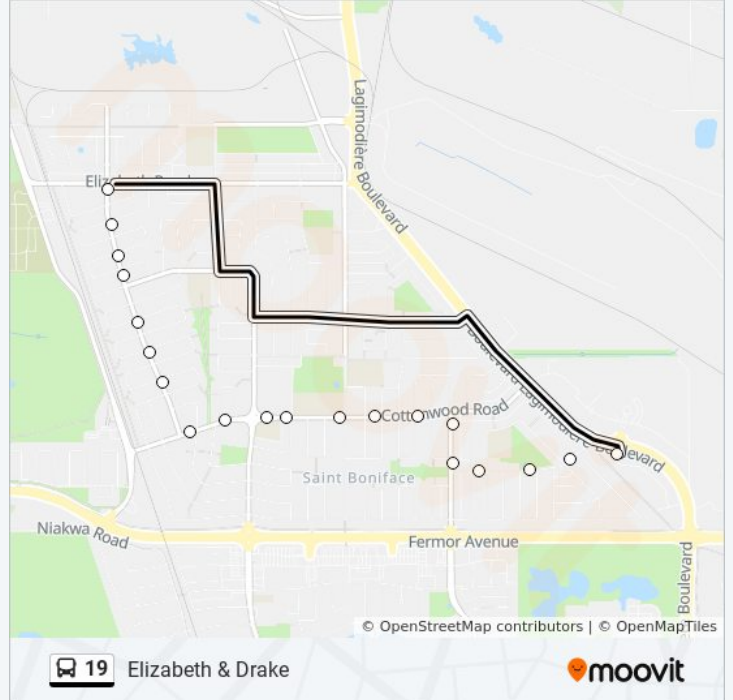

**19 bus Info**  
**Direction:** Downtown  
**Stops:** 36  
**Trip Duration:** 23 min  
**Line Summary:**

- Westbound Marion at Dufresne
- Northbound Youville at Goulet
- Westbound Goulet at Des Meurons
- Westbound Goulet at Braemar
- Westbound Goulet at Traverse
- Westbound Goulet at Kenny
- Westbound Goulet at Tache
- Westbound Goulet at St. Mary's
- Northbound Queen Elizabeth at Mayfair
- Northbound Main at Assiniboine
- Northbound Main at Broadway (Union Station)
- Westbound St Mary at Fort
- Northbound Fort at Graham
- Northbound Fort at Graham North
- Westbound Portage at Garry

**Direction: Elizabeth & Drake**

20 stops

[VIEW LINE SCHEDULE](#)

- Westbound Paterson at Lagimodiere
- Westbound Paterson at Lochmoor
- Westbound Paterson at Peterboro
- Westbound Paterson at Lomond
- Northbound Westmount at Maywood
- Northbound Westmount at Lachine
- Westbound Cottonwood at Westmount
- Westbound Cottonwood at Brebeuf
- Westbound Cottonwood at Speers
- Westbound Cottonwood at Canberra
- Westbound Cottonwood at Autumnwood
- Westbound Cottonwood at Cypress
- Westbound Cottonwood at Drake
- Northbound Drake at Bittersweet

**19 bus Info**

**Direction:** Elizabeth & Drake

**Stops:** 20

**Trip Duration:** 7 min

**Line Summary:**

Northbound Drake at Burning Bush

Northbound Drake at Blackberry

Northbound Drake at Applewood

Northbound Drake at Almond

Northbound Drake at Alderwood

Northbound Drake at Elizabeth

**Direction: Notre Dame & Arlington**

23 stops

[VIEW LINE SCHEDULE](#)

Westbound Rrc Polytech at Rrc Polytech (19 Via Logan)