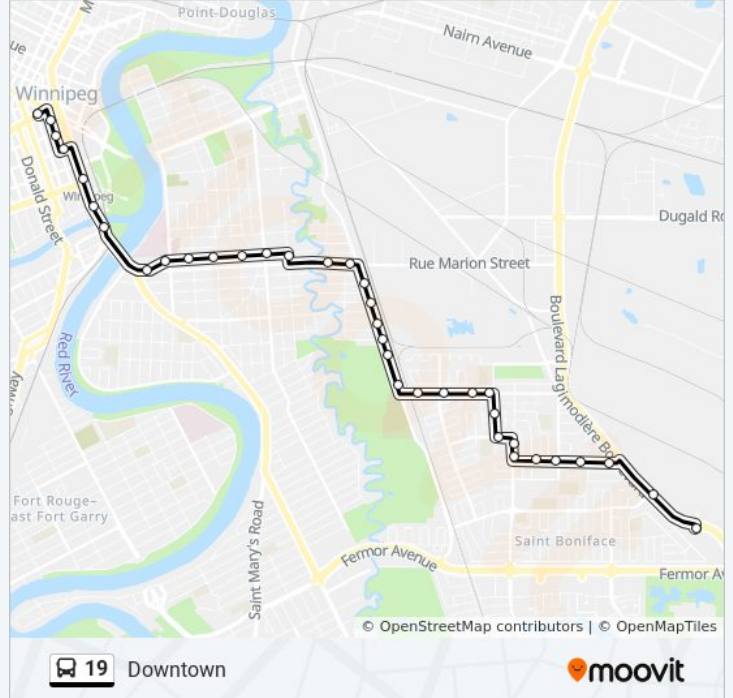

**Direction: Downtown**  
 36 stops  
[VIEW LINE SCHEDULE](#)

**19 bus Time Schedule**  
 Downtown Route Timetable:

|           |                 |
|-----------|-----------------|
| Sunday    | 6:41 PM         |
| Monday    | Not Operational |
| Tuesday   | Not Operational |
| Wednesday | Not Operational |
| Thursday  | Not Operational |
| Friday    | 6:41 PM         |
| Saturday  | Not Operational |

**19 bus Info**  
**Direction:** Downtown  
**Stops:** 36  
**Trip Duration:** 23 min  
**Line Summary:**

- Westbound Marion at Dufresne
- Northbound Youville at Goulet
- Westbound Goulet at Des Meurons
- Westbound Goulet at Braemar
- Westbound Goulet at Traverse
- Westbound Goulet at Kenny
- Westbound Goulet at Tache
- Westbound Goulet at St. Mary's
- Northbound Queen Elizabeth at Mayfair
- Northbound Main at Assiniboine
- Northbound Main at Broadway (Union Station)
- Westbound St Mary at Fort
- Northbound Fort at Graham
- Northbound Fort at Graham North
- Westbound Portage at Garry

**Direction: Elizabeth & Drake**

20 stops

[VIEW LINE SCHEDULE](#)

- Westbound Paterson at Lagimodiere
- Westbound Paterson at Lochmoor
- Westbound Paterson at Peterboro
- Westbound Paterson at Lomond
- Northbound Westmount at Maywood
- Northbound Westmount at Lachine
- Westbound Cottonwood at Westmount
- Westbound Cottonwood at Brebeuf
- Westbound Cottonwood at Speers
- Westbound Cottonwood at Canberra
- Westbound Cottonwood at Autumnwood
- Westbound Cottonwood at Cypress
- Westbound Cottonwood at Drake
- Northbound Drake at Bittersweet