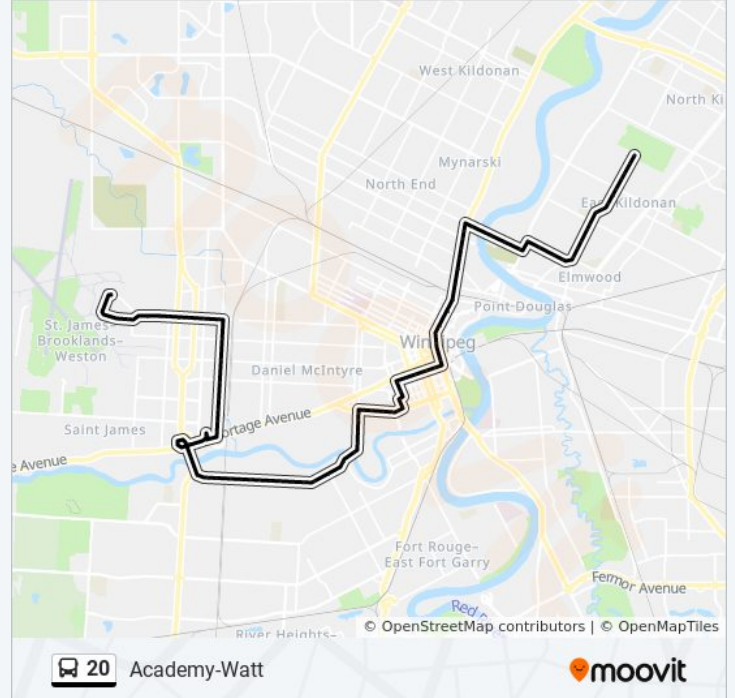

Westbound Johnson at Roch

Westbound Johnson at Brazier

Westbound Johnson at Henderson

**Direction:** Henderson

**Stops:** 18

**Trip Duration:** 8 min

**Line Summary:**

**Direction: Watt & Leighton**

Eastbound Academy at Wellington Crescent

Northbound Sherbrook at West Gate

Northbound Sherbrook at Misericordia Health Ctr

Northbound Sherbrook at Westminster

Northbound Sherbrook at Sara

Northbound Sherbrook at Broadway South

Eastbound Broadway at Furby

Eastbound Broadway at Young

Eastbound Broadway at Balmoral

Eastbound Broadway at Osborne

Eastbound Broadway at Osborne East  
(Legislature)

Northbound Memorial at Broadway

Northbound Memorial at York

Northbound Vaughan at St. Mary

Northbound Vaughan at Graham (The Bay)

Eastbound Graham at Edmonton (Rwb)

Eastbound Graham at Hargrave

Eastbound Graham at Smith

Eastbound Graham at Fort (Wpg Square)

Northbound Main at Pioneer