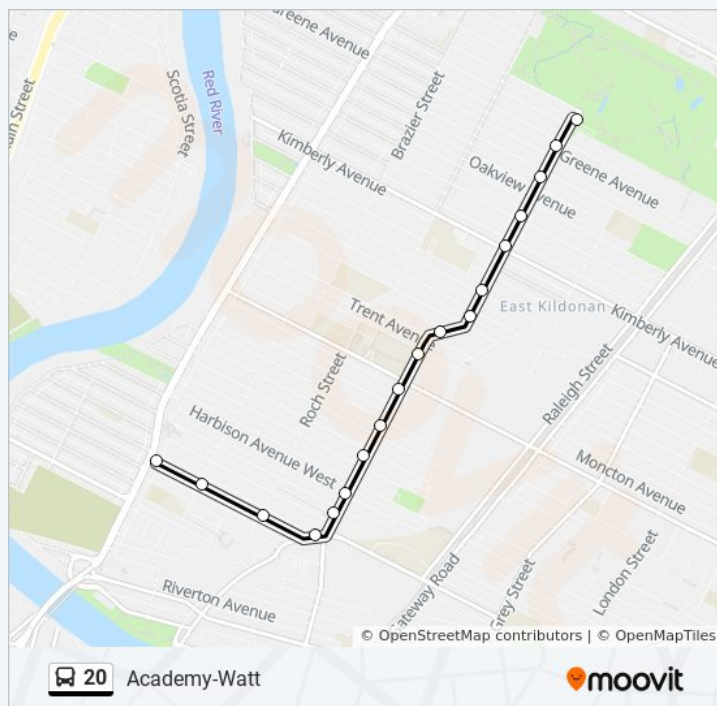

**20 bus Info**

Southbound Watt at Trent

Southbound Watt at Munroe

Southbound Watt at Washington

Southbound Watt at Bowman

Southbound Watt at Harbison

Southbound Watt at Union

Southbound Levis at Johnson

Westbound Johnson at Roch

Westbound Johnson at Brazier

Westbound Johnson at Henderson

**Direction:** Henderson

**Stops:** 18

**Trip Duration:** 8 min

**Line Summary:**

**Direction: Watt & Leighton**

84 stops

[VIEW LINE SCHEDULE](#)

Westbound Wellington at Airport Terminal (Rte 20)

Eastbound Wellington at Aviation Museum

Eastbound Wellington at Flight

Eastbound Wellington at Canada Post

Eastbound Wellington at Berry West

Eastbound Wellington at Berry

Eastbound Wellington at King Edward

Eastbound Wellington at Bradford

Eastbound Wellington at St James

Eastbound Wellington at Empress

Southbound Empress at Sargent

Southbound Empress at Ellice