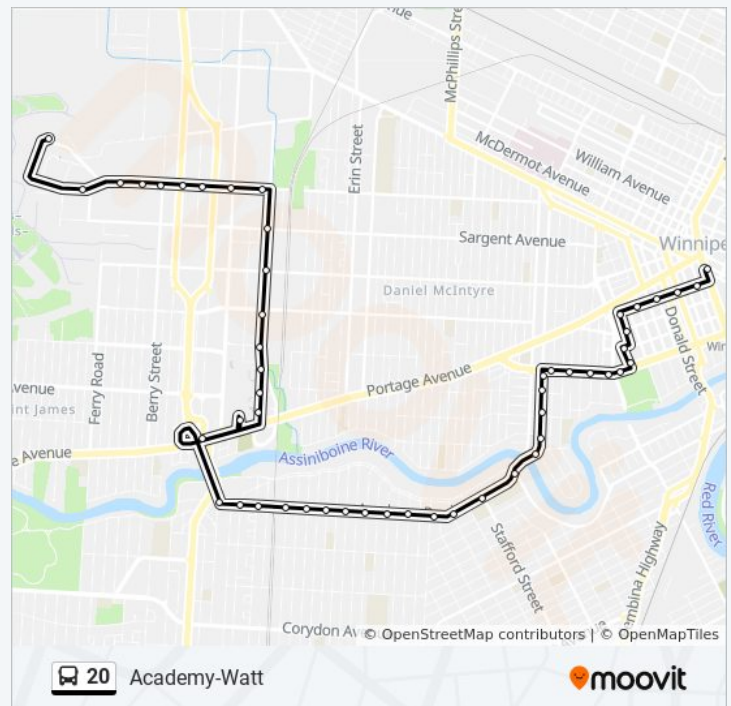

**Direction:** Fort & Portage

**Stops:** 52

**Trip Duration:** 37 min

**Line Summary:**

Eastbound Academy at Stafford

Eastbound Academy at Wellington Crescent

Northbound Sherbrook at West Gate

Northbound Sherbrook at Misericordia Health Ctr

Northbound Sherbrook at Westminster

Northbound Sherbrook at Sara

Northbound Sherbrook at Broadway South

Eastbound Broadway at Furby

Eastbound Broadway at Young

Eastbound Broadway at Balmoral

Eastbound Broadway at Osborne

Eastbound Graham at Hargrave

Eastbound Graham at Smith

Eastbound Graham at Fort (Wpg Square)

Northbound Main at Pioneer

**Direction: Henderson**

18 stops

[VIEW LINE SCHEDULE](#)

Northbound Leighton at Leighton Loop

Westbound Johnson at Roch

Westbound Johnson at Brazier

Westbound Johnson at Henderson

**Direction:** Henderson

**Stops:** 18

**Trip Duration:** 8 min

**Line Summary:**

**Direction: Watt & Leighton**