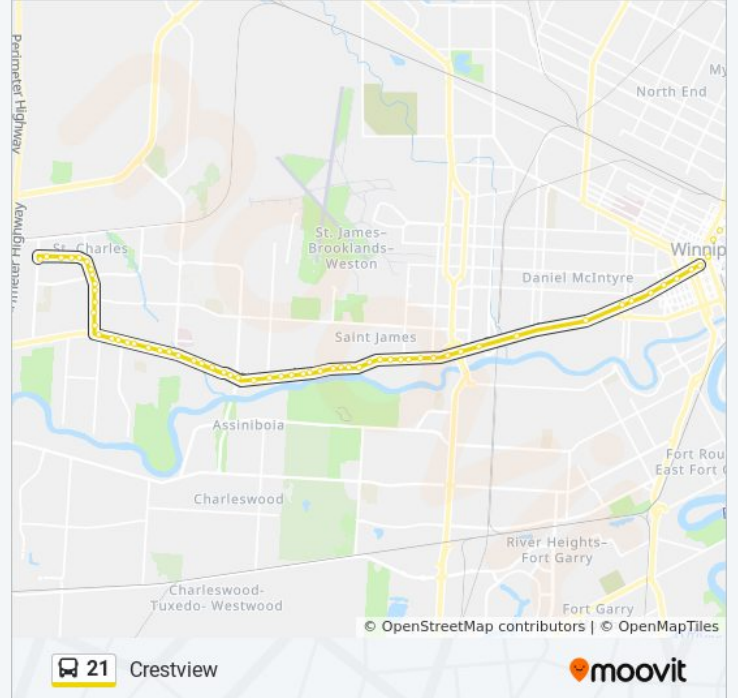

Westbound Portage at Moray

Westbound Portage at Aldine

Westbound Portage at Thompson

Westbound Portage at Harcourt

Westbound Portage at Ronald

Westbound Portage at Booth

Westbound Portage at Sturgeon

Westbound Portage at Woodlands

Westbound Portage at Country Club

Westbound Portage at Greenway

Westbound Portage at School

Westbound Portage at Vimy

Westbound Portage at Parkhill

Westbound Portage at Muriel

Westbound Portage at Cavalier

Northbound Cavalier at Portage

Northbound Cavalier at Danbury

Northbound Cavalier at Ness

Northbound Cavalier at Bancroft

Northbound Cavalier at Hillary

Northbound Cavalier at Hamilton

Northbound Cavalier at Gerrond

Northbound Cavalier at Voyageur

Eastbound Pacific at Martha

Westbound Market at Main (Concert Hall)

Southbound Main at Lombard

Westbound Portage at Garry

Westbound Portage at Donald (Canada Life Centre)

Westbound Portage at Edmonton (Portage Place)