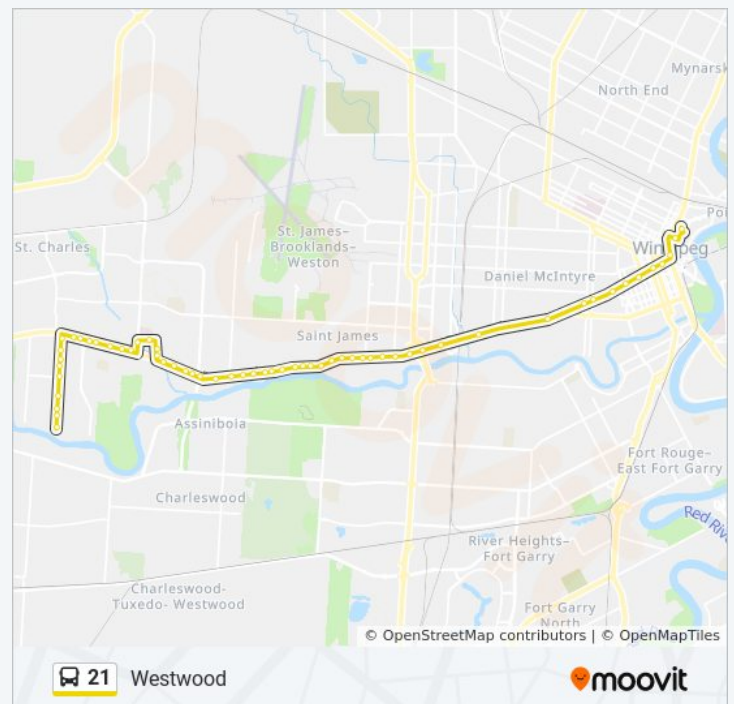

Westbound Portage at Burnell

Westbound Portage at Valour

Westbound Portage at Tylehurst (Polo Park)

Westbound Portage at Century

Westbound Portage at Queen

Westbound Portage at Berry

Westbound Portage at Marjorie

Westbound Portage at Collegiate

Westbound Portage at Inglewood

Westbound Portage at Amherst

Westbound Portage at Albany

Westbound Portage at Linwood

Westbound Portage at Overdale (Assiniboine Park)

Westbound Portage at Belvidere

Westbound Portage at Woodlawn (Deer Lodge Centre)

Westbound Portage at Sharp

Westbound Portage at Conway

Westbound Portage at Mount Royal East

Westbound Portage at Mount Royal

Westbound Portage at Trill

Sunday	Not Operational
Monday	5:10 AM - 8:39 PM
Tuesday	5:10 AM - 8:39 PM
Wednesday	5:10 AM - 8:39 PM
Thursday	5:10 AM - 8:39 PM
Friday	Not Operational
Saturday	5:10 AM - 8:36 PM

21 bus Info

Direction: Westwood

Stops: 58

Trip Duration: 43 min

Line Summary:

Westbound Portage at Strathmillan
Westbound Portage at Whytewold
Westbound Portage at Rita
Westbound Portage at Moray
Westbound Portage at Aldine
Westbound Portage at Thompson
Westbound Portage at Harcourt
Westbound Portage at Ronald
Northbound Booth at Portage
Northbound Booth at Lodge (Assiniboine Clinic)
Westbound Pearl Mcgonigal at Grace Hospital
(11, 21)
Southbound Sturgeon at Portage North
Westbound Portage at Woodlands
Westbound Portage at Country Club
Westbound Portage at Greenway
Westbound Portage at School
Westbound Portage at Vimy
Westbound Portage at Parkhill
Westbound Portage at Muriel
Southbound Rouge at Portage
Southbound Rouge at Davis
Southbound Rouge at Allard
Southbound Rouge at Galinee
Southbound Rouge at Sansome
Southbound Rouge at Browning
Southbound Rouge at Erlandson
Southbound Rouge at West
Northbound Rouge at Rouge Loop