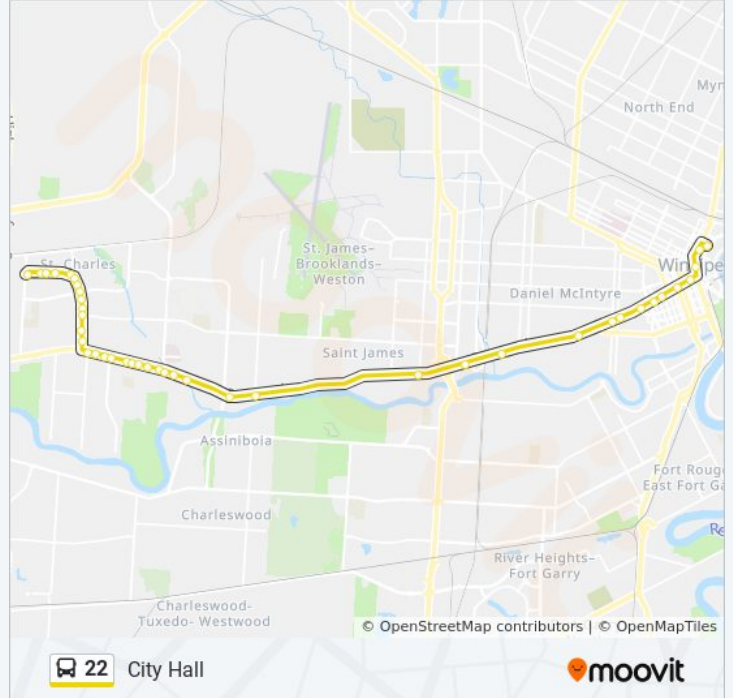

Use the Moovit App to find the closest 22 bus station near you and find out when is the next 22 bus arriving.

Direction: City Hall
 41 stops
[VIEW LINE SCHEDULE](#)

22 bus Time Schedule
 City Hall Route Timetable:

22 bus Info
Direction: City Hall
Stops: 41
Trip Duration: 37 min
Line Summary:

- Eastbound Portage at Woodlands
- Eastbound Portage at Sturgeon
- Eastbound Portage at Oakdean
- Eastbound Portage at Woodhaven
- Eastbound Portage at Ainslie
- Eastbound Portage at Whytewold
- Eastbound Portage at Cavell
- Eastbound Portage at Tylehurst (Polo Park)
- Eastbound Portage at Craig
- Eastbound Portage at Arlington
- Eastbound Portage at Maryland
- Eastbound Portage at Sherbrook
- Eastbound Portage at Balmoral (U Of Winnipeg)
- Eastbound Portage at Vaughan (The Bay)
- Eastbound Portage at Edmonton (Portage Place)
- Eastbound Portage at Donald (Canada Life Centre)
- Eastbound Portage at Fort
- Northbound Main at Mcdermot
- Northbound Main at James (Concert Hall)
- Eastbound Pacific at Martha

Direction: Crestview

40 stops

[VIEW LINE SCHEDULE](#)

- Eastbound Pacific at Martha
- Westbound Market at Main (Concert Hall)
- Southbound Main at Lombard
- Westbound Portage at Garry
- Westbound Portage at Donald (Canada Life Centre)
- Westbound Portage at Edmonton (Portage Place)
- Westbound Portage at Colony
- Westbound Portage at Spence (U Of W)