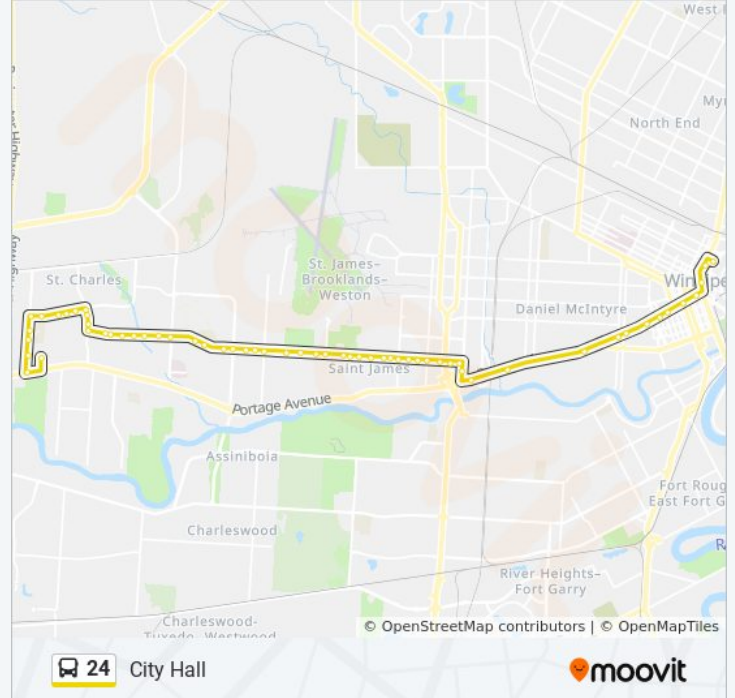

Eastbound Ness at Winchester

Eastbound Ness at Albany

Eastbound Ness at Sackville

Eastbound Ness at Rutland

Eastbound Ness at Ferry

Eastbound Ness at Roseberry

Eastbound Ness at Marjorie

Eastbound Ness at Berry

Eastbound Ness at Queen

Eastbound Ness at Kensington

Eastbound Ness at St. James

Southbound St James at Ness South

Eastbound Portage at Tylehurst (Polo Park)

Eastbound Portage at Craig

Eastbound Portage at Arlington

Eastbound Portage at Maryland

Eastbound Portage at Sherbrook

Eastbound Portage at Balmoral (U Of Winnipeg)

Eastbound Portage at Vaughan (The Bay)

Eastbound Portage at Edmonton (Portage Place)

Eastbound Portage at Donald (Canada Life Centre)

Eastbound Portage at Fort

Northbound Main at Mcdermot

Northbound Main at James (Concert Hall)

Eastbound Pacific at Martha

Direction: Polo Park

50 stops

[VIEW LINE SCHEDULE](#)

Eastbound Unicity at Unicity Terminal (24)