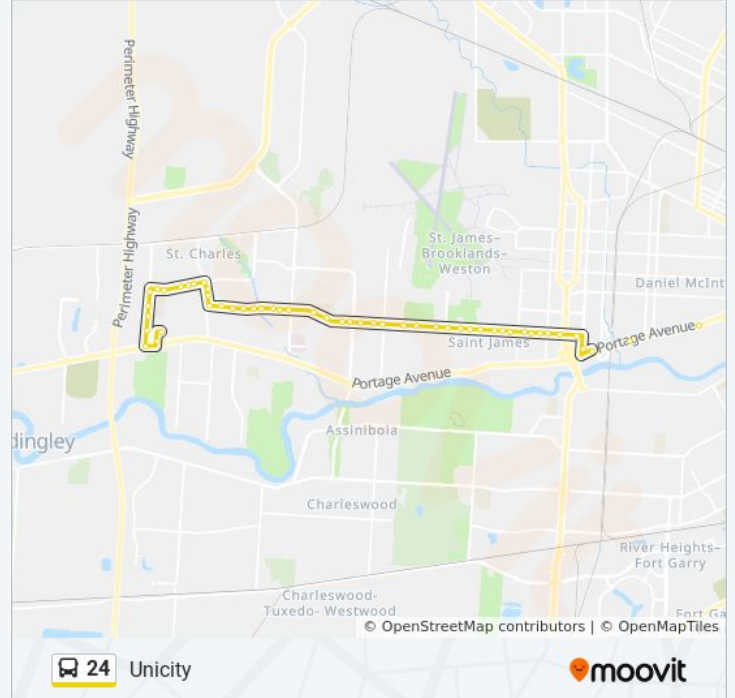

24 bus Info

Direction: Unicity

Stops: 61

Trip Duration: 43 min

Line Summary:

Westbound Ness at Marjorie
Westbound Ness at Parkview
Westbound Ness at Collegiate
Westbound Ness at Rutland
Westbound Ness at Sackville
Westbound Ness at Albany
Westbound Ness at Winchester
Westbound Ness at Mandeville
Westbound Ness at Woodlawn
Westbound Ness at Air Force
Westbound Ness at Conway
Westbound Ness at Mount Royal
Westbound Ness at Davidson
Westbound Ness at Whytefold
Westbound Ness at Rita
Westbound Ness at Braintree
Westbound Ness at Moray
Westbound Ness at Wallasey
Westbound Ness at Harcourt
Westbound Ness at Prairie View
Westbound Ness at Sturgeon
Westbound Ness at Pebblewood
Westbound Ness at Heritage
Westbound Ness at Valley View
Westbound Ness at School
Westbound Ness at Vimy
Westbound Ness at Parkdale
Westbound Ness at Muriel
Westbound Ness at Cavalier
Northbound Cavalier at Bancroft
Northbound Cavalier at Hillary
Westbound Hamilton at Cavalier
Westbound Hamilton at Cavalier West

Westbound Hamilton at Chapman East

Westbound Hamilton at Chapman

Westbound Hamilton at Redfern

Westbound Hamilton at Knox

Southbound Buchanan at Hamilton

Southbound Buchanan at Ness

Southbound Buchanan at Fairlane

Southbound Buchanan at Livinia

Southbound Buchanan at Portage

Northbound Unicity West Access at Unicity
(Shoppers Drugs)

Eastbound Unicity at Unicity Terminal (24)

24 bus time schedules and route maps are available in an offline PDF at moovitapp.com. Use the [Moovit App](#) to see live bus times, train schedule or subway schedule, and step-by-step directions for all public transit in Winnipeg.