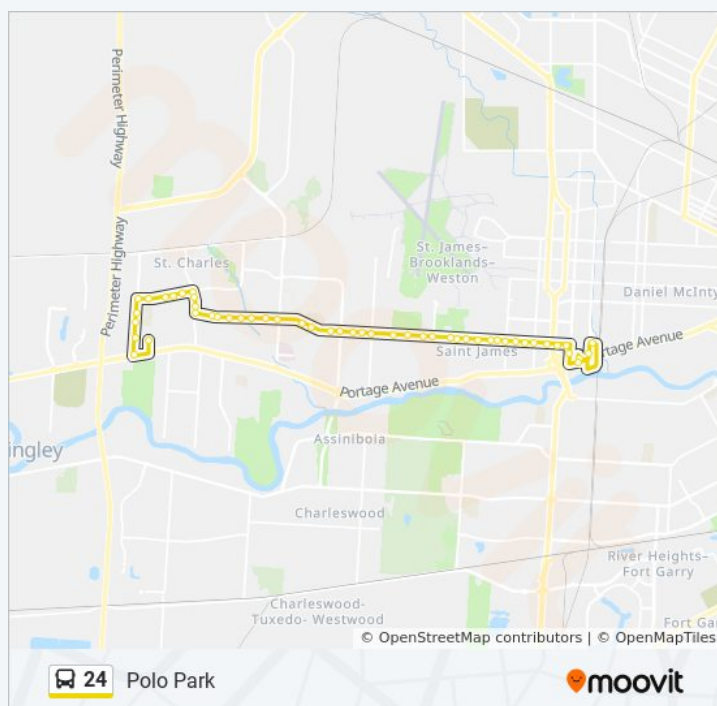

Eastbound Portage at Donald (Canada Life Centre)

Eastbound Portage at Fort

Northbound Main at Mcdermot

Northbound Main at James (Concert Hall)

Eastbound Pacific at Martha

Direction: Polo Park

50 stops

[VIEW LINE SCHEDULE](#)

Eastbound Unicity at Unicity Terminal (24)

Westbound Portage at Buchanan

Northbound Buchanan at Livinia

Northbound Buchanan at Fairlane

Northbound Buchanan at Ness

Northbound Buchanan at Hamilton

Eastbound Hamilton at Knox

Eastbound Hamilton at Chapman

Eastbound Hamilton at Chapman East

Eastbound Hamilton at Cavalier West

Eastbound Hamilton at Cavalier

Southbound Cavalier at Morgan

Southbound Cavalier at Bancroft

Southbound Cavalier at Ness

Eastbound Ness at Muriel

Eastbound Ness at Parkdale

Eastbound Ness at Vimy

Eastbound Ness at School

Eastbound Ness at Kirby

Eastbound Ness at Pebblewood

Eastbound Ness at Sturgeon

Eastbound Ness at Prairie View

Eastbound Ness at Harcourt

Eastbound Ness at Wallasey

24 bus Time Schedule

Polo Park Route Timetable:

Sunday	12:12 AM - 11:59 PM
Monday	6:47 PM - 11:52 PM
Tuesday	12:17 AM - 11:52 PM
Wednesday	12:17 AM - 11:52 PM
Thursday	12:17 AM - 11:52 PM
Friday	12:17 AM - 11:59 PM
Saturday	7:01 PM - 11:45 PM

24 bus Info

Direction: Polo Park

Stops: 50

Trip Duration: 26 min

Line Summary: