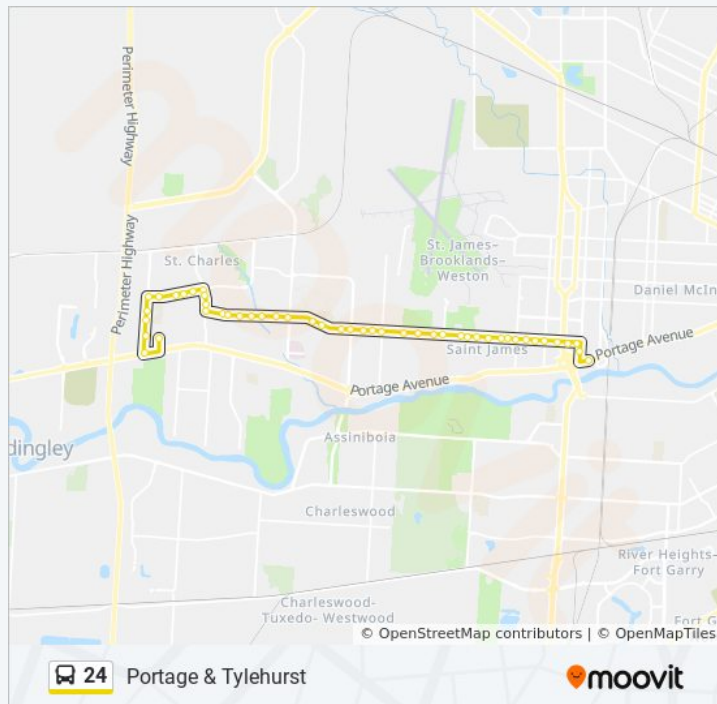

Eastbound Ness at Mount Royal

Eastbound Ness at Conway

Eastbound Ness at Sharp

Eastbound Ness at Woodlawn

Eastbound Ness at Mandeville

Eastbound Ness at Winchester

Eastbound Ness at Albany

Thursday 1:05 AM

Friday 1:05 AM

Saturday 6:33 PM

24 bus Info

Direction: Portage & Tylehurst

Stops: 47

Trip Duration: 20 min

Line Summary:

Eastbound Ness at Sackville

Eastbound Ness at Rutland

Eastbound Ness at Ferry

Eastbound Ness at Roseberry

Eastbound Ness at Marjorie

Eastbound Ness at Berry

Eastbound Ness at Queen

Eastbound Ness at Kensington

Eastbound Ness at St. James

Southbound St James at Ness South

Eastbound Portage at Tylehurst (Polo Park)

Direction: Unicity

61 stops

[VIEW LINE SCHEDULE](#)

Eastbound Pacific at Martha

Westbound Market at Main (Concert Hall)

Southbound Main at Lombard