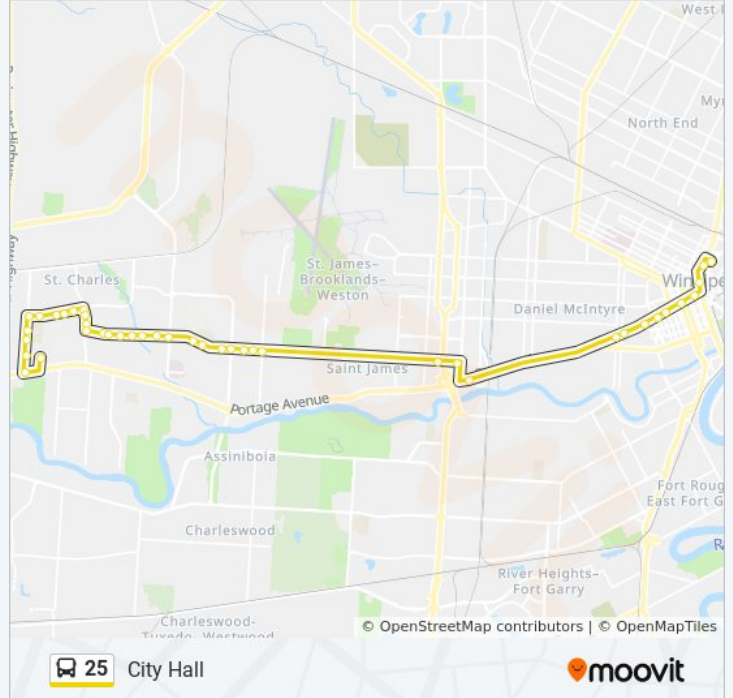

25 bus Info

Direction: City Hall

Stops: 41

Trip Duration: 42 min

Line Summary:

- Eastbound Ness at Harcourt
- Eastbound Ness at Wallasey
- Eastbound Ness at Moray
- Eastbound Ness at Braintree
- Eastbound Ness at Rita
- Eastbound Ness at Whytefold
- Eastbound Ness at Queen
- Eastbound Ness at St. James
- Eastbound Portage at Tylehurst (Polo Park)
- Eastbound Portage at Maryland
- Eastbound Portage at Sherbrook
- Eastbound Portage at Balmoral (U Of Winnipeg)
- Eastbound Portage at Vaughan (The Bay)
- Eastbound Portage at Edmonton (Portage Place)
- Eastbound Portage at Donald (Canada Life Centre)
- Eastbound Portage at Fort
- Northbound Main at Mcdermot
- Northbound Main at James (Concert Hall)
- Eastbound Pacific at Martha

Direction: Unicity

44 stops

[VIEW LINE SCHEDULE](#)

- Eastbound Pacific at Martha
- Westbound Market at Main (Concert Hall)
- Southbound Main at Lombard
- Westbound Portage at Garry
- Westbound Portage at Donald (Canada Life Centre)
- Westbound Portage at Edmonton (Portage Place)
- Westbound Portage at Colony
- Westbound Portage at Spence (U Of W)
- Westbound Portage at Sherbrook

25 bus Info

Direction: Unicity

Stops: 44

Trip Duration: 48 min

Line Summary:

Westbound Portage at Maryland

Westbound Portage at Tylehurst (Polo Park)

Westbound Ness at Madison