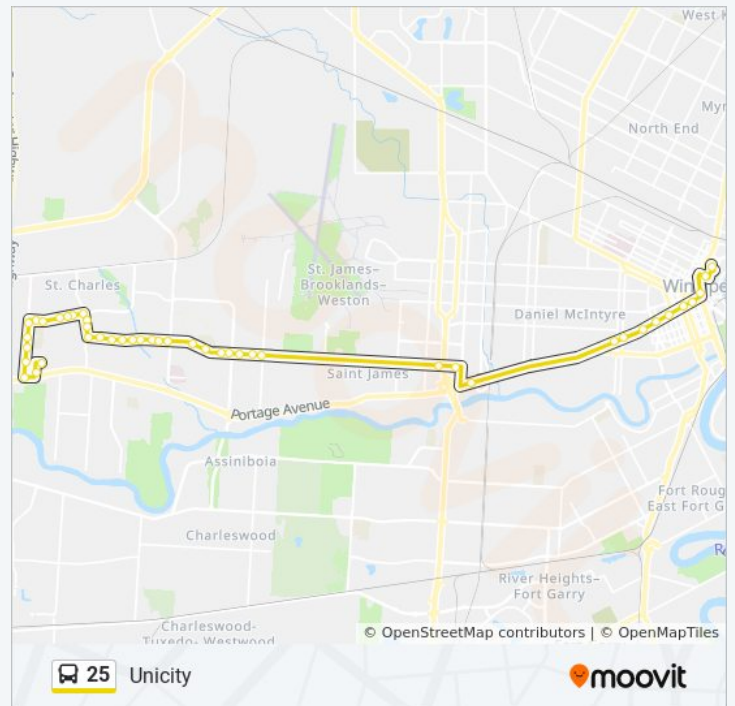

Direction: Unicity

44 stops

[VIEW LINE SCHEDULE](#)

- Eastbound Pacific at Martha
- Westbound Market at Main (Concert Hall)
- Southbound Main at Lombard
- Westbound Portage at Garry
- Westbound Portage at Donald (Canada Life Centre)
- Westbound Portage at Edmonton (Portage Place)
- Westbound Portage at Colony
- Westbound Portage at Spence (U Of W)
- Westbound Portage at Sherbrook

Westbound Ness at Cavalier

Northbound Cavalier at Bancroft

Northbound Cavalier at Hillary

Westbound Hamilton at Cavalier

Westbound Hamilton at Cavalier West

Westbound Hamilton at Chapman East

Westbound Hamilton at Chapman

Westbound Hamilton at Redfern

Westbound Hamilton at Knox

Southbound Buchanan at Hamilton

Southbound Buchanan at Ness

Southbound Buchanan at Fairlane

Southbound Buchanan at Livinia

Southbound Buchanan at Portage

Northbound Unicity West Access at Unicity
(Shoppers Drugs)

Eastbound Unicity at Unicity Terminal (11, 21, 25)

25 bus time schedules and route maps are available in an offline PDF at moovitapp.com. Use the [Moovit App](#) to see live bus times, train schedule or subway schedule, and step-by-step directions for all public transit in Winnipeg.