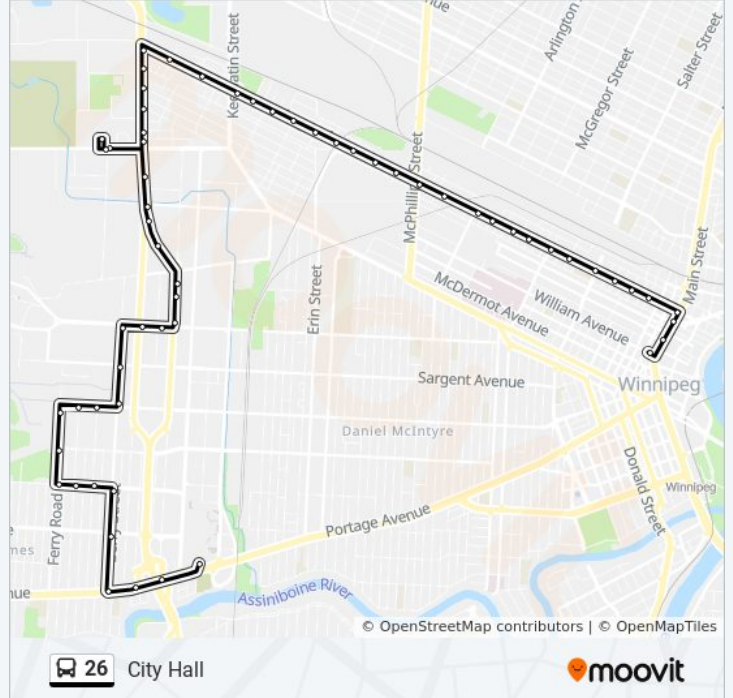

City Hall

Get The App

The 26 bus line (City Hall) has 3 routes. For regular weekdays, their operation hours are:  
 (1) City Hall: 5:35 AM - 6:10 PM (2) Polo Park: 5:33 AM - 5:26 PM (3) Portage & Tylehurst: 6:09 PM  
 Use the Moovit App to find the closest 26 bus station near you and find out when is the next 26 bus arriving.

**Direction: City Hall**  
 61 stops  
[VIEW LINE SCHEDULE](#)

**26 bus Time Schedule**  
 City Hall Route Timetable:

|           |                   |
|-----------|-------------------|
| Sunday    | Not Operational   |
| Monday    | 5:35 AM - 6:10 PM |
| Tuesday   | 5:35 AM - 6:10 PM |
| Wednesday | 5:35 AM - 6:10 PM |
| Thursday  | 5:35 AM - 6:10 PM |
| Friday    | Not Operational   |
| Saturday  | 7:47 AM - 6:10 PM |

**26 bus Info**  
**Direction:** City Hall  
**Stops:** 61  
**Trip Duration:** 40 min  
**Line Summary:**

- Southbound Polo Park at Polo Park (26)
- Westbound Portage at Century
- Westbound Portage at Queen
- Westbound Portage at Berry
- Northbound Berry at Ness
- Northbound Berry at Silver
- Westbound Silver at Marjorie
- Westbound Silver at Roseberry
- Westbound Silver at Ferry
- Northbound Ferry at St. Matthews
- Northbound Ferry at Ellice
- Eastbound Ellice at Roseberry
- Eastbound Ellice at Marjorie
- Northbound Berry at Ellice
- Northbound Berry at Sargent
- Northbound Berry at Wellington
- Eastbound Wellington at King Edward
- Eastbound Wellington at Bradford
- Northbound Century at Wellington
- Northbound Century at Wellington North
- Northbound Century at Saskatchewan
- Northbound Century at Saskatchewan North

- Eastbound Logan at Fountain
- Eastbound Logan at Stanley
- Eastbound Logan at Main
- Southbound Main at Alexander
- Southbound Main at James
- Westbound William at King (City Hall)

**Direction: Polo Park**