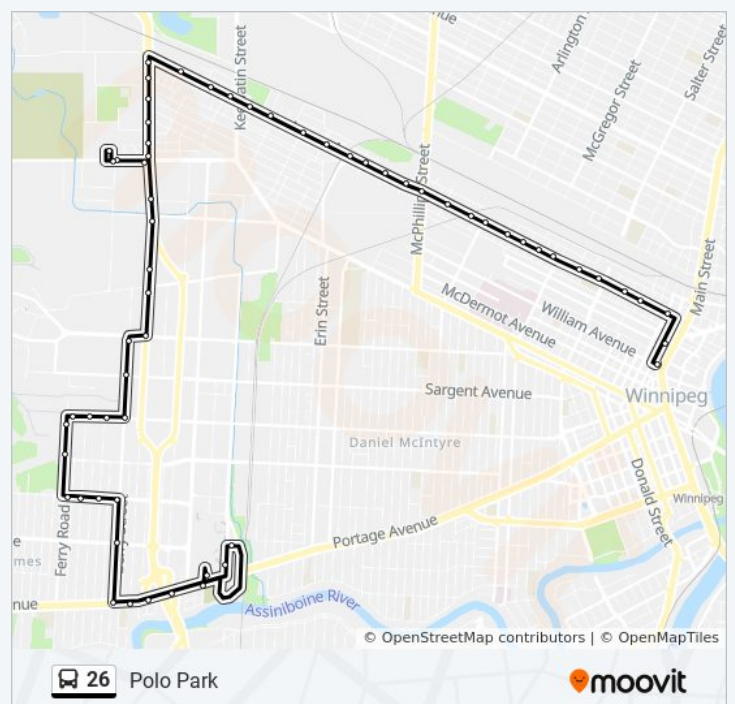

- Eastbound Logan at Fountain
- Eastbound Logan at Stanley
- Eastbound Logan at Main
- Southbound Main at Alexander
- Southbound Main at James
- Westbound William at King (City Hall)

**Direction: Polo Park**

62 stops

[VIEW LINE SCHEDULE](#)

- Westbound William at King (City Hall)
- Northbound King at Rupert
- Westbound Logan at Princess
- Westbound Logan at Fountain
- Westbound Logan at Laura
- Westbound Logan at Isabel
- Westbound Logan at Gunnell
- Westbound Logan at Chambers
- Westbound Logan at Lulu
- Westbound Logan at Nora
- Westbound Logan at Tecumseh
- Westbound Logan at Arlington
- Westbound Logan at Trinity
- Westbound Logan at Maude
- Westbound Logan at McPhillips
- Westbound Logan at Yeomans
- Westbound Logan at Winks
- Westbound Logan at Blaine
- Westbound Logan at Weston
- Westbound Logan at Quelch
- Westbound Logan at Cecil
- Westbound Logan at Lock
- Westbound Logan at Wiens

**26 bus Info**

**Direction:** Polo Park

**Stops:** 62

**Trip Duration:** 43 min

**Line Summary:**

Westbound Logan at Keewatin

Westbound Logan at Dee

Westbound Logan at Ada

Southbound King Edward at Logan

Southbound King Edward at Pacific

Southbound King Edward at Elgin

Southbound King Edward at Bannatyne

Southbound King Edward at Legion

Southbound King Edward at Notre Dame

Westbound Notre Dame at Sherwin