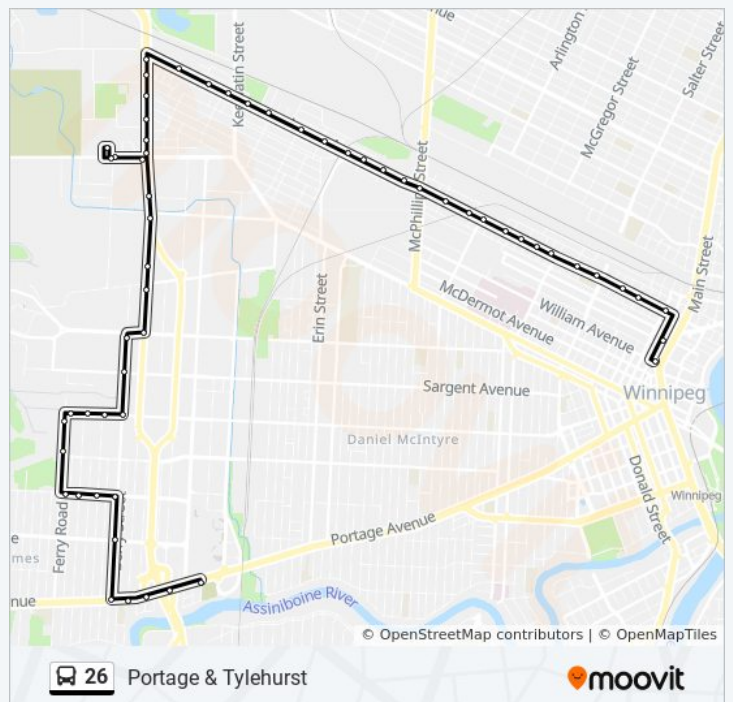

Westbound Logan at Trinity

Westbound Logan at Maude

Westbound Logan at McPhillips

Westbound Logan at Yeomans

Westbound Logan at Winks

Westbound Logan at Blaine

Westbound Logan at Weston

Westbound Logan at Quelch

Westbound Logan at Cecil

Westbound Logan at Lock

Westbound Logan at Wiens

**26 bus Time Schedule**

Portage & Tylehurst Route Timetable:

|           |                 |
|-----------|-----------------|
| Sunday    | Not Operational |
| Monday    | 6:09 PM         |
| Tuesday   | 6:09 PM         |
| Wednesday | 6:09 PM         |
| Thursday  | 6:09 PM         |
| Friday    | Not Operational |
| Saturday  | 6:09 PM         |

**26 bus Info**

**Direction:** Portage & Tylehurst

**Stops:** 59

**Trip Duration:** 36 min

**Line Summary:**

Westbound Logan at Keewatin

Westbound Logan at Dee

Westbound Logan at Ada

Southbound King Edward at Logan

Southbound King Edward at Pacific

Southbound King Edward at Elgin

Southbound King Edward at Bannatyne

Southbound King Edward at Legion

Southbound King Edward at Notre Dame

Westbound Notre Dame at Sherwin