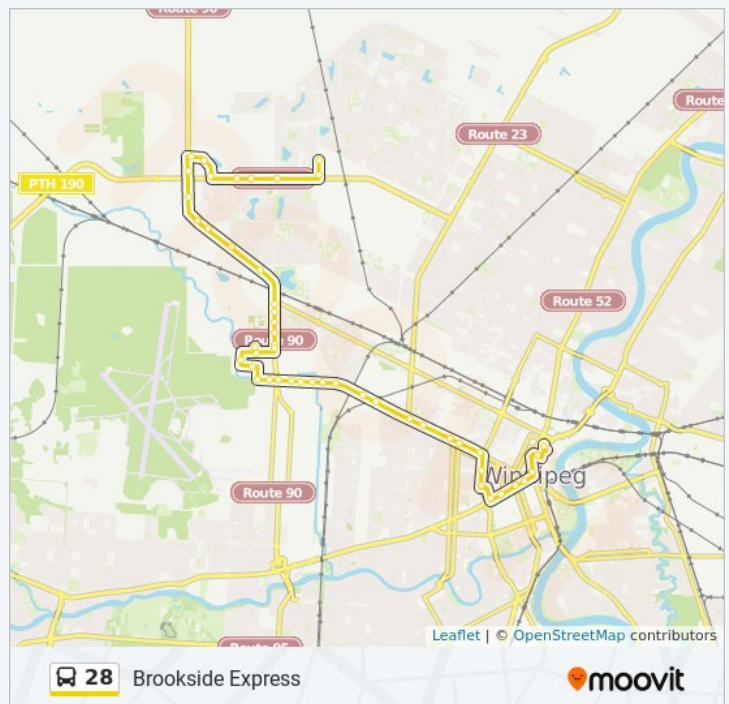

Northbound King Edward at Elgin

Northbound King Edward at Pacific

Northbound King Edward at Logan

Wednesday	5:57 AM - 7:44 AM
Thursday	5:57 AM - 7:44 AM
Friday	Not Operational
Saturday	Not Operational

28 bus Info

Direction: Inkster Industrial Park

Stops: 48

Trip Duration: 44 min

Line Summary:

Northbound Oak Point at Selkirk

Northbound Oak Point at Egesz South

Northbound Oak Point at Eagle

Northbound Oak Point at Egesz West

Northbound Brookside at Lucas

Northbound Brookside at Inkster

Eastbound Inksbrook at Brookside

Southbound Inksbrook at Meridian

Southbound Inksbrook at Inkster

Eastbound Inkster at Burrows

Eastbound Inkster at Groverdale

Eastbound Inkster at King Edward

Northbound Keewatin at Inkster

Northbound Keewatin at Inkster Garden

Direction: Oak Point Highway Via Omands Creek

41 stops

[VIEW LINE SCHEDULE](#)

Eastbound Pacific at Martha