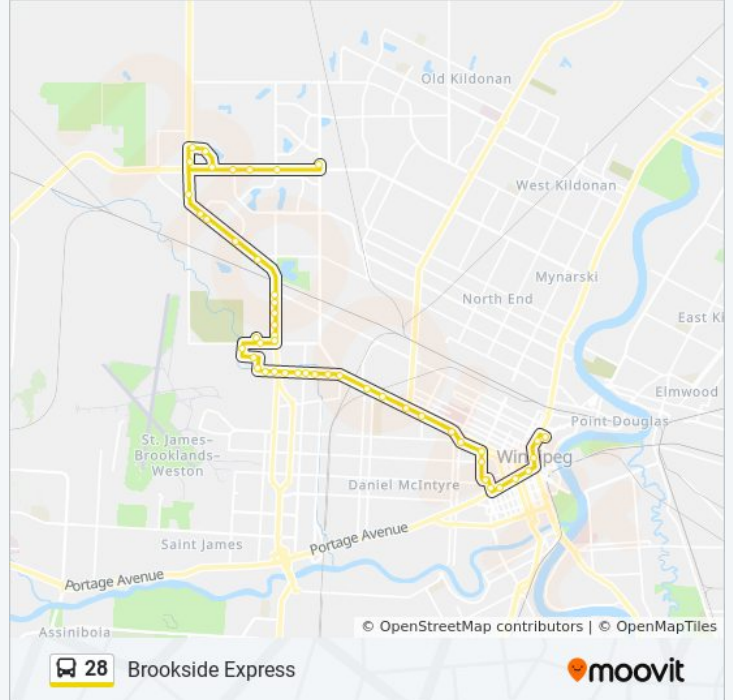

Eastbound Notre Dame at Wall

Eastbound Notre Dame at Lipton

Eastbound Notre Dame at Arlington

Eastbound Notre Dame at Mcgee (Hsc)

Eastbound Cumberland at Sherbrook

Eastbound Cumberland at Balmoral

Southbound Balmoral at Sargent

Eastbound Ellice at Colony

Southbound Vaughan at Portage North

Eastbound Portage at Edmonton (Portage Place)

Eastbound Portage at Donald (Canada Life Centre)

Eastbound Portage at Fort

Northbound Main at Mcdermot

Northbound Main at James (Concert Hall)

Eastbound Pacific at Martha

Direction: Inkster Industrial Park

48 stops

[VIEW LINE SCHEDULE](#)

Eastbound Pacific at Martha

Westbound Market at Main (Concert Hall)

28 bus Time Schedule

Westbound Portage at Edmonton (Portage Place)

Northbound Vaughan at Portage North

Northbound Balmoral at Ellice North

Northbound Balmoral at Sargent

Westbound Notre Dame at Isabel

Westbound Notre Dame at Sherbrook