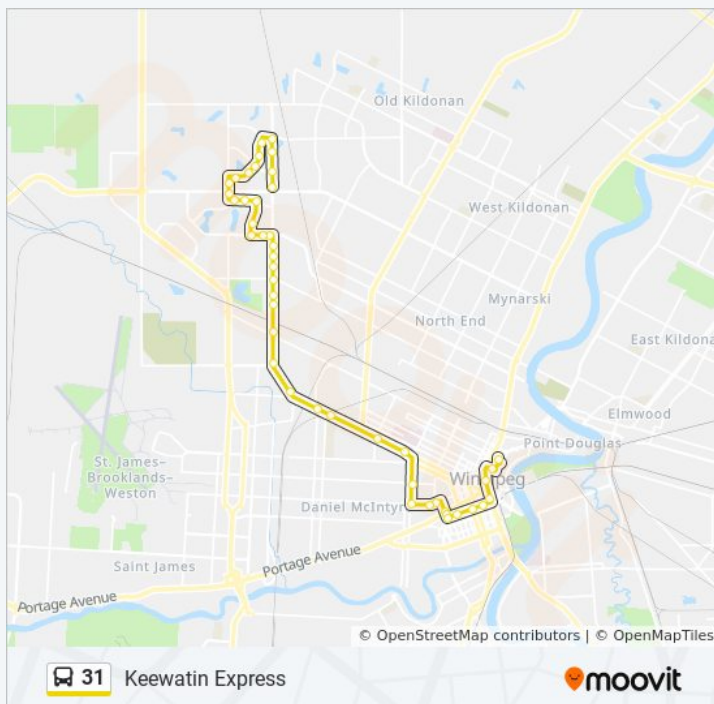

**Direction: Meadows West**  
45 stops

[VIEW LINE SCHEDULE](#)

- Eastbound Pacific at Martha
- Westbound Market at Main (Concert Hall)
- Southbound Main at Mcdermot
- Southbound Main at Pioneer
- Westbound Graham at Garry (Wpg Square)
- Westbound Graham at Donald (Canada Life Centre)
- Westbound Graham at Edmonton (Rwb)
- Westbound Graham at Vaughan (The Bay)
- Northbound Vaughan at Portage South
- Northbound Vaughan at Portage North
- Westbound Ellice at Balmoral
- Westbound Ellice at Spence
- Westbound Ellice at Sherbrook
- Northbound Sherbrook at Sargent
- Westbound Notre Dame at Pearl (Hsc)
- Westbound Notre Dame at Arlington
- Westbound Notre Dame at Wall
- Westbound Notre Dame at Erin
- Westbound Notre Dame at Winnipeg
- Northbound Keewatin at William
- Northbound Keewatin at Gallagher
- Northbound Keewatin at Hekla South
- Northbound Keewatin at Hekla
- Northbound Keewatin at Selkirk
- Northbound Keewatin at Manitoba
- Northbound Keewatin at Tyndall
- Northbound Keewatin at Burrows
- Westbound Burrows at Keewatin West
- Westbound Burrows at Weitzel
- Westbound Burrows at Dexter

**31 bus Info**

**Direction:** Meadows West

**Stops:** 45

**Trip Duration:** 49 min

**Line Summary:**

Northbound Dexter at Brophy

Northbound Dexter at Kinver

Westbound Kinver at Cropo East

Westbound Kinver at Cropo West

Northbound King Edward at Inkster

Northbound King Edward at Garton

Eastbound Garton at Forest Cove

Eastbound Garton at Rose Hill

Eastbound Garton at Inkster Garden

Eastbound Garton at Inkster Garden North

### Direction: Oak Point

52 stops

[VIEW LINE SCHEDULE](#)

Eastbound Pacific at Martha

Westbound Market at Main (Concert Hall)

Southbound Main at Mcdermot

Southbound Main at Pioneer

Westbound Graham at Garry (Wpg Square)