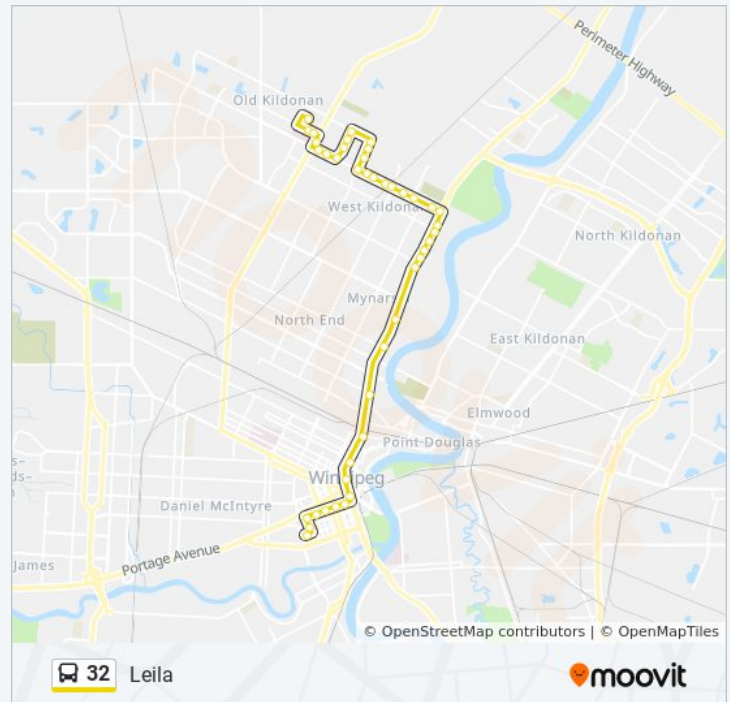

Northbound Sinclair at Ambassador

Northbound Sinclair at Templeton

Northbound Sinclair at Beecher

Southbound Garden Park at Beecher

Southbound Garden Park at Templeton

Southbound Garden Park at Farlinger

Southbound Garden Park at Leila

Westbound Leila at Garden Park West

Westbound Leila at Mcphillips East

Northbound Mcphillips at Leila North

32 bus Info

Direction: Leila

Stops: 42

Trip Duration: 41 min

Line Summary:

Westbound Court at McPhillips

Westbound Court at McPhillips West

Eastbound Wal-Mart McPhillips at Wal-Mart

Direction: Riverbend

43 stops

[VIEW LINE SCHEDULE](#)

Eastbound York at Memorial

Northbound Vaughan at St. Mary

Northbound Vaughan at Graham (The Bay)

Eastbound Graham at Edmonton (Rwb)

Eastbound Graham at Hargrave

Eastbound Graham at Smith

Eastbound Graham at Fort (Wpg Square)

Northbound Main at Pioneer

Northbound Main at Mcdermot