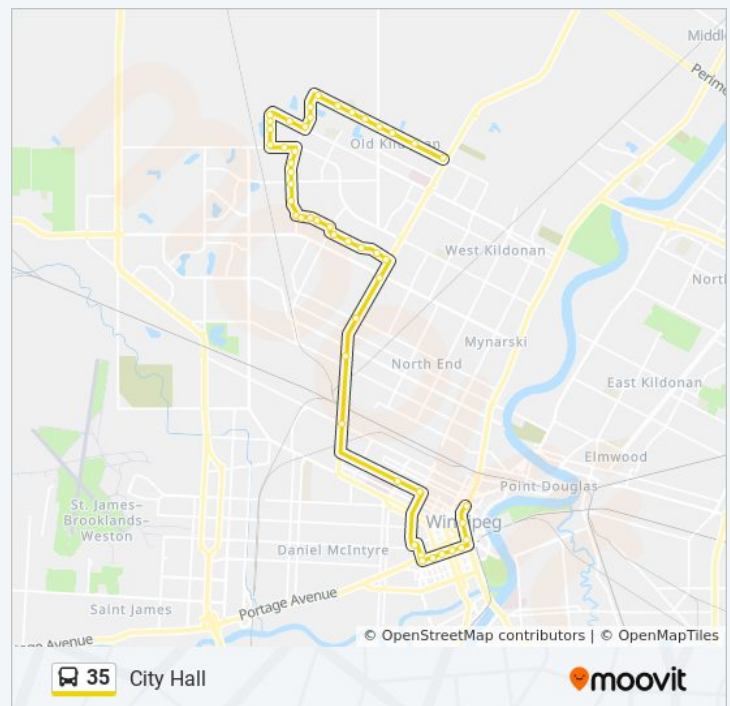

Southbound Mcphillips at Inkster

Southbound Mcphillips at Mountain

Southbound Mcphillips at Manitoba

Thursday

5:40 AM - 7:25 AM

Friday

Not Operational

Saturday

Not Operational

35 bus Info

Direction: City Hall

Stops: 48

Trip Duration: 51 min

Line Summary:

Southbound McPhillips at Logan

Eastbound William at Sherbrook (Hsc)

Eastbound William at Isabel

Eastbound Ellice at Colony

Southbound Vaughan at Portage

Southbound Vaughan at Graham (The Bay)

Eastbound Graham at Edmonton (Rwb)

Eastbound Graham at Hargrave

Eastbound Graham at Smith

Eastbound Graham at Fort (Wpg Square)

Northbound Main at Pioneer

Northbound Main at Mcdermot

Northbound Main at James (Concert Hall)

35 bus time schedules and route maps are available in an offline PDF at moovitapp.com. Use the [Moovit App](#) to see live bus times, train schedule or subway schedule, and step-by-step directions for all public transit in Winnipeg.