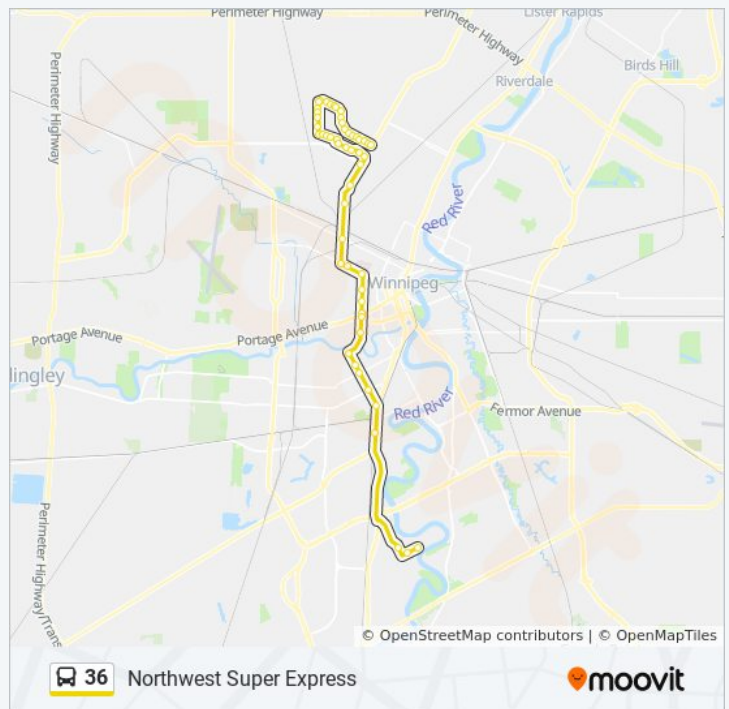

Direction: U Of Manitoba

52 stops

[VIEW LINE SCHEDULE](#)

Westbound Jefferson at McPhillips West

Westbound Jefferson at Watson East

Westbound Jefferson at Watson

Westbound Jefferson at Maynard

Westbound Jefferson at Martindale

Southbound Mandalay at Adsum

Southbound Mandalay at Margate

Southbound Mandalay at Mapleton

Eastbound Mapleton at Rozmus West

Eastbound Mapleton at Rozmus East

Eastbound Mapleton at Madrill

Eastbound Mapleton at Sheppard

Eastbound Mapleglen at Marlow

Eastbound Mapleglen at Manor House

36 bus Time Schedule

U Of Manitoba Route Timetable:

Sunday	Not Operational
Monday	5:46 AM - 2:11 PM
Tuesday	5:46 AM - 2:11 PM
Wednesday	5:46 AM - 2:11 PM
Thursday	5:46 AM - 2:11 PM
Friday	Not Operational
Saturday	Not Operational

36 bus Info

Direction: U Of Manitoba

Stops: 52

Trip Duration: 62 min

Line Summary:

Eastbound Mapleglen at Maberley
Eastbound Mapleglen at Bender
Eastbound Mapleglen at Mcphillips
Southbound Mcphillips at Inkster
Southbound Mcphillips at Mountain
Southbound Mcphillips at Manitoba
Southbound Mcphillips at Logan
Southbound Mcphillips at Notre Dame
Eastbound Notre Dame at Arlington
Eastbound Notre Dame at Mcgee (Hsc)
Southbound Maryland at Sargent
Southbound Maryland at Ellice
Southbound Maryland at Portage North
Southbound Maryland at Portage South
Southbound Maryland at Misericordia Health Centre
Southbound Stafford at Academy
Southbound Stafford at Grosvenor
Southbound Stafford at Corydon
Southbound Stafford at Grant
Southbound Stafford at Pembina
Southbound Pembina at Windermere
Southbound University at Dysart
Eastbound Dafoe at Agriculture
Eastbound Dafoe at U Of M Station