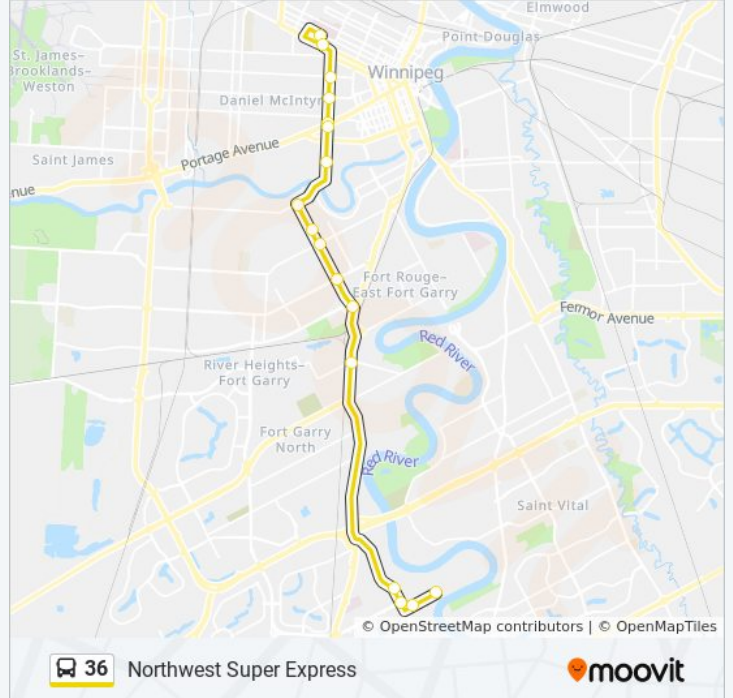

Northwest Super Express

Get The App

The 36 bus line (Northwest Super Express) has 3 routes. For regular weekdays, their operation hours are:
 (1) Health Sciences Centre: 6:52 AM - 1:28 PM (2) Maples Via Health Sciences Centre: 1:47 PM - 6:34 PM (3) U Of Manitoba: 5:46 AM - 2:11 PM

Use the Moovit App to find the closest 36 bus station near you and find out when is the next 36 bus arriving.

Direction: Health Sciences Centre

17 stops

[VIEW LINE SCHEDULE](#)

- Westbound Dafoe at U Of M Station (36, 47, 60)
- Westbound Dafoe at Agriculture
- Northbound University at Chancellor Matheson
- Northbound University at Dysart
- Northbound Pembina at Point Road
- Northbound Stafford at Stafford Loop
- Northbound Stafford at Grant
- Northbound Stafford at Corydon
- Northbound Stafford at Grosvenor
- Northbound Stafford at Academy
- Northbound Sherbrook at Westminster
- Northbound Sherbrook at Portage South
- Northbound Sherbrook at Portage North
- Northbound Sherbrook at Ellice
- Northbound Sherbrook at Sargent
- Westbound Notre Dame at Pearl (Hsc)
- Southbound Emily at Mcdermot (Hsc)

36 bus Info

Direction: Health Sciences Centre

Stops: 17

Trip Duration: 38 min

Line Summary:

Direction: Maples Via Health Sciences Centre

52 stops

[VIEW LINE SCHEDULE](#)

Westbound Dafoe at U Of M Station (36, 47, 60)

Westbound Dafoe at Agriculture

Northbound University at Chancellor Matheson

Northbound University at Dysart

Northbound Pembina at Point Road

Northbound Stafford at Stafford Loop