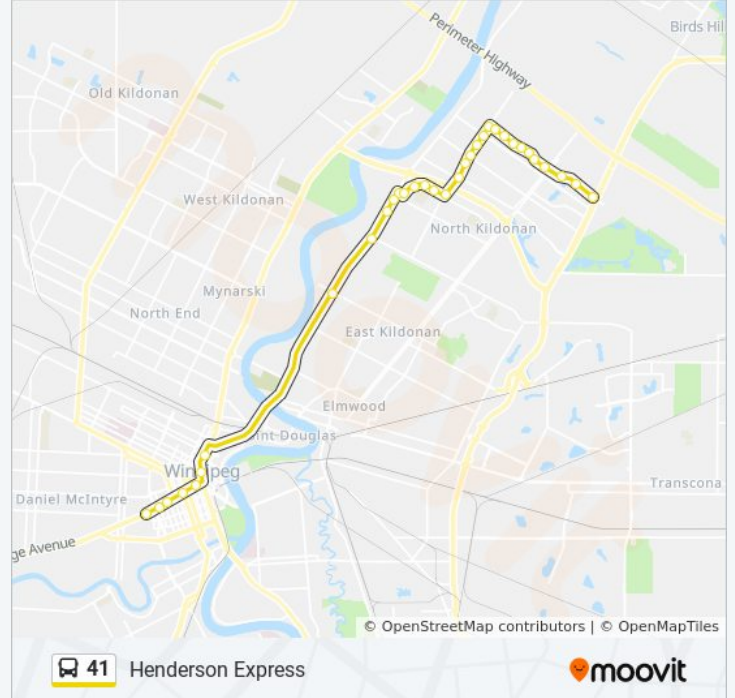

**Direction: Balmoral Station**

33 stops

[VIEW LINE SCHEDULE](#)

- Westbound Headmaster at Devries
- Westbound Headmaster at Sunkist
- Westbound Headmaster at Tamarisk
- Westbound Headmaster at Leatherwood East
- Westbound Headmaster at Matthew
- Westbound Headmaster at Peters
- Westbound Headmaster at Keith Black
- Westbound Headmaster at Mildred
- Westbound Headmaster at Douglas Lawrence
- Westbound Headmaster at Wilfred Knowles
- Westbound Headmaster at Rothesay
- Southbound Rothesay at Bonner
- Southbound Rothesay at Strood
- Southbound Rothesay at Diamond
- Southbound Rothesay at Swiss
- Southbound Rothesay at Gilmore
- Westbound Donwood at Pinecrest
- Westbound Donwood at Pinecrest
- Westbound Donwood at River East Plaza
- Westbound Donwood at Sutton
- Westbound Sutton at Henderson
- Southbound Henderson at Slater

**Direction: Glenway**

25 stops

[VIEW LINE SCHEDULE](#)

- Eastbound Portage at Balmoral (U Of Winnipeg)
- Eastbound Portage at Vaughan (The Bay)
- Eastbound Portage at Edmonton (Portage Place)
- Eastbound Portage at Donald (Canada Life Centre)
- Eastbound Portage at Fort
- Northbound Main at Mcdermot
- Northbound Main at James (Concert Hall)
- Northbound Henderson at Kimberly
- Northbound Henderson at Mcleod
- Northbound Henderson at Edison
- Northbound Henderson at Slater
- Northbound Henderson at Sutton
- Northbound Henderson at Whellams
- Northbound Henderson at Chief Peguis
- Northbound Henderson at Douglas
- Northbound Henderson at Gilmore
- Northbound Henderson at Fortier

Eastbound Headmaster at Principal

Eastbound Headmaster at Leatherwood West

Eastbound Headmaster at Leatherwood East

Eastbound Headmaster at Vintage Hills

Eastbound Headmaster at Mitchelson

Eastbound Headmaster at Devries