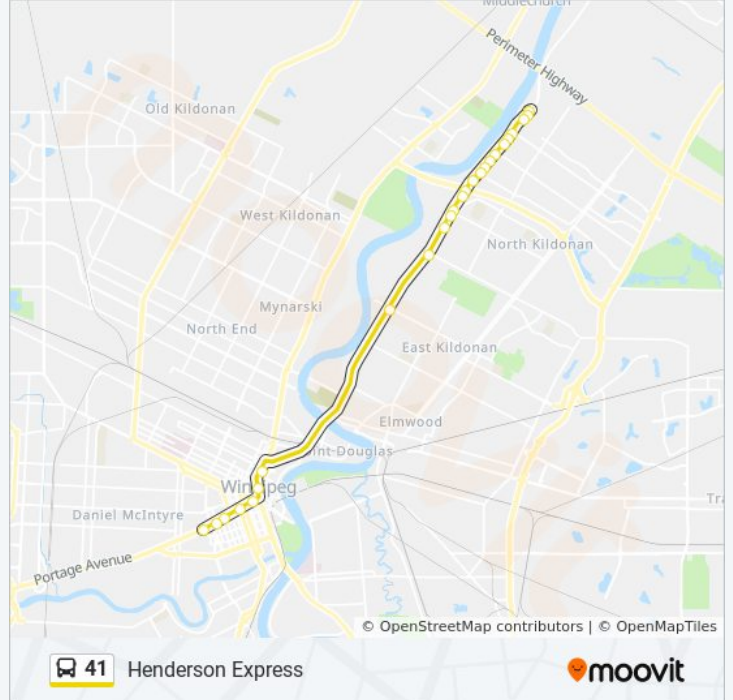

**41 bus Info**

**Direction:** Balmoral Station

**Stops:** 33

**Trip Duration:** 27 min

**Line Summary:**

- Southbound Henderson at Edison
- Southbound Henderson at Rowandale
- Southbound Henderson at Kimberly
- Southbound Main at James
- Southbound Main at William (City Hall)
- Southbound Main at Lombard
- Westbound Portage at Garry
- Westbound Portage at Donald (Canada Life Centre)
- Westbound Portage at Edmonton (Portage Place)
- Westbound Portage at Colony
- Westbound Portage at Spence (U Of W)

**Direction: Glenway**

25 stops

[VIEW LINE SCHEDULE](#)

- Eastbound Portage at Balmoral (U Of Winnipeg)
- Eastbound Portage at Vaughan (The Bay)
- Eastbound Portage at Edmonton (Portage Place)
- Eastbound Portage at Donald (Canada Life Centre)
- Eastbound Portage at Fort
- Northbound Main at Mcdermot
- Northbound Main at James (Concert Hall)
- Northbound Henderson at Kimberly
- Northbound Henderson at Mcleod
- Northbound Henderson at Edison
- Northbound Henderson at Slater
- Northbound Henderson at Sutton
- Northbound Henderson at Whellams
- Northbound Henderson at Chief Peguis
- Northbound Henderson at Douglas
- Northbound Henderson at Gilmore
- Northbound Henderson at Fortier

**Direction: North Kildonan**

33 stops

[VIEW LINE SCHEDULE](#)

Eastbound Portage at Balmoral (U Of Winnipeg)  
 Eastbound Portage at Vaughan (The Bay)  
 Eastbound Portage at Edmonton (Portage Place)  
 Eastbound Portage at Donald (Canada Life Centre)  
 Eastbound Portage at Fort  
 Northbound Main at Mcdermot  
 Northbound Main at James (Concert Hall)  
 Northbound Henderson at Kimberly  
 Northbound Henderson at Mcleod  
 Northbound Henderson at Edison  
 Northbound Henderson at Slater  
 Eastbound Sutton at Henderson  
 Eastbound Donwood at Sutton  
 Eastbound Donwood at River East Plaza  
 Eastbound Donwood at Pinecrest West  
 Eastbound Donwood at Pinecrest  
 Northbound Rothesay at Donwood  
 Northbound Rothesay at Gilmore