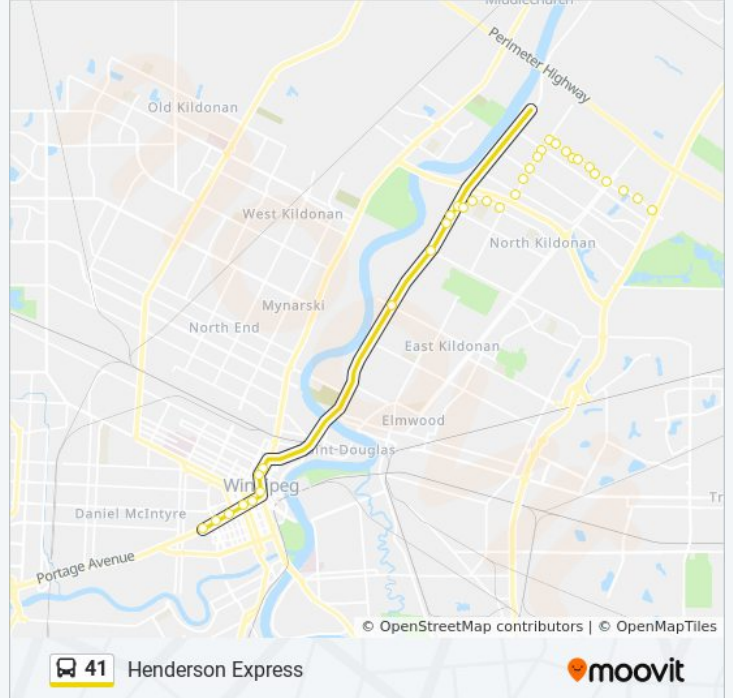

**41 bus Info**

**Direction:** Balmoral Station

**Stops:** 33

**Trip Duration:** 27 min

**Line Summary:**

- Southbound Henderson at Edison
- Southbound Henderson at Rowandale
- Southbound Henderson at Kimberly
- Southbound Main at James
- Southbound Main at William (City Hall)
- Southbound Main at Lombard
- Westbound Portage at Garry
- Westbound Portage at Donald (Canada Life Centre)
- Westbound Portage at Edmonton (Portage Place)
- Westbound Portage at Colony
- Westbound Portage at Spence (U Of W)

**Direction: Glenway**

25 stops

[VIEW LINE SCHEDULE](#)

- Eastbound Portage at Balmoral (U Of Winnipeg)
- Eastbound Portage at Vaughan (The Bay)
- Eastbound Portage at Edmonton (Portage Place)
- Eastbound Portage at Donald (Canada Life Centre)
- Eastbound Portage at Fort
- Northbound Main at Mcdermot
- Northbound Main at James (Concert Hall)
- Northbound Henderson at Kimberly
- Northbound Henderson at Mcleod
- Northbound Henderson at Edison
- Northbound Henderson at Slater
- Northbound Henderson at Sutton
- Northbound Henderson at Whellams
- Northbound Henderson at Chief Peguis
- Northbound Henderson at Douglas
- Northbound Henderson at Gilmore
- Northbound Henderson at Fortier