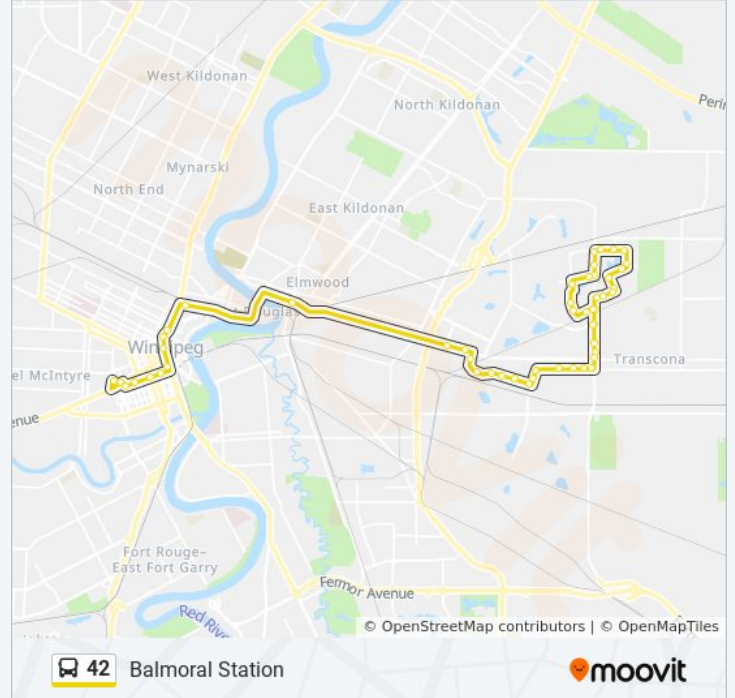

Westbound Rougeau at Rizzuto

Westbound Rougeau at Bachinsky

Westbound Rougeau at Regent

Westbound Regent at Kildonan Place (Park & Ride)

Westbound Regent at Stapon

Westbound Nairn at Watt

Westbound Higgins at Main

Southbound Main at James

Southbound Main at William (City Hall)

Southbound Main at Mcdermot

Southbound Main at Pioneer

Westbound Graham at Garry (Wpg Square)

Westbound Graham at Donald (Canada Life Centre)

Westbound Graham at Edmonton (Rwb)

Westbound Graham at Vaughan (The Bay)

Westbound Portage at Colony

Northbound Balmoral at Balmoral Station (42)

## Direction: Lakeside Meadows

53 stops

[VIEW LINE SCHEDULE](#)

Northbound Balmoral at Balmoral Station (42)

Northbound Balmoral at Ellice

Southbound Vaughan at Portage

Southbound Vaughan at Graham (The Bay)