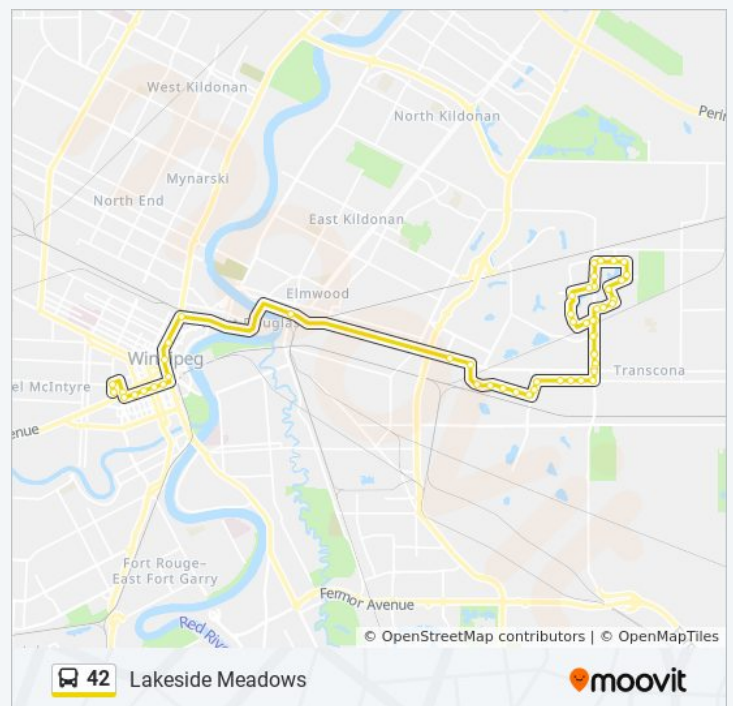

Westbound Rougeau at Rizzuto

Westbound Rougeau at Bachinsky

Westbound Rougeau at Regent

Westbound Regent at Kildonan Place (Park & Ride)

Westbound Regent at Stapon

Westbound Nairn at Watt

Westbound Higgins at Main

Eastbound Graham at Edmonton (Rwb)

Eastbound Graham at Hargrave

Eastbound Graham at Smith

Eastbound Graham at Fort (Wpg Square)

Northbound Main at Pioneer

Northbound Main at Mcdermot

Northbound Main at James (Concert Hall)

Northbound Main at Higgins

Eastbound Nairn at Watt

Eastbound Regent at Stapon

Eastbound Regent at Rougeau

Eastbound Rougeau at Bachinsky

Eastbound Rougeau at Rizzuto

Eastbound Rougeau at Bernard

Eastbound Rougeau at Perry

## 42 bus Info

**Direction:** Lakeside Meadows

**Stops:** 53

**Trip Duration:** 58 min

**Line Summary:**

Northbound Plessis at Kildonan Meadow  
Eastbound Sanford Fleming at Plessis  
Eastbound Sanford Fleming at Meadow Gate West  
Eastbound Sanford Fleming at Meadow Gate East  
Northbound Sanford Fleming at Moberly  
Northbound Sanford Fleming at Whiteway  
Eastbound Devonshire at Clouston  
Northbound Meadow Lake at Lynn Lake  
Westbound North Meadow at Fireside  
Westbound North Meadow at Brookshire  
Westbound North Meadow at Long Point  
Southbound Plessis at North Meadow  
Southbound Plessis at Spring Meadow  
Southbound Plessis at Devonshire  
Westbound Devonshire at Dawnville  
Southbound Kildonan Meadow at Stoney Lake  
Southbound Kildonan Meadow at Sunway  
Southbound Kildonan Meadow at Woodside  
Southbound Kildonan Meadow at Dawnville  
Southbound Kildonan Meadow at Plessis  
Southbound Plessis at Kildare  
Southbound Plessis at Rosseau  
Southbound Plessis at Regent