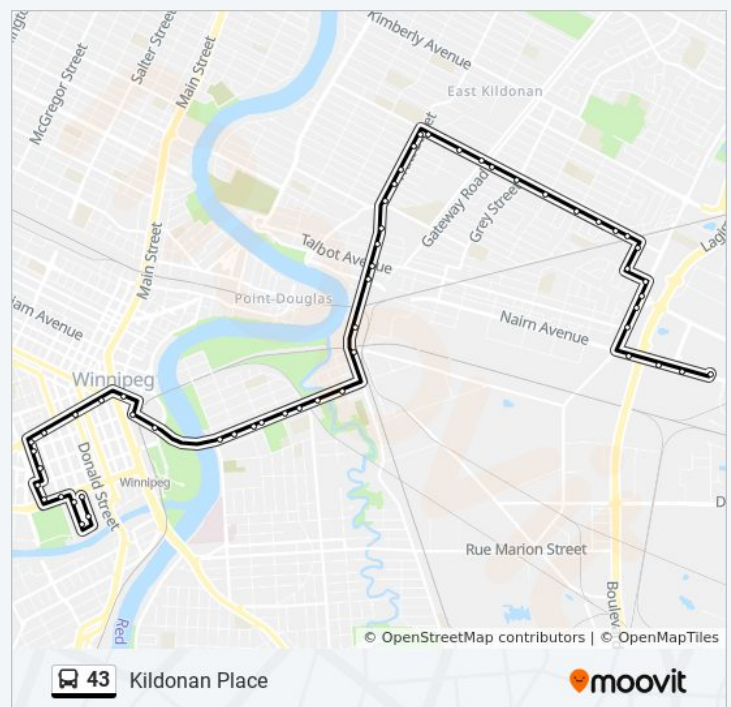

Westbound Broadway at Kennedy

Northbound Memorial at Broadway

Northbound Memorial at York

Northbound Vaughan at St. Mary

Northbound Vaughan at Graham (The Bay)

Northbound Vaughan at Portage South

Eastbound Portage at Edmonton (Portage Place)

Eastbound Provencher at Sprague

Eastbound Provencher at La Fleche

Northbound Archibald at Mission

Northbound Archibald at Mission North

Northbound Watt at Nairn

43 bus Time Schedule

Kildonan Place Route Timetable:

Sunday	11:07 AM - 6:06 PM
Monday	5:39 AM - 10:11 PM
Tuesday	5:39 AM - 10:11 PM
Wednesday	5:39 AM - 10:11 PM
Thursday	5:39 AM - 10:11 PM
Friday	11:07 AM - 6:06 PM
Saturday	6:01 AM - 6:23 PM

43 bus Info

Direction: Kildonan Place

Stops: 55

Trip Duration: 40 min

Line Summary:

Northbound Watt at Talbot
Northbound Watt at Tweed
Northbound Watt at Thames
Northbound Watt at Chalmers
Northbound Watt at Harbison
Northbound Watt at Bowman
Northbound Watt at Ottawa
Northbound Watt at Munroe
Eastbound Munroe at Golspie
Eastbound Munroe at Raleigh West
Eastbound Munroe at Raleigh
Eastbound Munroe at Gateway
Eastbound Munroe at Grey
Eastbound Munroe at London
Eastbound Munroe at Besant
Eastbound Munroe at Byars
Eastbound Munroe at Louelda
Eastbound Munroe at Molson
Southbound Prevette at Munroe
Southbound Prevette at Keenleyside
Eastbound Keenleyside at Panet
Southbound Panet at Reenders
Southbound Panet at Clyde
Southbound Panet at Talbot
Eastbound Regent at Panet East
Eastbound Regent at Lagimodiere
Eastbound Regent at Stapon
Northbound Kildonan Place Terminal at Kildonan Place (43, 89, 90 N Transcona)