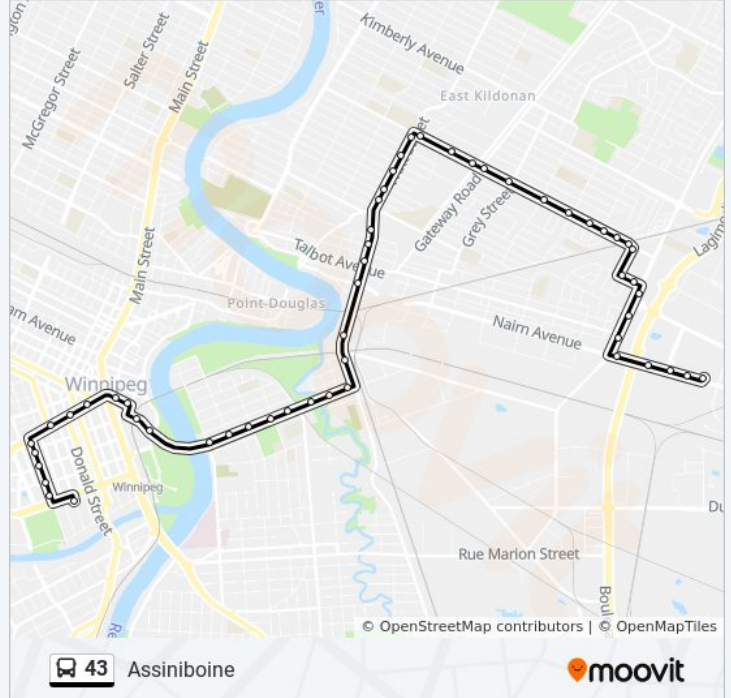

43 bus Info

Direction: Assiniboine

Stops: 54

Trip Duration: 36 min

Line Summary:

Westbound Munroe at Golspie
Southbound Watt at Munroe
Southbound Watt at Washington
Southbound Watt at Bowman
Southbound Watt at Harbison
Southbound Watt at Union
Southbound Watt at Thames
Southbound Watt at Tweed
Southbound Watt at Talbot
Southbound Watt at Nairn
Southbound Archibald at La Verendrye North
Southbound Archibald at La Verendrye
Westbound Provencher at La Fleche
Westbound Provencher at Nadeau
Westbound Provencher at Sprague
Westbound Provencher at Thibault
Westbound Provencher at St. Jean Baptiste
Westbound Provencher at Langevin
Westbound Provencher at St. Joseph
Westbound Provencher at Tache
Westbound Pioneer at Canadian Museum For
Human Rights
Westbound Pioneer at Westbrook
Westbound Portage at Westbrook
Westbound Portage at Main
Westbound Portage at Garry
Westbound Portage at Donald (Canada Life
Centre)
Westbound Portage at Carlton (Portage Place)
Southbound Kennedy at Portage South
Southbound Kennedy at Graham
Southbound Kennedy at St. Mary
Southbound Kennedy at York
Southbound Kennedy at Broadway North

Southbound Carlton at Broadway

Direction: Kildonan Place

55 stops

[VIEW LINE SCHEDULE](#)

Southbound Carlton at Broadway

Southbound Carlton at Assiniboine

Northbound Edmonton at Assiniboine

Northbound Edmonton at Broadway

Westbound Broadway at Kennedy

Northbound Memorial at Broadway

Northbound Memorial at York

Northbound Vaughan at St. Mary

Northbound Vaughan at Graham (The Bay)

Northbound Vaughan at Portage South

Eastbound Portage at Edmonton (Portage Place)

Eastbound Portage at Donald (Canada Life Centre)

Eastbound Portage at Fort

Eastbound Portage at Main

Southbound Westbrook at William Stephenson

Eastbound William Stephenson at Canadian Museum For Human Rights