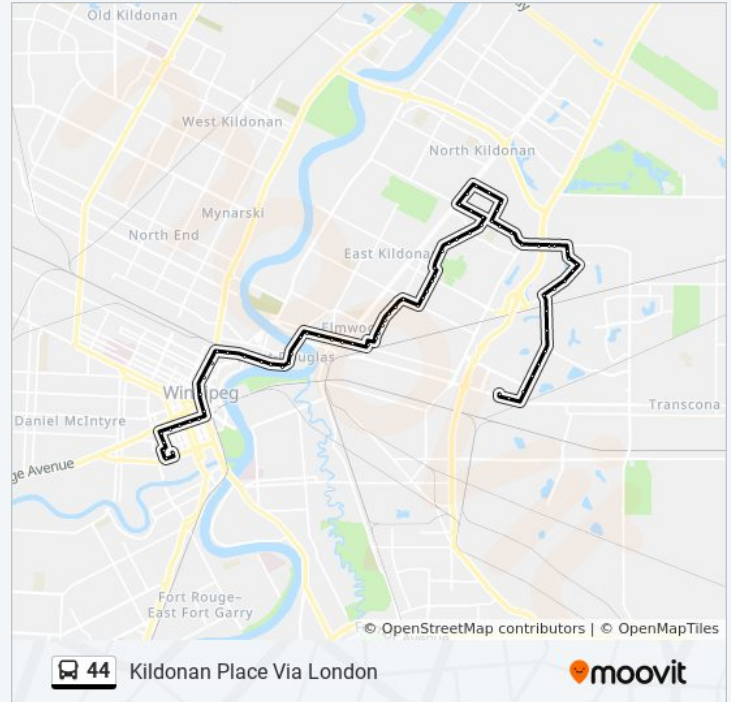

Westbound Graham at Edmonton (Rwb)

Southbound Kennedy at Graham

Southbound Kennedy at St. Mary

Southbound Kennedy at York

Southbound Kennedy at Broadway North

Direction: Kildonan Place Via London

76 stops

[VIEW LINE SCHEDULE](#)

Southbound Kennedy at Broadway North

Northbound Memorial at Broadway

Northbound Memorial at York

Northbound Vaughan at St. Mary

Northbound Vaughan at Graham (The Bay)

Eastbound Graham at Edmonton (Rwb)

Eastbound Graham at Hargrave

Eastbound Graham at Smith

Eastbound Graham at Fort (Wpg Square)

44 bus Time Schedule

Kildonan Place Via London Route Timetable:

Sunday	12:00 AM - 11:04 PM
Monday	12:07 AM - 10:59 PM
Tuesday	12:00 AM - 10:59 PM
Wednesday	12:00 AM - 10:59 PM
Thursday	12:00 AM - 10:59 PM
Friday	12:00 AM - 11:04 PM
Saturday	12:07 AM - 10:59 PM

Stops: 76
Trip Duration: 50 min
Line Summary:

Northbound London at Hobbs

Northbound London at Reay

Northbound London at Tu Pelo

Northbound London at Amelia

Westbound Mcleod at London

Westbound Mcleod at Gateway East