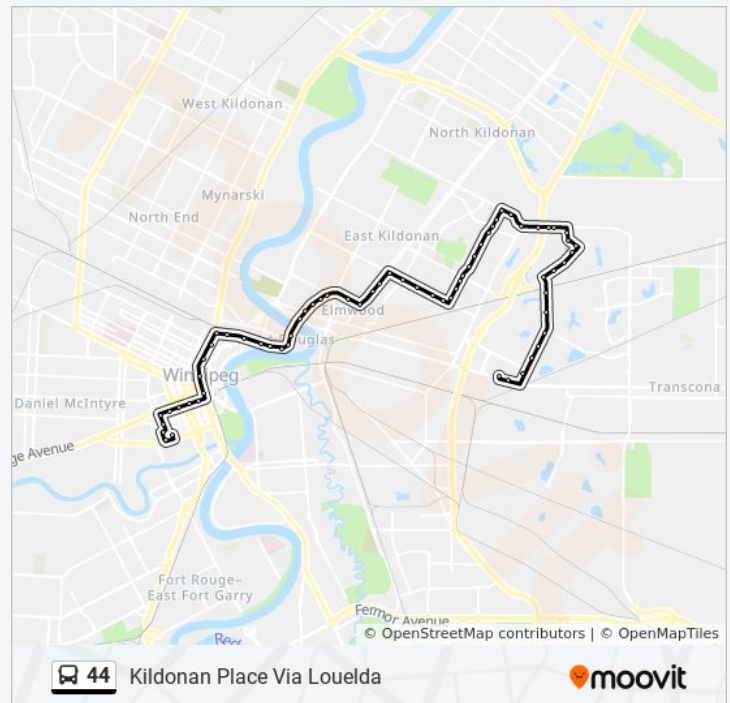

44 bus Time Schedule

Kildonan Place Via Louelda Route Timetable:

Sunday	12:30 AM - 11:35 PM
Monday	5:38 AM - 11:30 PM
Tuesday	12:30 AM - 11:30 PM
Wednesday	12:30 AM - 11:30 PM
Thursday	12:30 AM - 11:30 PM
Friday	12:30 AM - 11:35 PM
Saturday	5:37 AM - 11:30 PM

44 bus Info

Direction: Kildonan Place Via Louelda

Stops: 66

Trip Duration: 46 min

Line Summary:

Eastbound Chalmers at Gateway

Northbound Gateway at Nottingham

Northbound Gateway at Dallenlea