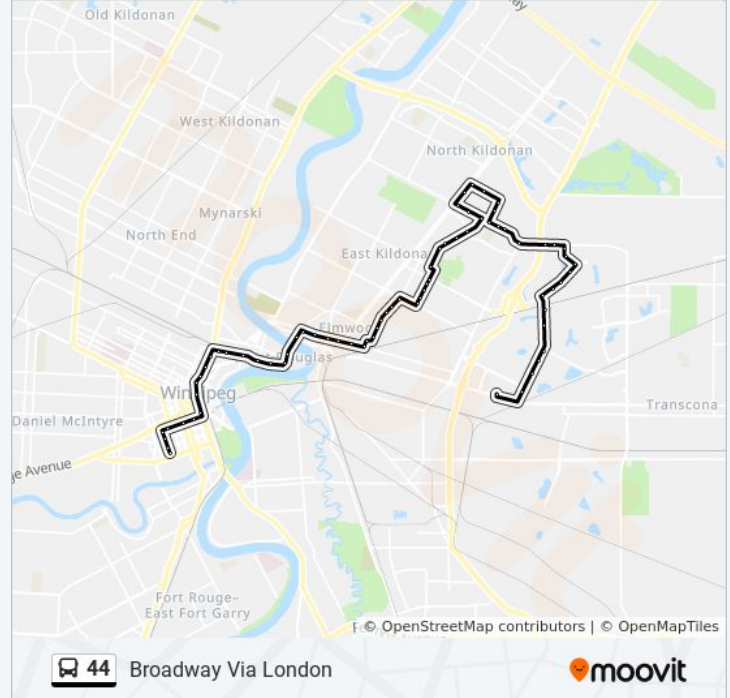

Westbound Talbot at Eaton

Westbound Talbot at Elmwood

Westbound Talbot at Watt

Westbound Talbot at Allan

Westbound Talbot at Stadacona

Southbound Stadacona at Nairn

Westbound Higgins at Sutherland

Westbound Higgins at Boyle

Westbound Higgins at Acores

Westbound Higgins at Annabella

Westbound Higgins at Waterfront

Westbound Higgins at Maple

Westbound Higgins at Main

Southbound Main at Henry

Southbound Main at Alexander

Southbound Main at James

Southbound Main at William (City Hall)

Southbound Main at Mcdermot

Southbound Main at Pioneer

Westbound Graham at Garry (Wpg Square)

Westbound Graham at Donald (Canada Life Centre)

Westbound Graham at Edmonton (Rwb)