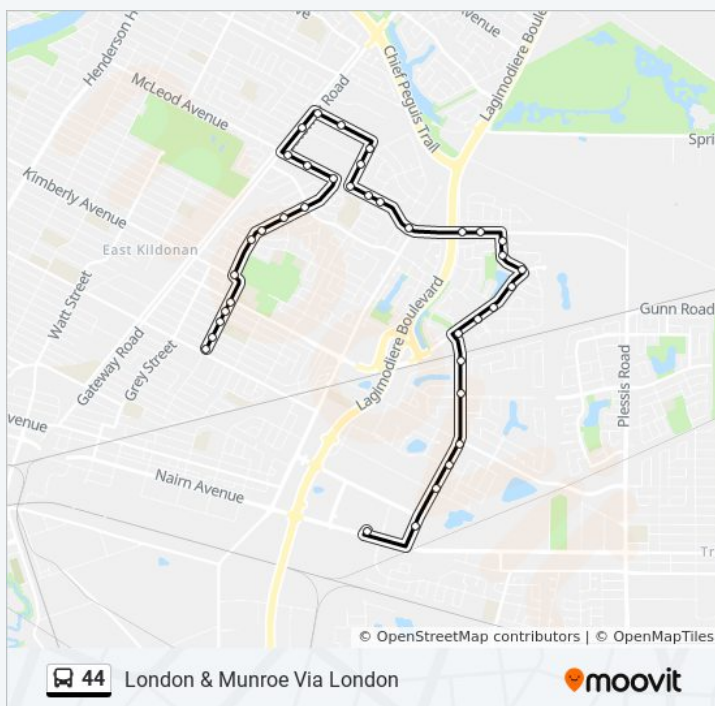

Westbound Mcleod at Louelda

Westbound Mcleod at Brunswick

Northbound Brunswick at Furniture Park

Northbound Brunswick at Red Oak

44 bus Time Schedule

London & Munroe Via London Route Timetable:

Sunday	1:13 AM
Monday	Not Operational
Tuesday	1:13 AM
Wednesday	1:13 AM
Thursday	1:13 AM
Friday	1:13 AM
Saturday	Not Operational

44 bus Info

Direction: London & Munroe Via London

Stops: 38

Trip Duration: 22 min

Line Summary:

Westbound Burnett at Brunswick

Westbound Burnett at Gateway

Southbound Gateway at Furniture Park