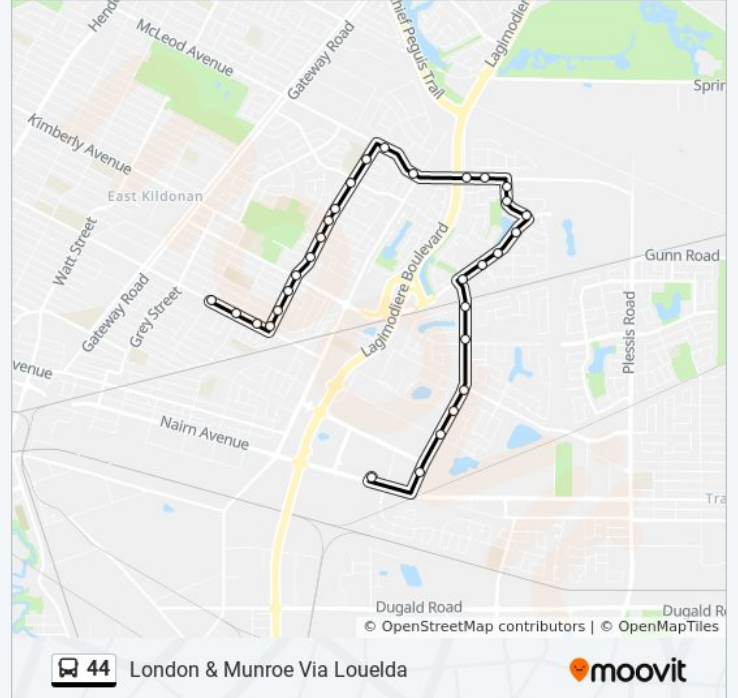

44 bus Info

Direction: London & Munroe Via Louelda

Stops: 31

Trip Duration: 20 min

Line Summary:

Northbound Mclellan at Williamson

Westbound Grassie at Pearn

Westbound Grassie at Ham

Westbound Grassie at Molson

Westbound Mcleod at Stefanie

Southbound Louelda at Stacey

Southbound Louelda at Tu Pelo

Southbound Louelda at Tomlinson

Southbound Louelda at Antrim

Southbound Louelda at Green Valley

Southbound Louelda at Kimberly

Southbound Louelda at Concordia

Southbound Louelda at Consol

Southbound Louelda at Prince Rupert

Southbound Louelda at Munroe

Westbound Munroe at Byars

Westbound Munroe at Besant

Westbound Munroe at London

44 bus time schedules and route maps are available in an offline PDF at moovitapp.com. Use the [Moovit App](#) to see live bus times, train schedule or subway schedule, and step-by-step directions for all public transit in Winnipeg.