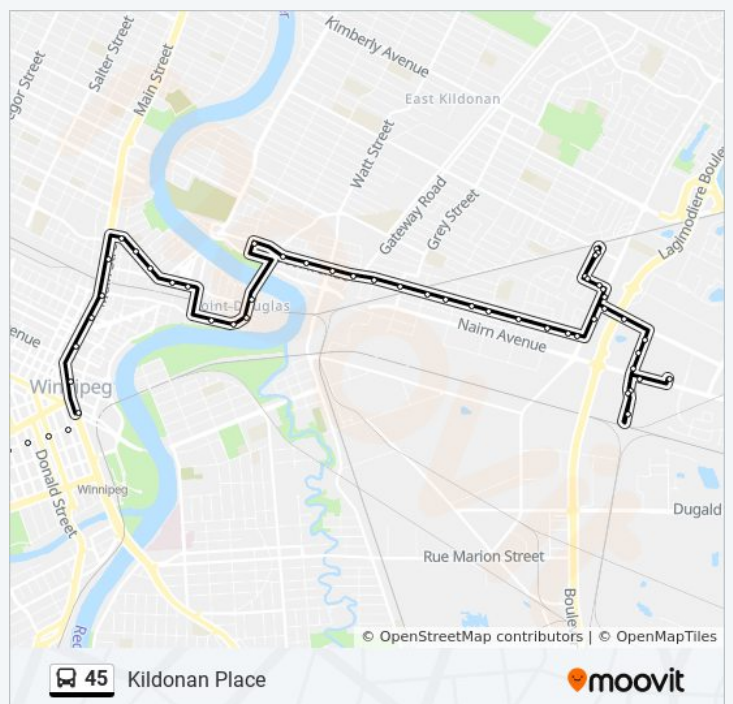

Southbound Main at James

Southbound Main at William (City Hall)

Southbound Main at Mcdermot

Southbound Main at Pioneer

Westbound Graham at Garry (Wpg Square)
 Westbound Graham at Donald (Canada Life Centre)
 Westbound Graham at Edmonton (Rwb)
 Westbound Graham at Vaughan (The Bay)
 Southbound Vaughan at St. Mary
 Southbound Memorial at York

Direction: Kildonan Place

57 stops

[VIEW LINE SCHEDULE](#)

Southbound Memorial at York
 Northbound Vaughan at St. Mary
 Northbound Vaughan at Graham (The Bay)
 Eastbound Graham at Edmonton (Rwb)
 Eastbound Graham at Hargrave
 Eastbound Graham at Smith
 Eastbound Graham at Fort (Wpg Square)
 Northbound Main at Pioneer
 Northbound Main at Mcdermot
 Northbound Main at James (Concert Hall)
 Northbound Main at Logan
 Northbound Main at Higgins
 Northbound Main at Jarvis
 Eastbound Euclid at Main
 Eastbound Euclid at Maple
 Eastbound Euclid at Argyle
 Eastbound Sutherland at Disraeli
 Eastbound Sutherland at Gladstone
 Eastbound Higgins at Annabella
 Eastbound Higgins at Acores
 Eastbound Higgins at Mcarthur
 Eastbound Higgins at Point Douglas
 Eastbound Higgins at Sutherland

45 bus Time Schedule

Kildonan Place Route Timetable:

Sunday	12:17 AM - 5:40 PM
Monday	5:04 AM - 11:38 PM
Tuesday	12:17 AM - 11:38 PM
Wednesday	12:17 AM - 11:38 PM
Thursday	12:17 AM - 11:38 PM
Friday	12:17 AM - 5:40 PM
Saturday	5:31 AM - 11:38 PM

45 bus Info

Direction: Kildonan Place

Stops: 57

Trip Duration: 36 min

Line Summary:

Northbound Brazier at Talbot

Eastbound Talbot at Stadacona

Eastbound Talbot at Allan