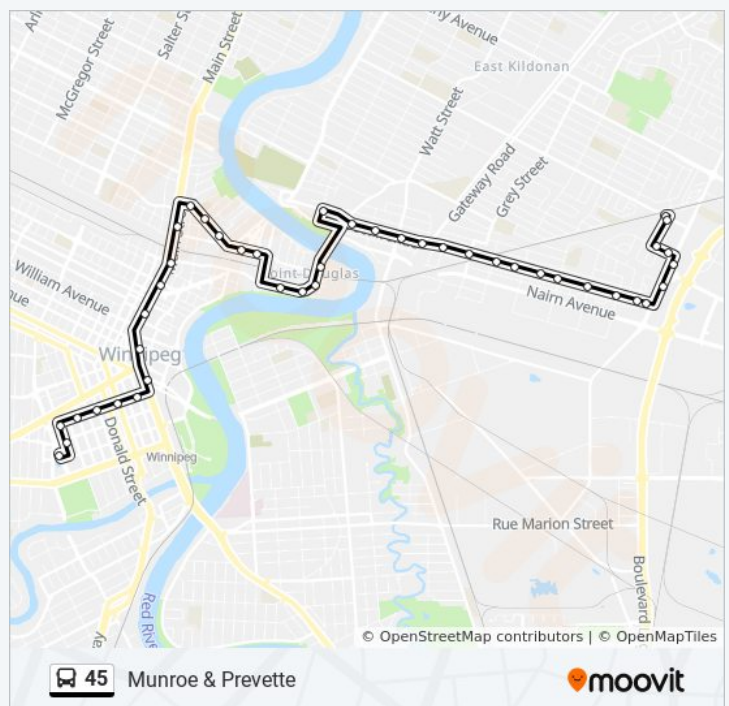

Eastbound Regent at Stapon

Northbound Kildonan Place Terminal at Kildonan
Place (45, 85)

Direction: Munroe & Prevetie

44 stops

[VIEW LINE SCHEDULE](#)

Southbound Memorial at York

Northbound Vaughan at St. Mary

Eastbound Sutherland at Gladstone

Eastbound Higgins at Annabella

Eastbound Higgins at Acores

Eastbound Higgins at Mcarthur

Eastbound Higgins at Point Douglas

Eastbound Higgins at Sutherland

Northbound Brazier at Talbot

Eastbound Talbot at Stadacona

45 bus Time Schedule

Munroe & Prevetie Route Timetable:

Sunday	6:45 AM - 11:12 PM
Monday	12:09 AM
Tuesday	Not Operational
Wednesday	Not Operational
Thursday	Not Operational
Friday	6:45 AM - 11:12 PM
Saturday	12:09 AM

45 bus Info

Direction: Munroe & Prevetie

Stops: 44

Trip Duration: 26 min

Line Summary:

Eastbound Talbot at Allan

Eastbound Talbot at Watt

Eastbound Talbot at Elmwood