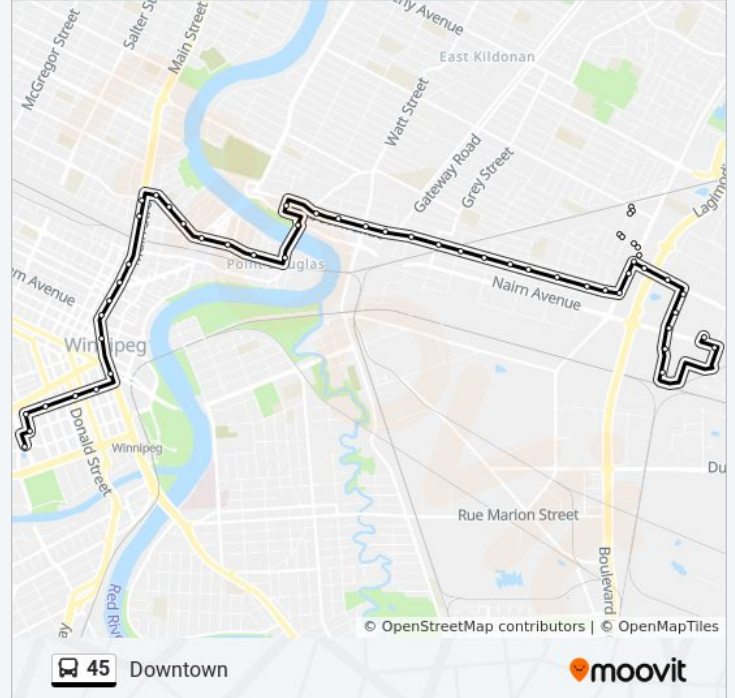

Westbound Sutherland at Disraeli

Westbound Euclid at Argyle

Westbound Euclid at Granville

Westbound Euclid at Austin

Southbound Main at Dufferin

Southbound Main at Jarvis

Southbound Main at Henry

Southbound Main at Alexander

Southbound Main at James

Southbound Main at William (City Hall)

Southbound Main at Mcdermot

Southbound Main at Pioneer

Westbound Graham at Garry (Wpg Square)
 Westbound Graham at Donald (Canada Life Centre)
 Westbound Graham at Edmonton (Rwb)
 Westbound Graham at Vaughan (The Bay)
 Southbound Vaughan at St. Mary
 Southbound Memorial at York

Direction: Kildonan Place

57 stops

[VIEW LINE SCHEDULE](#)

Southbound Memorial at York
 Northbound Vaughan at St. Mary
 Northbound Vaughan at Graham (The Bay)
 Eastbound Graham at Edmonton (Rwb)
 Eastbound Graham at Hargrave
 Eastbound Graham at Smith
 Eastbound Graham at Fort (Wpg Square)
 Northbound Main at Pioneer
 Northbound Main at Mcdermot
 Northbound Main at James (Concert Hall)
 Northbound Main at Logan
 Northbound Main at Higgins
 Northbound Main at Jarvis
 Eastbound Euclid at Main
 Eastbound Euclid at Maple
 Eastbound Euclid at Argyle
 Eastbound Sutherland at Disraeli
 Eastbound Sutherland at Gladstone
 Eastbound Higgins at Annabella
 Eastbound Higgins at Acores
 Eastbound Higgins at Mcarthur
 Eastbound Higgins at Point Douglas
 Eastbound Higgins at Sutherland

Eastbound Regent at Stapon

Northbound Kildonan Place Terminal at Kildonan
Place (45, 85)

Direction: Munroe & Prevetie

44 stops

[VIEW LINE SCHEDULE](#)

Southbound Memorial at York

Northbound Vaughan at St. Mary