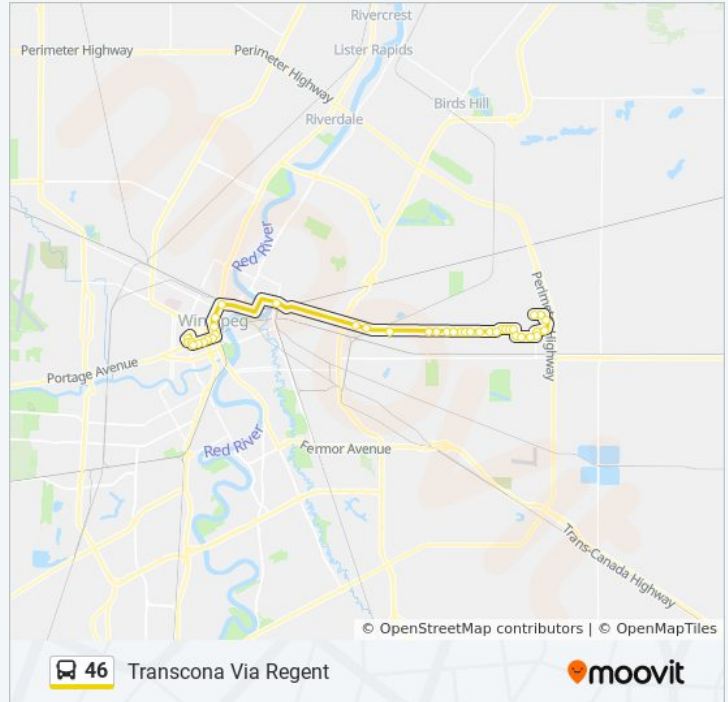

46 bus Info

Direction: Balmoral Station

Stops: 34

Trip Duration: 43 min

Line Summary:

- Westbound Regent at Stapon
- Westbound Nairn at Watt
- Westbound Higgins at Main
- Southbound Main at James
- Southbound Main at William (City Hall)
- Southbound Main at Mcdermot
- Southbound Main at Pioneer
- Westbound Graham at Garry (Wpg Square)
- Westbound Graham at Donald (Canada Life Centre)
- Westbound Graham at Edmonton (Rwb)
- Westbound Graham at Vaughan (The Bay)
- Westbound Portage at Colony
- Northbound Balmoral at Balmoral Station (46)

Eastbound Regent at Wabasha

Eastbound Regent at Leola

Eastbound Regent at Wayoata

Eastbound Victoria at Naskapi

Eastbound Victoria at Minikada

Eastbound Victoria at Laurentia

Eastbound Victoria at Brelade

Southbound Redonda at Pandora

Eastbound Pandora at Redonda

Northbound Ravenhurst at Pandora

Eastbound Edmund Gale at Ravenhurst

Eastbound Edmund Gale at Desrosiers

Northbound Edmund Gale at Chadwick

Westbound Kildare at Binscarth

Westbound Kildare at Mcmeans

Direction: Transcona Via Regent

Stops: 38

Trip Duration: 50 min

Line Summary:

Winnipeg.

[About Moovit](#) · [MaaS Solutions](#) · [Supported Countries](#) · [Mooviter Community](#)

© 2024 Moovit - All Rights Reserved