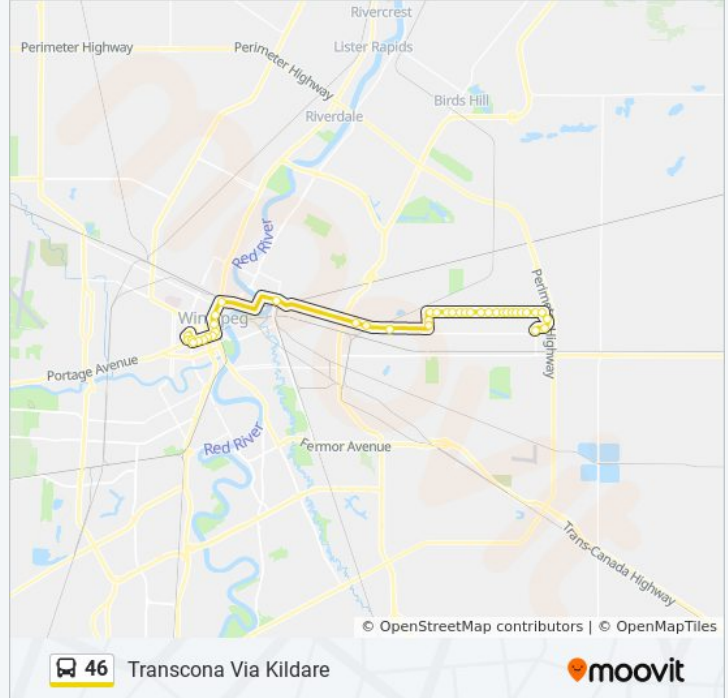

46 bus Info

Direction: Balmoral Station

Stops: 34

Trip Duration: 43 min

Line Summary:

- Westbound Regent at Stapon
- Westbound Nairn at Watt
- Westbound Higgins at Main
- Southbound Main at James
- Southbound Main at William (City Hall)
- Southbound Main at Mcdermot
- Southbound Main at Pioneer
- Westbound Graham at Garry (Wpg Square)
- Westbound Graham at Donald (Canada Life Centre)
- Westbound Graham at Edmonton (Rwb)
- Westbound Graham at Vaughan (The Bay)
- Westbound Portage at Colony
- Northbound Balmoral at Balmoral Station (46)

46 bus Info

Direction: Transcona Via Kildare

Stops: 39

Trip Duration: 51 min

Line Summary:

- Eastbound Kildare at Kootenay
- Eastbound Kildare at Brewster
- Eastbound Kildare at Hoka
- Eastbound Kildare at Madeline
- Eastbound Kildare at Winona
- Eastbound Kildare at Bond
- Eastbound Kildare at Day
- Eastbound Kildare at Wabasha
- Eastbound Kildare at Leola
- Eastbound Kildare at Wayoata
- Eastbound Kildare at Southampton
- Eastbound Kildare at Widlake
- Eastbound Kildare at Redonda West
- Eastbound Kildare at Redonda
- Eastbound Kildare at Gables
- Eastbound Kildare at Rothshire
- Eastbound Kildare at Mcmeans
- Eastbound Kildare at Binscarth
- Southbound Edmund Gale at Chadwick
- Westbound Edmund Gale at Chadwick South
- Southbound Ravenhurst at Edmund Gale

Direction: Transcona Via Regent

38 stops

[VIEW LINE SCHEDULE](#)

- Northbound Balmoral at Balmoral Station (46)
- Northbound Balmoral at Ellice
- Southbound Vaughan at Portage
- Southbound Vaughan at Graham (The Bay)
- Eastbound Graham at Edmonton (Rwb)
- Eastbound Graham at Hargrave
- Eastbound Graham at Smith
- Eastbound Graham at Fort (Wpg Square)