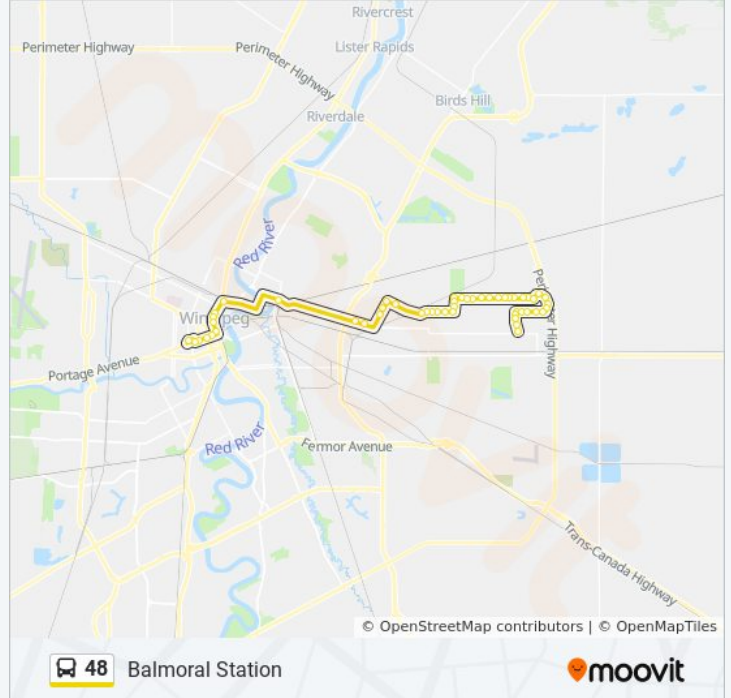

48 bus Info

Direction: Balmoral Station

Stops: 53

Trip Duration: 55 min

Line Summary:

Westbound Mcmeans at Day

Westbound Mcmeans at Bond

Westbound Mcmeans at Winona

Westbound Regent at Stapon

Westbound Nairn at Watt

Westbound Higgins at Main

Southbound Main at James

Southbound Main at William (City Hall)

Southbound Main at Mcdermot

Southbound Main at Pioneer

Westbound Graham at Garry (Wpg Square)

Westbound Graham at Donald (Canada Life Centre)

Westbound Graham at Edmonton (Rwb)

Westbound Graham at Vaughan (The Bay)

Westbound Portage at Colony

Northbound Balmoral at Balmoral Station (48, 49)

Direction: North Transcona

55 stops

[VIEW LINE SCHEDULE](#)

Northbound Balmoral at Balmoral Station (48, 49)

Northbound Balmoral at Ellice

Southbound Vaughan at Portage

Southbound Vaughan at Graham (The Bay)

Eastbound Graham at Edmonton (Rwb)