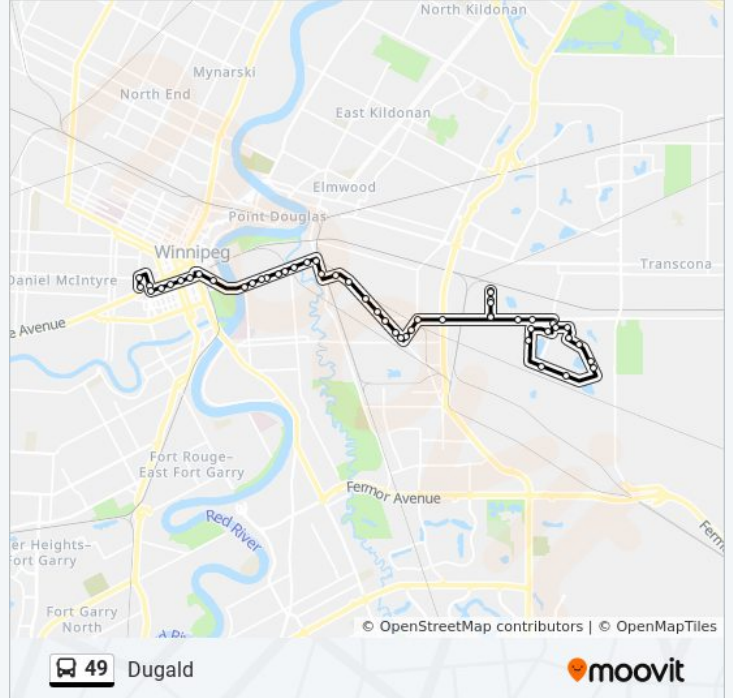

Southbound Vaughan at Graham (The Bay)

Eastbound Graham at Edmonton (Rwb)

Eastbound Graham at Hargrave

Eastbound Graham at Smith

Eastbound Graham at Fort (Wpg Square)

Eastbound William Stephenson at Westbrook

49 bus Info

Direction: Dugald & Beghin

Stops: 52

Trip Duration: 40 min

Line Summary:

Eastbound Plinguet at Dawson
 Southbound Dawson at Plinguet
 Southbound Dawson at Messier
 Southbound Dawson at Van Bellegham
 Southbound Dawson at Dugald
 Southbound Dawson at Panet North
 Southbound Dawson at Panet
 Northbound Panet at Dawson
 Northbound Panet at Turenne
 Northbound Panet at Dugald
 Eastbound Dugald at Lagimodiere
 Northbound Terracon at Dugald
 Northbound Terracon at Terracon Central
 Northbound Terracon at Elan
 Southbound Terracon at Elan
 Southbound Terracon at Terracon Central
 Southbound Terracon at Dugald
 Eastbound Dugald at Mazenod West
 Eastbound Dugald at Mazenod
 Southbound Beghin at Dugald South
 Westbound De Baets at Beghin
 Westbound De Baets at Mazenod
 Southbound Mazenod at Waters Business Park
 Eastbound Camiel Sys at Beghin East
 Eastbound Camiel Sys at Ray Marius
 Northbound De Baets at Camiel Sys North
 Northbound De Baets at Paquin South
 Northbound De Baets at Paquin
 Northbound Durand at De Baets
 Westbound Durand at Beghin East
 Westbound Durand at Beghin
 Northbound Beghin at Dugald South

Direction: North Transcona

66 stops

[VIEW LINE SCHEDULE](#)

Northbound Balmoral at Balmoral Station (48, 49)

Northbound Balmoral at Ellice

Southbound Vaughan at Portage

Southbound Vaughan at Graham (The Bay)

Eastbound Graham at Edmonton (Rwb)

Eastbound Graham at Hargrave

Eastbound Graham at Smith

Eastbound Graham at Fort (Wpg Square)

Eastbound William Stephenson at Westbrook

Eastbound William Stephenson at Canadian Museum For Human Rights