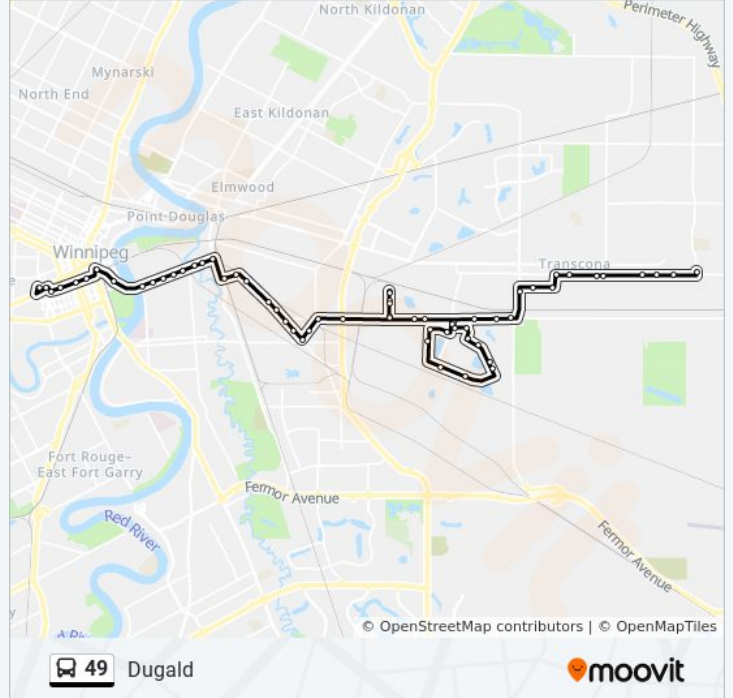

Westbound Provencher at Thibault

Westbound Provencher at St. Jean Baptiste

Westbound Provencher at Langevin

Westbound Provencher at St. Joseph

Westbound Provencher at Tache

Westbound Pioneer at Canadian Museum For

Human Rights

Westbound Pioneer at Main

Westbound Graham at Garry (Wpg Square)

Westbound Graham at Donald (Canada Life Centre)

Westbound Graham at Edmonton (Rwb)

Westbound Graham at Vaughan (The Bay)

Westbound Portage at Colony

Northbound Balmoral at Balmoral Station (48, 49)

Direction: Dugald & Beghin

52 stops

[VIEW LINE SCHEDULE](#)

Northbound Balmoral at Balmoral Station (48, 49)

Northbound Balmoral at Ellice

Southbound Vaughan at Portage

Southbound Vaughan at Graham (The Bay)

Eastbound Graham at Edmonton (Rwb)

Eastbound Graham at Hargrave

Eastbound Graham at Smith

Eastbound Graham at Fort (Wpg Square)

Eastbound William Stephenson at Westbrook