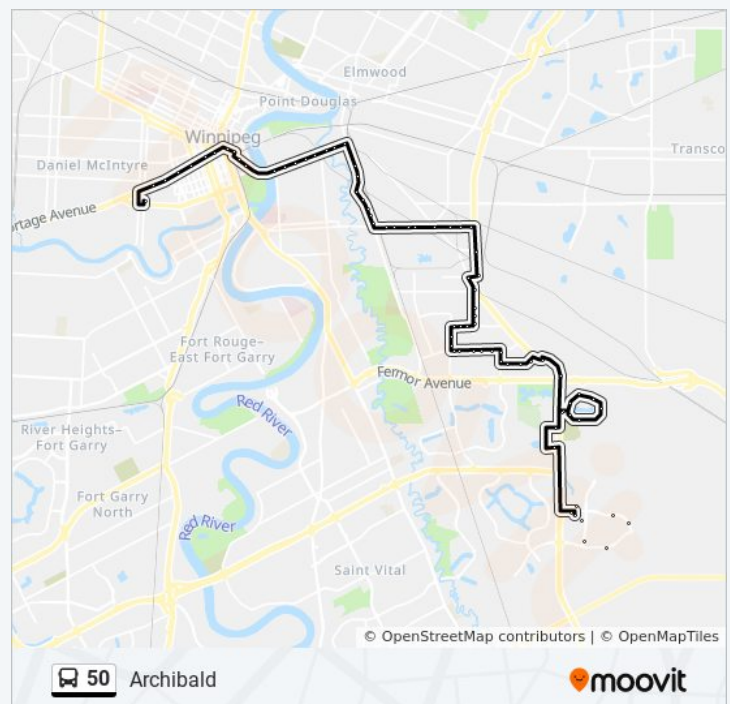

Eastbound Betournay at Heather

Eastbound Betournay at Howden

Northbound Speers at Betournay

Northbound Speers at Halliday

Northbound Speers at Bernier

Northbound Speers at Elizabeth

Direction: Speers - Elizabeth

Stops: 40

Trip Duration: 36 min

Line Summary:

 [50 bus Line Map](#)

Direction: University Of Winnipeg

76 stops

[VIEW LINE SCHEDULE](#)

Eastbound Sage Creek at Burning Glass
Northbound Burning Glass at Dr. David Friesen
Eastbound Dr. David Friesen at Des Hivernants
Eastbound Sage Creek at Solstice Lane
Eastbound Sage Creek at Charity
Westbound Warde at Red Lily
Northbound Des Hivernants at Ironweed
Westbound Lafrance at Proulx
Northbound Burning Glass at Sage Creek
Westbound Capston at Garwick
Eastbound Burmac at Lagimodiere
Eastbound East Mint at Lagimodiere
Northbound Royal Mint at Blue Mountain South
Northbound Royal Mint at Blue Mountain
Eastbound Blue Mountain at Copperstone
Eastbound Blue Mountain at Royal Park
Westbound Royal Mint at Morning Glory
Westbound Royal Mint at Morning Glory West
Westbound East Mint at Lagimodiere
Northbound Lagimodiere at Fermor
Westbound Paterson at Lagimodiere
Westbound Paterson at Lochmoor
Westbound Paterson at Peterboro
Westbound Paterson at Lomond
Northbound Westmount at Maywood
Northbound Westmount at Lachine
Westbound Cottonwood at Westmount
Westbound Cottonwood at Brebeuf
Westbound Cottonwood at Speers

50 bus Time Schedule

University Of Winnipeg Route Timetable:

Sunday	Not Operational
Monday	5:30 AM - 5:14 PM
Tuesday	5:30 AM - 5:14 PM
Wednesday	5:30 AM - 5:14 PM
Thursday	5:30 AM - 5:14 PM
Friday	Not Operational
Saturday	Not Operational

50 bus Info

Direction: University Of Winnipeg

Stops: 76

Trip Duration: 64 min

Line Summary:

Westbound Cottonwood at Canberra

Westbound Cottonwood at Autumnwood

Northbound Autumnwood at Cottonwood