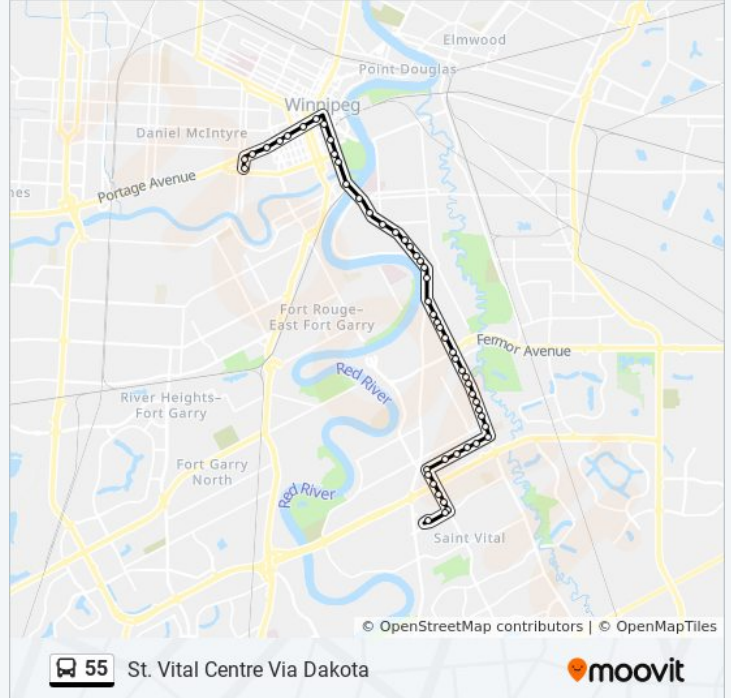

### 55 bus Info

**Direction:** St. Vital Centre Via Dakota

**Stops:** 50

**Trip Duration:** 39 min

**Line Summary:**

Southbound St Mary's at Lyndale

Southbound St Mary's at Carriere

Southbound St Mary's at Fifth

Southbound St Anne's at Sadler

Southbound St Anne's at Hindley

Southbound St Anne's at Worthington

Westbound Beliveau at St. Anne's

Westbound Beliveau at Behnke

Westbound Beliveau at Beechtree

Westbound Beliveau at Kearney

Westbound Beliveau at Eric

Westbound Beliveau at Dakota

Southbound Dakota at Chesterfield

Southbound Dakota at Bishop Grandin

Southbound Dakota at Bishop Grandin South

Southbound Dakota at St. Vital Centre

Southbound Dakota at Meadowood

Westbound Meadowood at Dakota

Eastbound St Vital Centre Terminal at St. Vital

**Direction: St.Anne's & Beliveau**

23 stops

[VIEW LINE SCHEDULE](#)

Eastbound St Vital Centre Terminal at St. Vital Centre (55 Via Dakota)