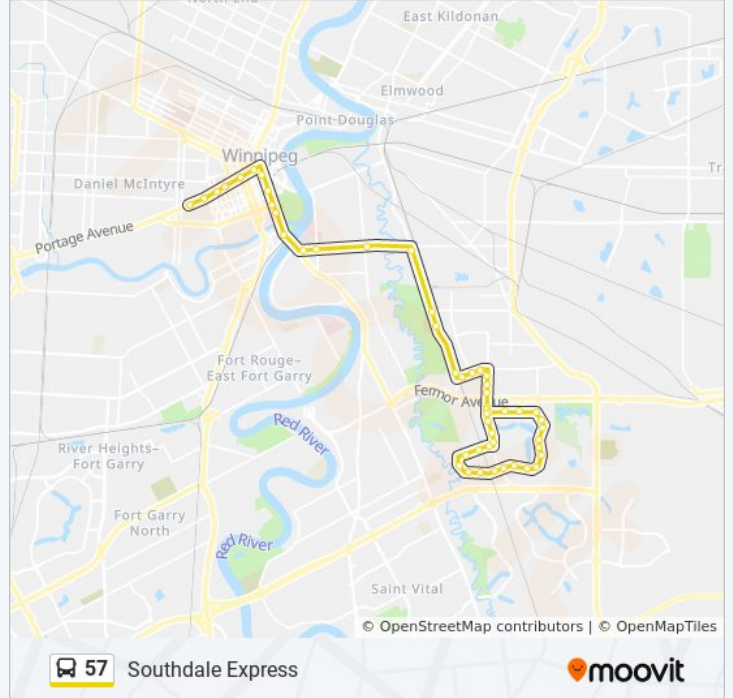

57 bus Info

Direction: Southdale

Stops: 50

Trip Duration: 42 min

Line Summary:

- Southbound Autumnwood at Canberra
- Southbound Autumnwood at Coral
- Southbound Autumnwood at Crestwood
- Southbound Lakewood at Southdale Centre
- Eastbound Vermillion at Lakewood
- Eastbound Vermillion at Brereton
- Eastbound Vermillion at Lake Park
- Eastbound Vermillion at Beaverhill
- Southbound Beaverhill at Grover Hills
- Southbound Beaverhill at Park Terrace
- Southbound Beaverhill at Edgewater
- Southbound Beaverhill at Shoreview
- Southbound Beaverhill at Courtwood
- Westbound Beaverhill at Baywater
- Westbound Beaverhill at Driftwood
- Westbound Beaverhill at Collingwood
- Westbound Beaverhill at Lakewood
- Westbound Beaverhill at St. Hilaire
- Westbound Beaverhill at Cherwell
- Westbound Beaverhill at Bluewater
- Eastbound Willowlake at Bluewater
- Eastbound Willowlake at Willow Point
- Eastbound Willowlake at Pebble Beach
- Eastbound Willowlake at Lakewood
- Northbound Lakewood at Tahoe
- Northbound Lakewood at Edgewater
- Northbound Lakewood at Meadowbrook
- Northbound Lakewood at Vermillion
- Northbound Lakewood at Southdale Centre

Direction: University Of Winnipeg

54 stops

[VIEW LINE SCHEDULE](#)

57 bus Time Schedule

University Of Winnipeg Route Timetable:

Sunday

Not Operational

Southbound Lakewood at Southdale Centre

Southbound Lakewood at Weatherstone

Southbound Lakewood at Meadowbrook

Southbound Lakewood at Brookhaven

Southbound Lakewood at Tahoe

Westbound Willowlake at Lakewood

Westbound Willowlake at Pebble Beach

Westbound Willowlake at Willow Point