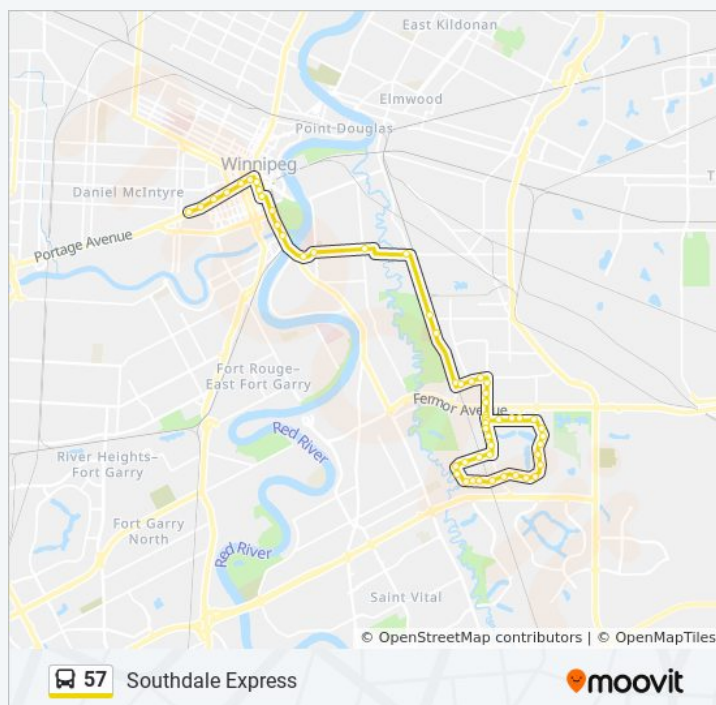

Eastbound Beaverhill at Collingwood

Eastbound Beaverhill at Driftwood

Eastbound Beaverhill at Baywater

Northbound Beaverhill at Shamrock

Northbound Beaverhill at Seabrook

Northbound Beaverhill at Edgewater

Westbound Vermillion at Lakewood (Park & Ride)

Northbound Lakewood at Southdale Centre

Northbound Autumnwood at Crestwood

Northbound Autumnwood at Cascade

Northbound Autumnwood at Canberra

Westbound Cottonwood at Cypress

Monday 6:06 AM - 8:06 AM

Tuesday 6:06 AM - 8:06 AM

Wednesday 6:06 AM - 8:06 AM

Thursday 6:06 AM - 8:06 AM

Friday Not Operational

Saturday Not Operational

57 bus Info

Direction: University Of Winnipeg

Stops: 54

Trip Duration: 44 min

Line Summary:

Westbound Cottonwood at Drake
Westbound Cottonwood at Boulder
Northbound Archibald at Cottonwood
Northbound Archibald at Elizabeth South
Northbound Archibald at Elizabeth
Westbound Marion at Archibald
Westbound Goulet at Des Meurons
Westbound Goulet at Tache
Westbound Goulet at St. Mary's
Northbound Queen Elizabeth at Mayfair
Northbound Main at Assiniboine
Northbound Main at Broadway (Union Station)
Westbound St Mary at Fort
Northbound Fort at Graham
Northbound Fort at Graham North
Westbound Portage at Garry
Westbound Portage at Donald (Canada Life Centre)
Westbound Portage at Edmonton (Portage Place)
Westbound Portage at Colony
Westbound Portage at Spence (U Of W)
Westbound Portage at Langside