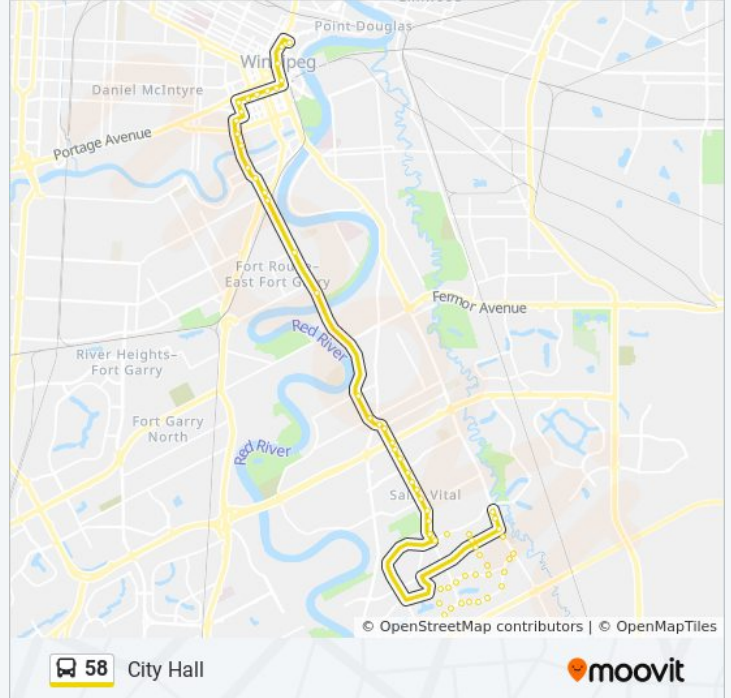

58 bus Info

Direction: City Hall

Stops: 61

Trip Duration: 42 min

Line Summary:

Northbound Ashworth at Julia
Northbound Ashworth at Coombs
Northbound Ashworth at Abbotsfield
Northbound Ashworth at Eastmount
Northbound Ashworth at Satinwood
Westbound Southglen at Amersham
Westbound Southglen at Dakota East
Northbound Dakota at Southglen
Northbound Dakota at Dakota Community Club
Northbound Dakota at Hyatt
Northbound Dakota at Novavista
Northbound Dakota at Hawkins
Northbound Dakota at Hazelwood
Northbound Dakota at Wales
Northbound Dakota at St. Vital Centre
Northbound Dakota at Bishop Grandin South
Northbound Dakota at Bishop Grandin
Northbound Dakota at Beliveau
Northbound Dakota at St. Mary's
Northbound Dunkirk at Parkville
Northbound Dunkirk at St. Vital
Northbound Osborne at Wavell
Northbound Osborne at Morley
Northbound Osborne at Osborne Station
Northbound Osborne at Osborne Junction
Northbound Osborne at Stradbrook
Northbound Osborne at River
Northbound Osborne at Assiniboine
Northbound Osborne at Broadway (Legislature)
Northbound Osborne at York
Northbound Vaughan at St. Mary
Northbound Vaughan at Graham (The Bay)
Eastbound Graham at Edmonton (Rwb)

Eastbound Graham at Hargrave

Eastbound Graham at Smith

Eastbound Graham at Fort (Wpg Square)

Northbound Main at Pioneer

Northbound Main at Mcdermot

Northbound Main at James (Concert Hall)

Eastbound Pacific at Martha

Direction: South St. Vital Via Paddington

53 stops

[VIEW LINE SCHEDULE](#)

Eastbound Pacific at Martha

Westbound Market at Main (Concert Hall)

Southbound Main at Mcdermot

Southbound Main at Pioneer

Westbound Graham at Garry (Wpg Square)

Westbound Graham at Donald (Canada Life Centre)

Westbound Graham at Edmonton (Rwb)

Westbound Graham at Vaughan (The Bay)

Southbound Vaughan at St. Mary

Southbound Osborne at York

Southbound Osborne at Broadway (Legislature)