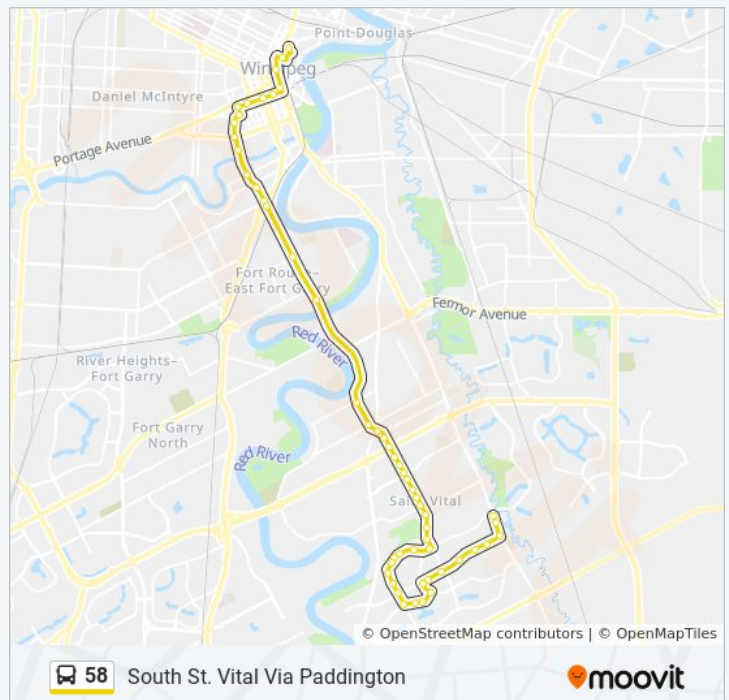

Eastbound Graham at Hargrave

Eastbound Graham at Smith

Eastbound Graham at Fort (Wpg Square)

Northbound Main at Pioneer

Northbound Main at Mcdermot

Northbound Main at James (Concert Hall)

Eastbound Pacific at Martha

Direction: South St. Vital Via Paddington

53 stops

[VIEW LINE SCHEDULE](#)

Eastbound Pacific at Martha

Westbound Market at Main (Concert Hall)

Southbound Main at Mcdermot

Southbound Main at Pioneer

Westbound Graham at Garry (Wpg Square)

Westbound Graham at Donald (Canada Life Centre)

Westbound Graham at Edmonton (Rwb)

Westbound Graham at Vaughan (The Bay)

Southbound Vaughan at St. Mary

Southbound Osborne at York

Southbound Osborne at Broadway (Legislature)

Southbound Osborne at Granite

Southbound Osborne at River

Southbound Osborne at Wardlaw

Southbound Osborne at Osborne Junction

Southbound Osborne at Osborne Station

Southbound Osborne at Morley

Southbound Osborne at Montague

Southbound Dunkirk at St. Vital

Southbound Dunkirk at Parkville

Southbound Dakota at St. Mary's

Southbound Dakota at Chesterfield

58 bus Time Schedule

South St. Vital Via Paddington Route Timetable:

Sunday	Not Operational
Monday	3:36 PM - 5:18 PM
Tuesday	3:36 PM - 5:18 PM
Wednesday	3:36 PM - 5:18 PM
Thursday	3:36 PM - 5:18 PM
Friday	Not Operational
Saturday	Not Operational

58 bus Info

Direction: South St. Vital Via Paddington

Stops: 53

Trip Duration: 53 min

Line Summary: