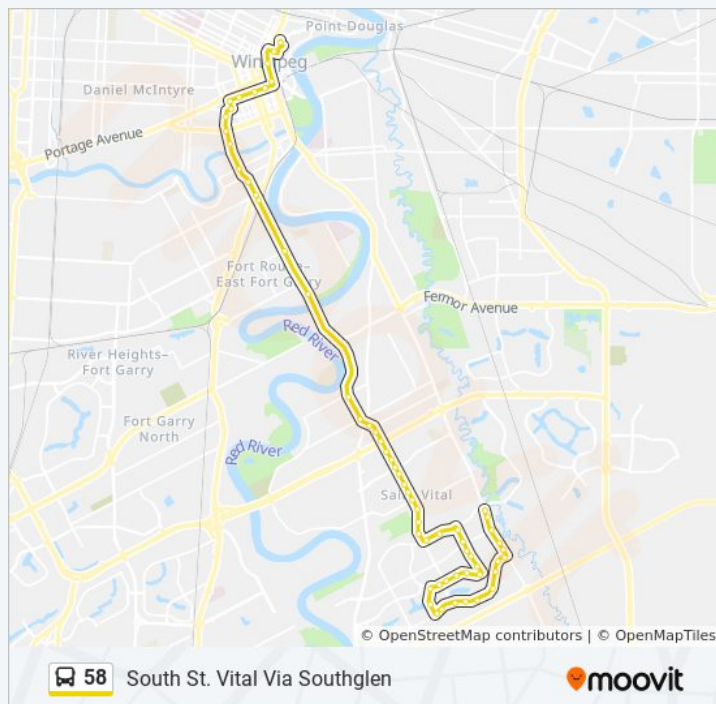

Direction: South St. Vital Via Southglen
61 stops

[VIEW LINE SCHEDULE](#)

- Eastbound Pacific at Martha
- Westbound Market at Main (Concert Hall)
- Southbound Main at Mcdermot
- Southbound Main at Pioneer
- Westbound Graham at Garry (Wpg Square)
- Westbound Graham at Donald (Canada Life Centre)
- Westbound Graham at Edmonton (Rwb)
- Westbound Graham at Vaughan (The Bay)
- Southbound Vaughan at St. Mary
- Southbound Osborne at York
- Southbound Osborne at Broadway (Legislature)
- Southbound Osborne at Granite
- Southbound Osborne at River
- Southbound Osborne at Wardlaw
- Southbound Osborne at Osborne Junction
- Southbound Osborne at Osborne Station
- Southbound Osborne at Morley
- Southbound Osborne at Montague
- Southbound Dunkirk at St. Vital
- Southbound Dunkirk at Parkville
- Southbound Dakota at St. Mary's
- Southbound Dakota at Chesterfield
- Southbound Dakota at Bishop Grandin
- Southbound Dakota at Bishop Grandin South
- Southbound Dakota at St. Vital Centre
- Southbound Dakota at Meadowood
- Southbound Dakota at Abbotsford
- Southbound Dakota at Hazelwood
- Southbound Dakota at Hawkins
- Southbound Dakota at Novavista

58 bus Time Schedule

South St. Vital Via Southglen Route Timetable:

Sunday	Not Operational
Monday	3:47 PM - 5:36 PM
Tuesday	3:47 PM - 5:36 PM
Wednesday	3:47 PM - 5:36 PM
Thursday	3:47 PM - 5:36 PM
Friday	Not Operational
Saturday	Not Operational

58 bus Info

Direction: South St. Vital Via Southglen

Stops: 61

Trip Duration: 55 min

Line Summary:

Southbound Dakota at Leston

Southbound Dakota at Dakota Community Club

Southbound Dakota at Paddington

Eastbound Southglen at Dakota East

Eastbound Southglen at Amersham

Southbound Ashworth at Southglen

Southbound Ashworth at Barlow

Southbound Ashworth at Everden

Southbound Ashworth at Coombs

Southbound Ashworth at Gablehurst