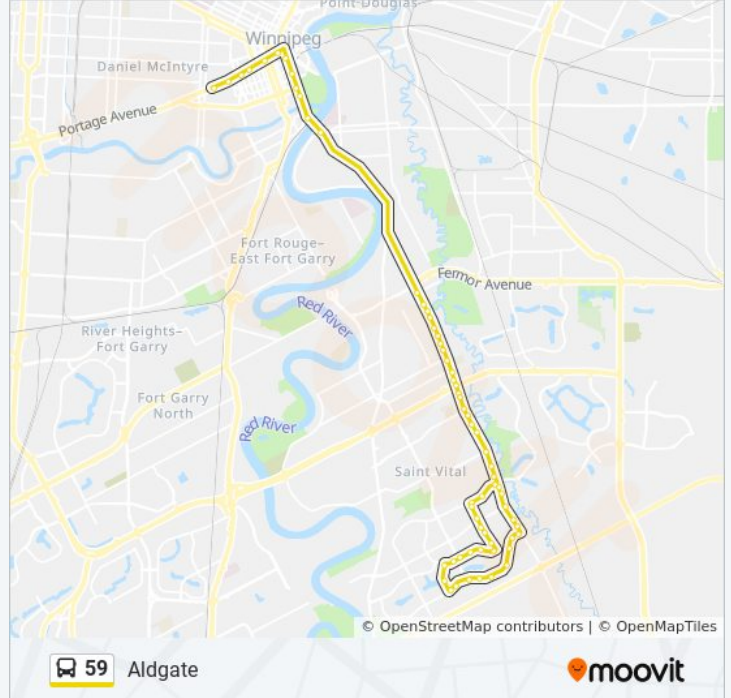

59 bus Info

Direction: Aldgate

Stops: 62

Trip Duration: 54 min

Line Summary:

Southbound St Anne's at Beliveau
Southbound St Anne's at Rose
Southbound St Anne's at Bishop Grandin
Southbound St Anne's at Sterling
Southbound St Anne's at Richfield
Southbound St Anne's at Meadowood
Southbound St Anne's at John Bruce
Southbound St Anne's at Granby
Southbound St Anne's at Woodydell
Southbound St Anne's at Novavista
Southbound St Anne's at Compark
Southbound St Anne's at Southglen North
Westbound Southglen at Sauve
Westbound Southglen at Sundial
Westbound Southglen at Ashworth
Southbound Ashworth at Southglen
Southbound Ashworth at Barlow
Southbound Ashworth at Everden
Southbound Ashworth at Coombs
Southbound Ashworth at Gablehurst
Westbound John Forsyth at Ashworth
Westbound John Forsyth at Everden
Westbound John Forsyth at Baisinger
Westbound John Forsyth at Dakota
Westbound John Forsyth at Glenham
Southbound Highbury at John Forsyth
Southbound Highbury at Southfields
Eastbound Aldgate at Highbury
Eastbound Aldgate at Cummings
Eastbound Aldgate at Hallfield
Eastbound Aldgate at Ralston
Eastbound Aldgate at Keelegate
Eastbound Aldgate at Kamberwell West

Eastbound Aldgate at John Forsyth

Eastbound Aldgate at Abbotsfield

Eastbound Aldgate at St. Anne's

Northbound St Anne's at Aldgate

Northbound St Anne's at Warde South

Northbound St Anne's at Warde

Northbound St Anne's at Southglen South

Northbound St Anne's at Southglen

Direction: Island Lakes

46 stops

[VIEW LINE SCHEDULE](#)

Eastbound Portage at Langside

Eastbound Portage at Balmoral (U Of Winnipeg)

Eastbound Portage at Vaughan (The Bay)

Eastbound Portage at Edmonton (Portage Place)

Eastbound Portage at Donald (Canada Life Centre)

Eastbound Portage at Fort

Southbound Main at Pioneer

Southbound Main at St. Mary

Southbound Main at Broadway (Union Station)

Southbound Main at Assiniboine

Southbound Queen Elizabeth at Stradbrook